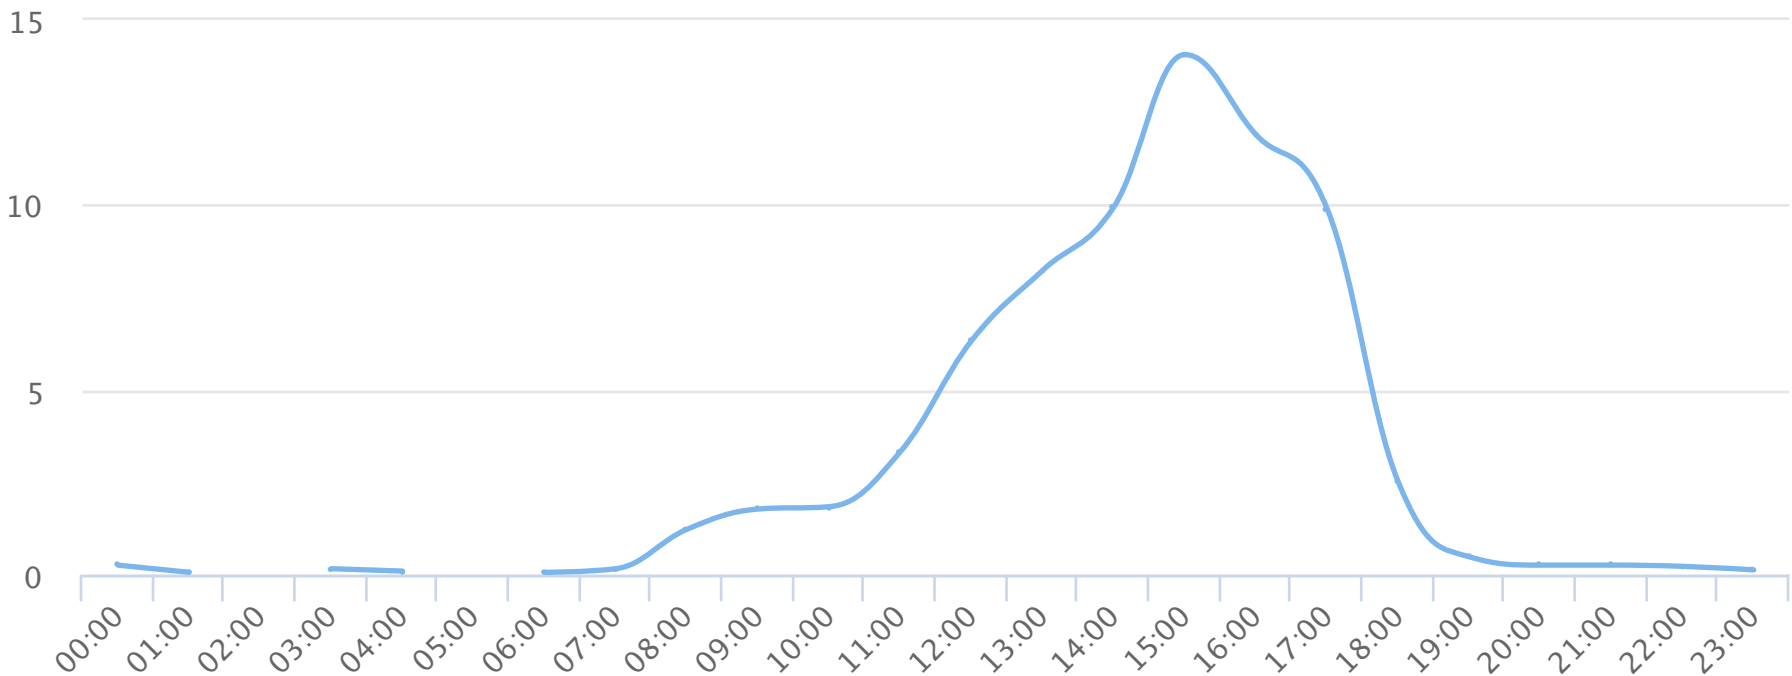

# Hours of the day

2019-01-01 to 2019-01-31

Hourly averages

Site Name	Average	Median	STDV	Min	Max
TRAILS Glendale Shoals	3.3	0.9	4.4	0.1	14.1