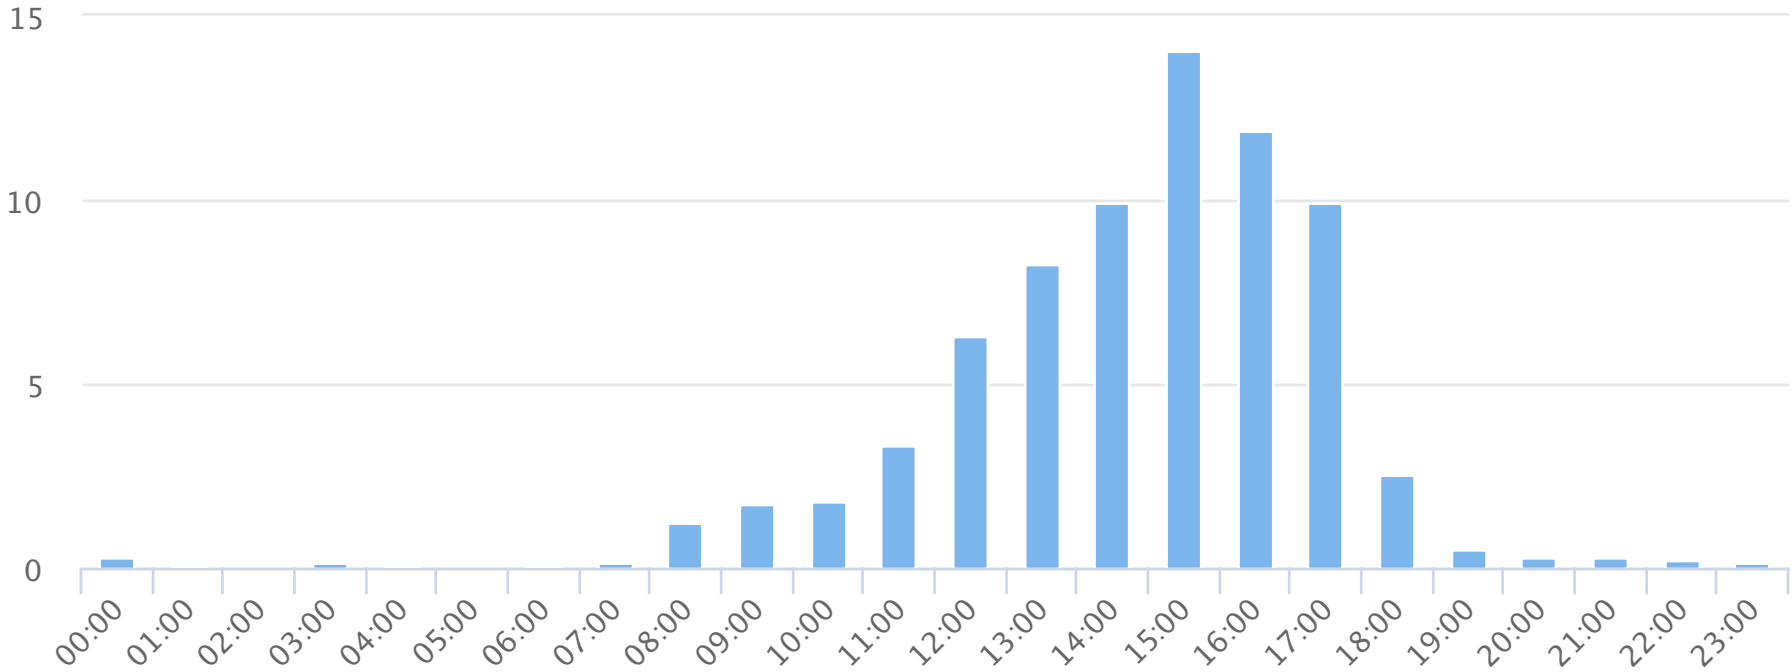

# Hours of the day

2019-01-01 to 2019-01-31

Hourly averages

Site Name	Average	Median	STDV	Min	Max
TRAILS Glendale Shoals	3.3	0.9	4.4	0.1	14.1