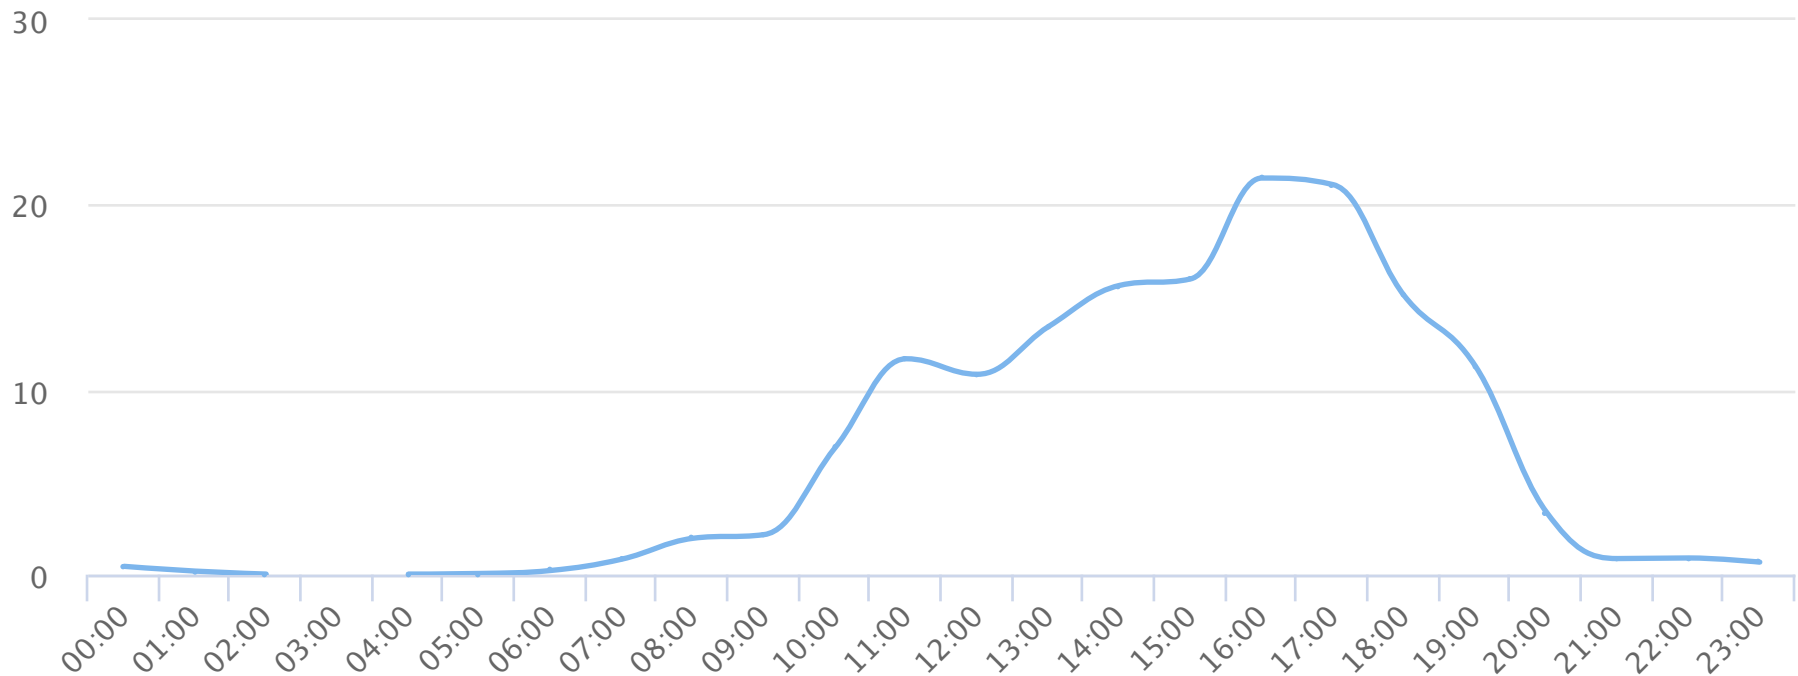

Hours of the day

2018-04-01 to 2018-05-01

Hourly averages

Site Name	Average	Median	STDV	Min	Max
TRAILS Glendale Shoals	6.7	2.2	7.3	0.0	21.5