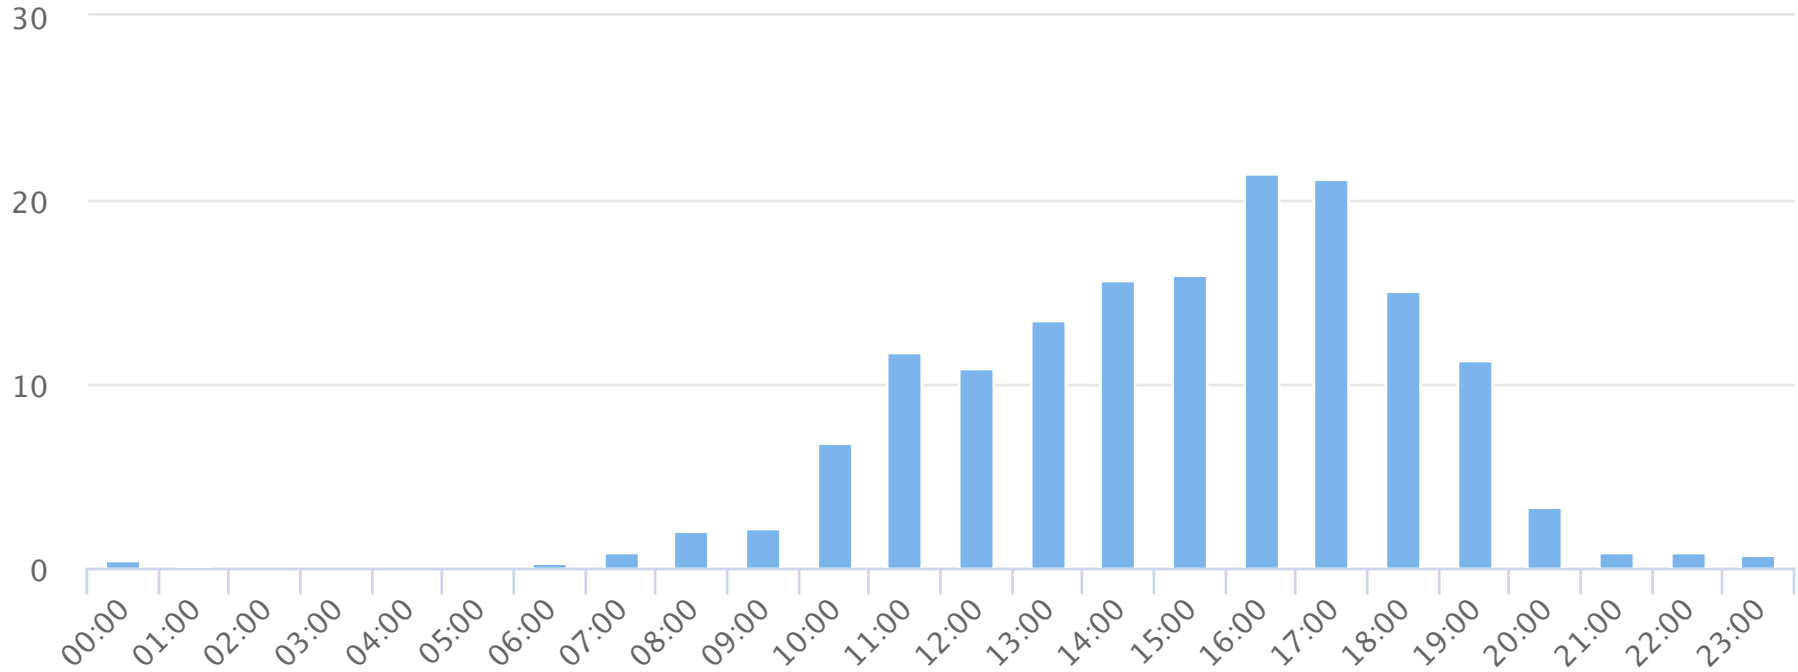

Hours of the day

2018-04-01 to 2018-05-01

Hourly averages

Site Name	Average	Median	STDV	Min	Max
TRAILS Glendale Shoals	6.7	2.2	7.3	0.0	21.5