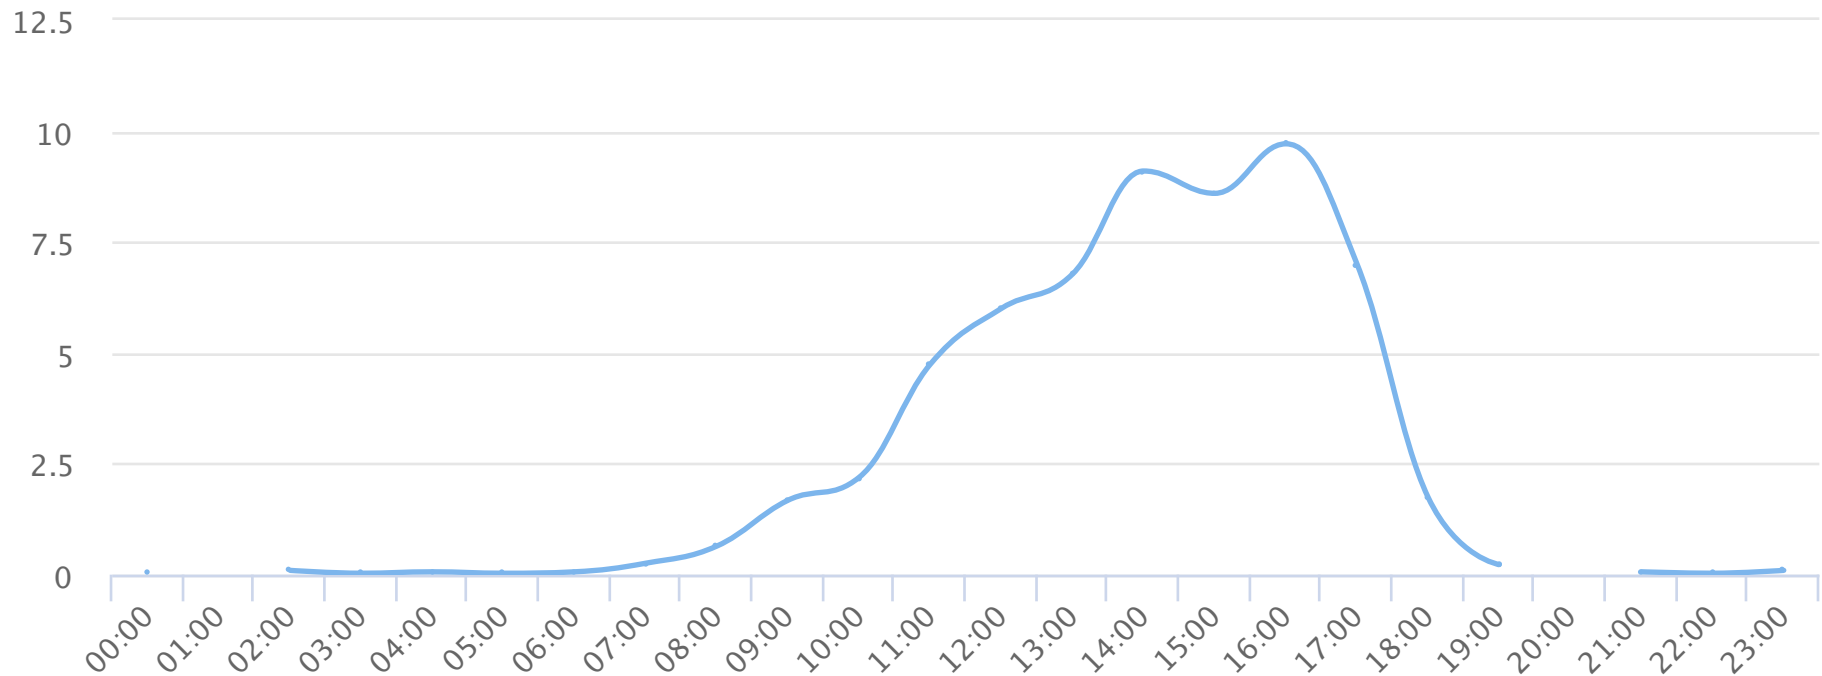

# Hours of the day

2019-01-01 to 2019-01-31

Hourly averages

Site Name	Average	Median	STDV	Min	Max
TRAILS Rail Yard	2.7	0.5	3.4	0.0	9.7