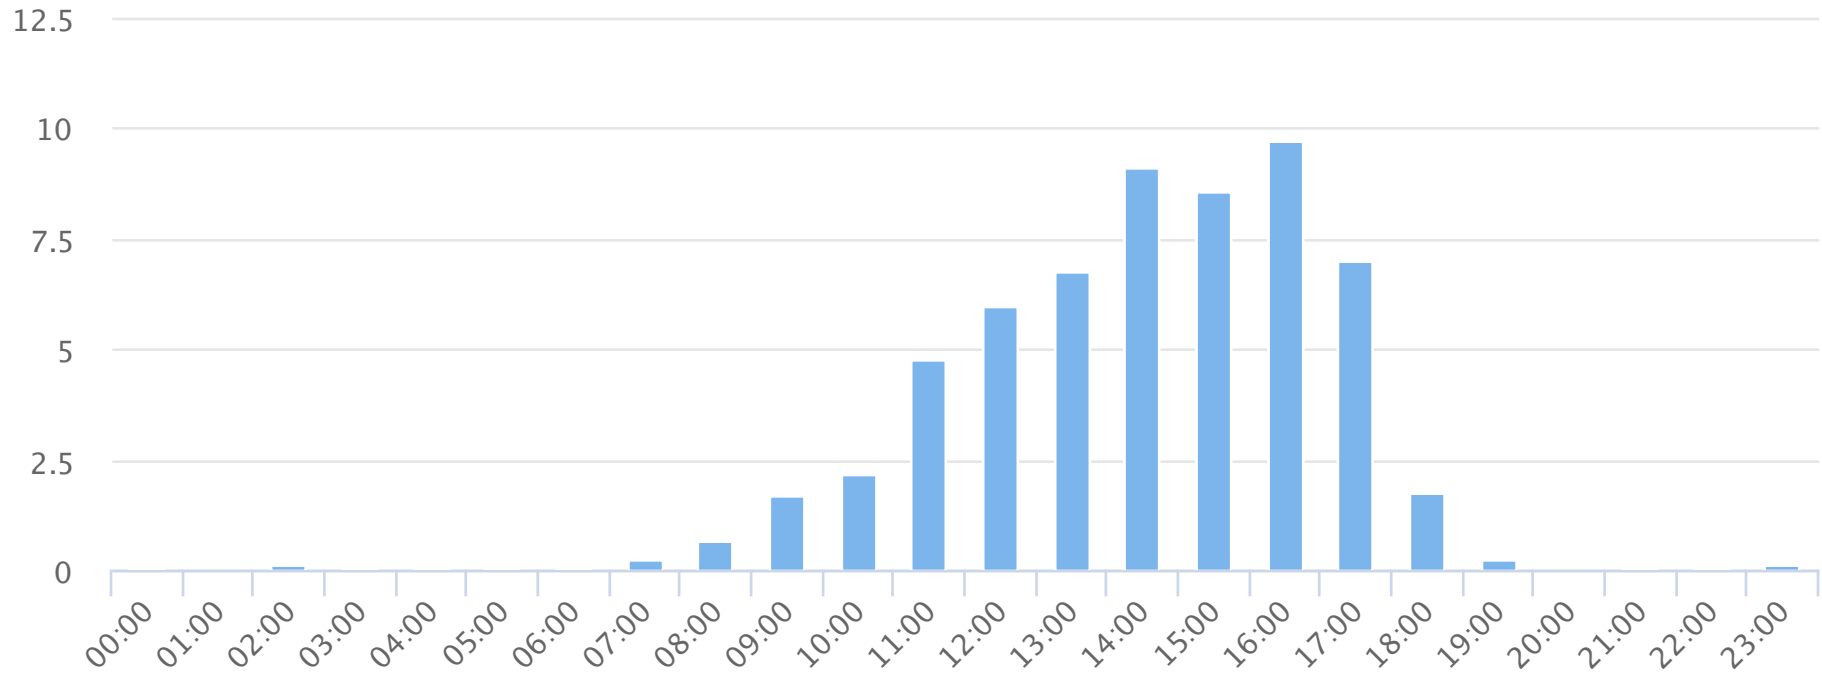

# Hours of the day

2019-01-01 to 2019-01-31

Hourly averages

Site Name	Average	Median	STDV	Min	Max
TRAILS Rail Yard	2.7	0.5	3.4	0.0	9.7