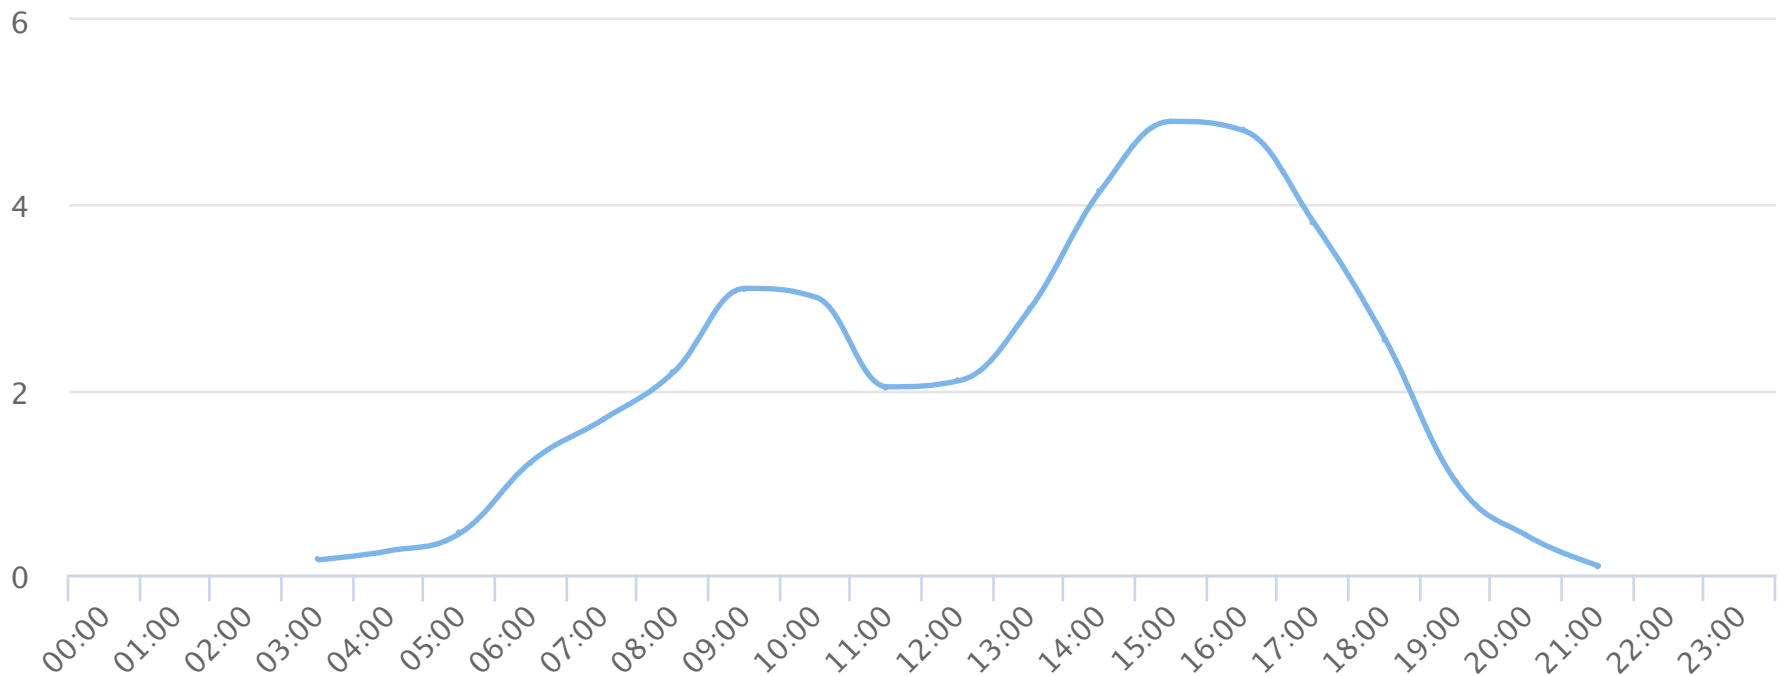

# Hours of the day

2019-01-01 to 2019-01-31

Hourly averages

Site Name	Average	Median	STDV	Min	Max
TRAILS Wadsworth Trail	2.1	2.1	1.5	0.1	4.9