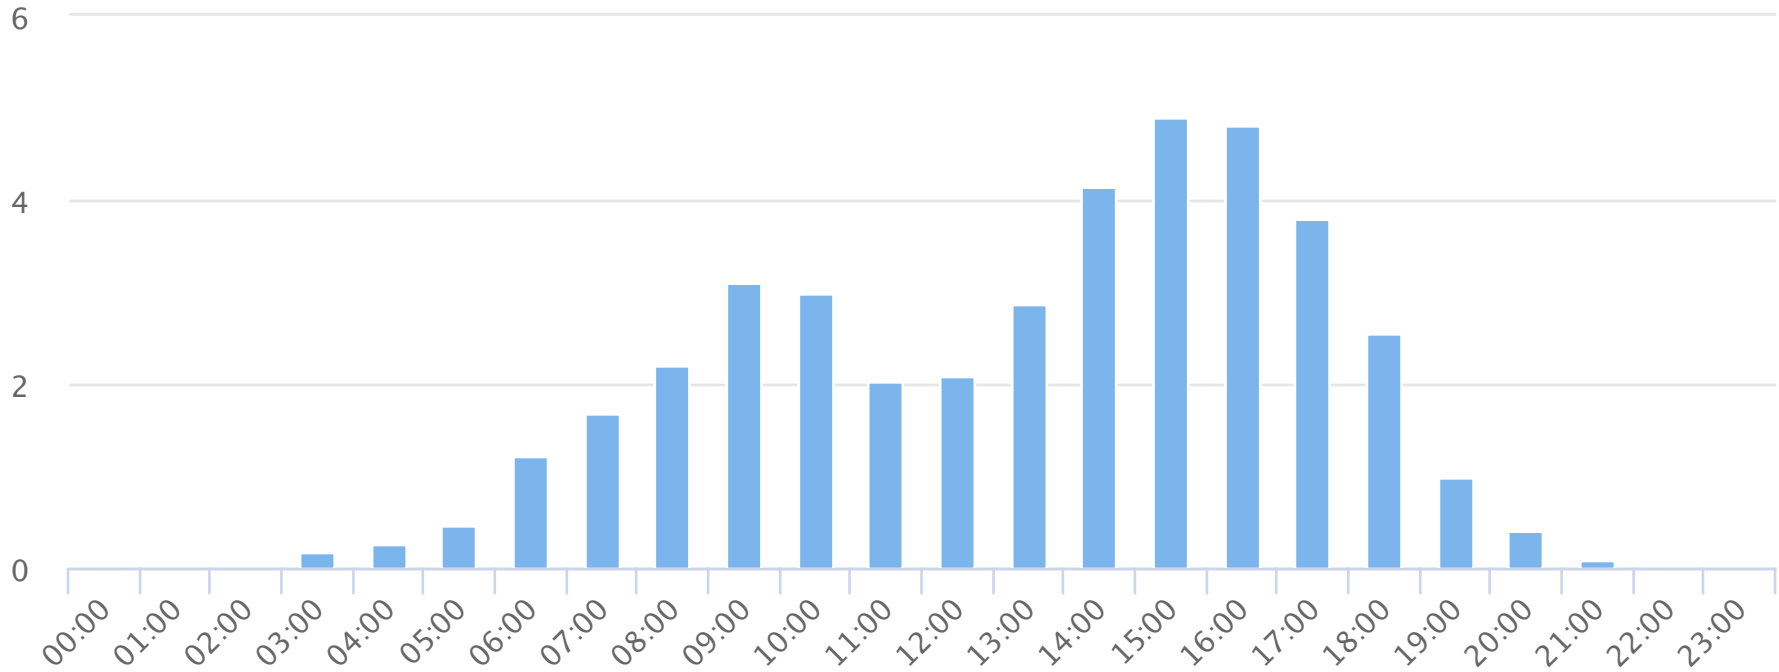

# Hours of the day

2019-01-01 to 2019-01-31

Hourly averages

Site Name	Average	Median	STDV	Min	Max
TRAILS Wadsworth Trail	2.1	2.1	1.5	0.1	4.9