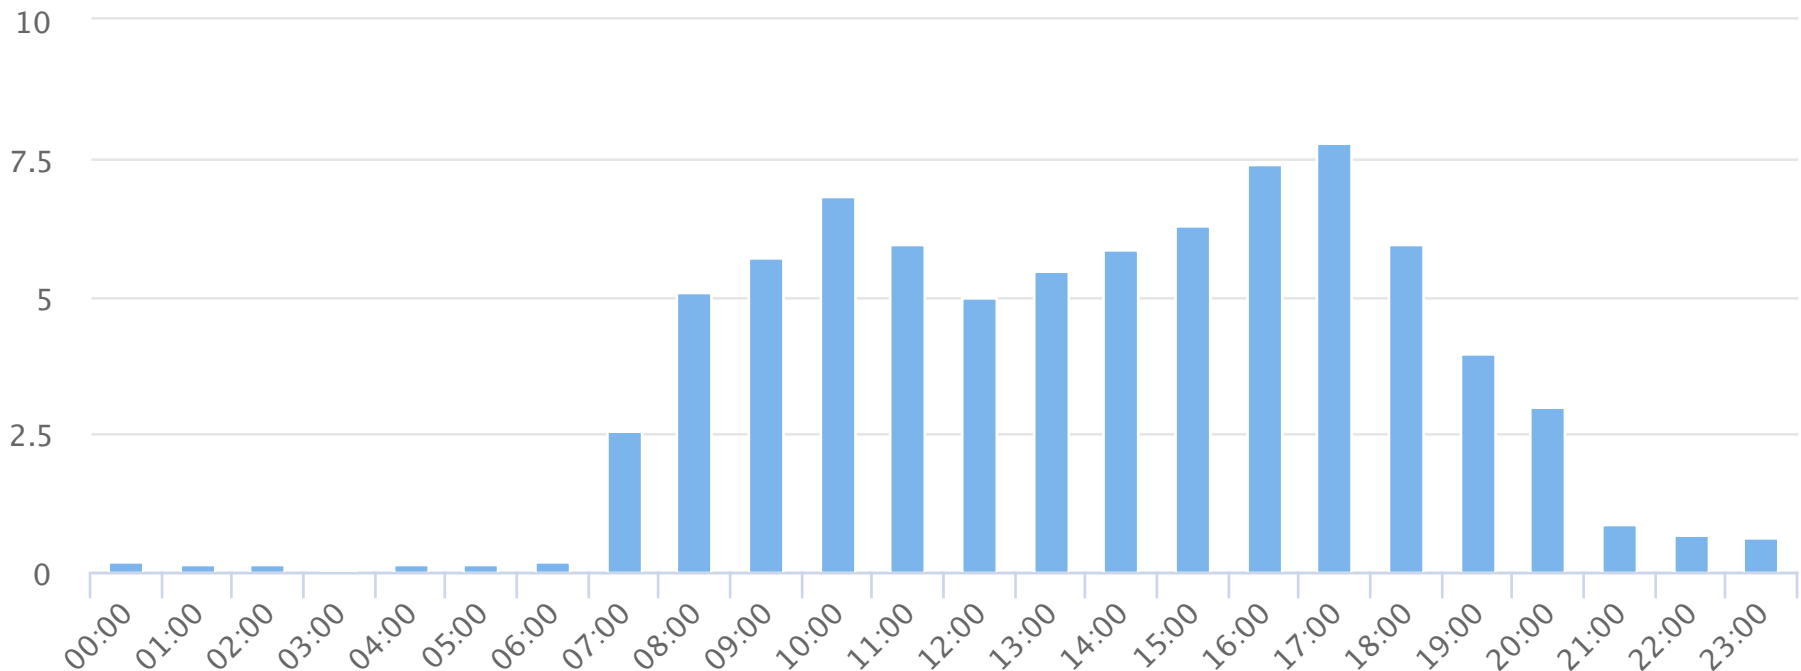

# Hours of the day

2019-02-01 to 2019-02-28

Hourly averages

Site Name	Average	Median	STDV	Min	Max
TRAILS Butterfly Branch	3.3	3.5	2.8	0.1	7.8