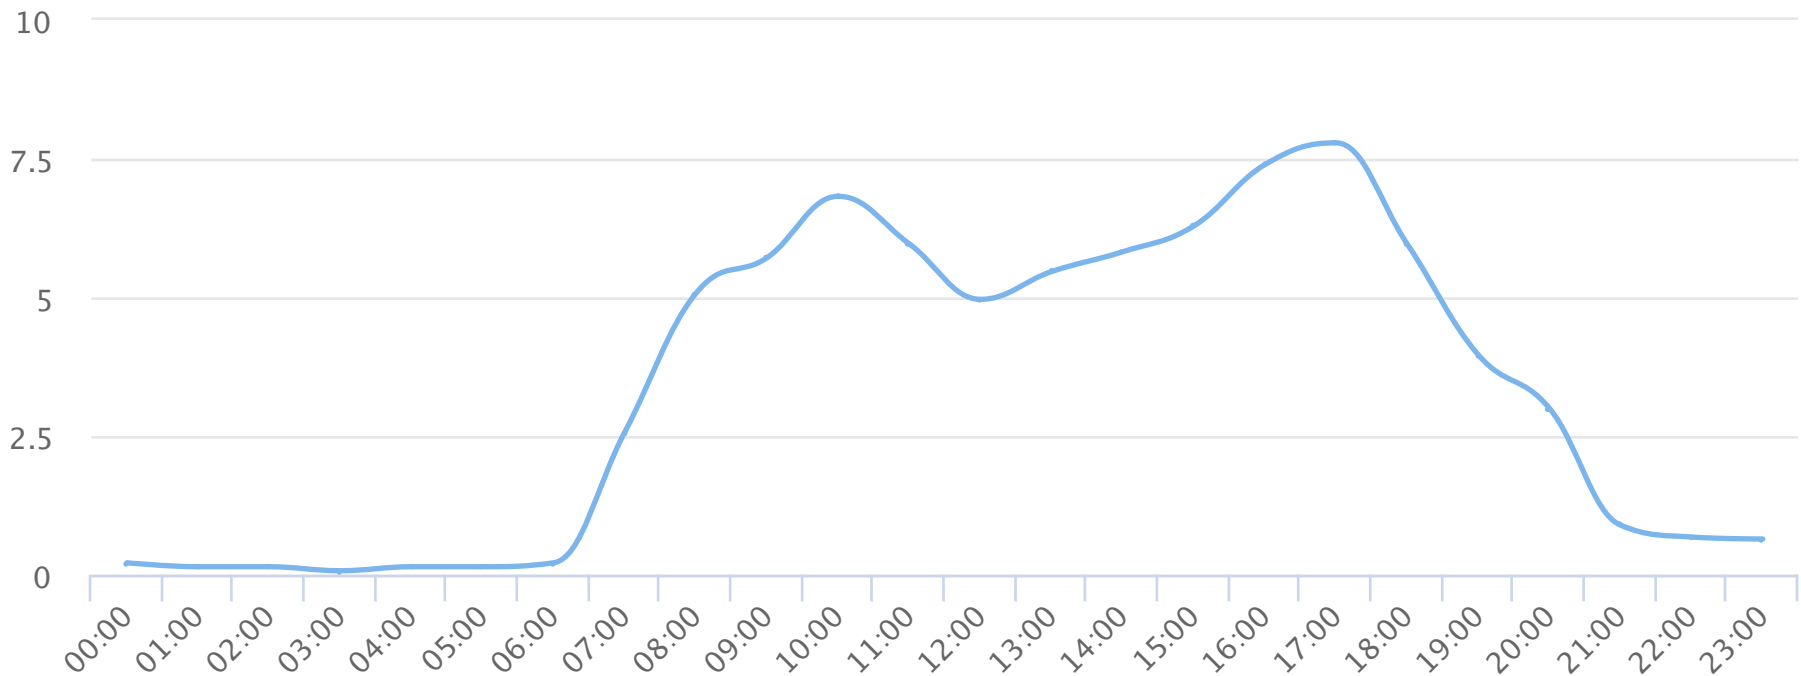

# Hours of the day

2019-02-01 to 2019-02-28

Hourly averages

Site Name	Average	Median	STDV	Min	Max
TRAILS Butterfly Branch	3.3	3.5	2.8	0.1	7.8