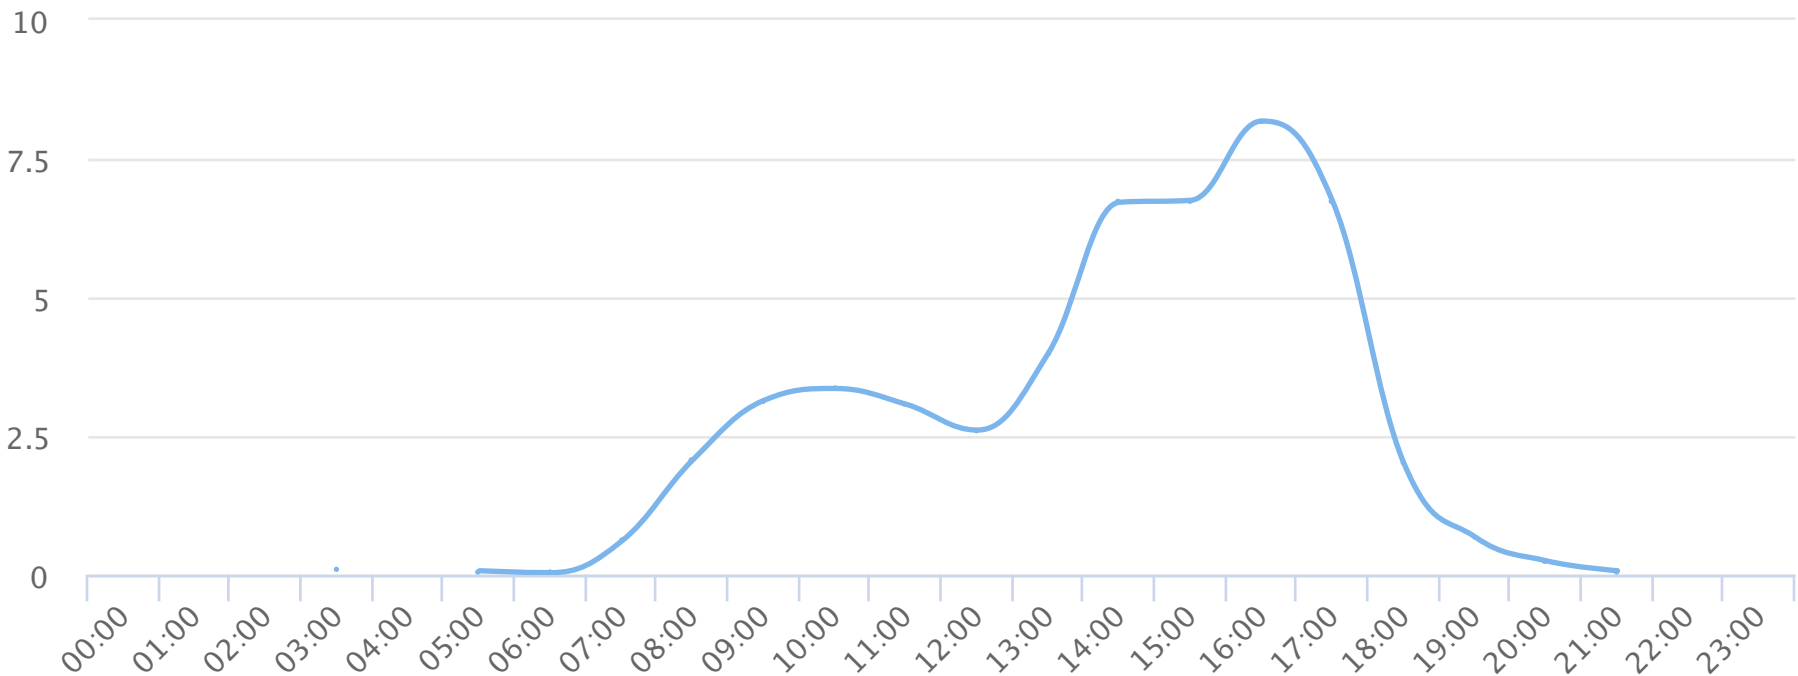

Hours of the day

2019-02-01 to 2019-02-28

Hourly averages

Site Name

TRAILS Drayton N

Average

2.8

Median

2.3

STDV

2.6

Min

0.0

Max

8.2