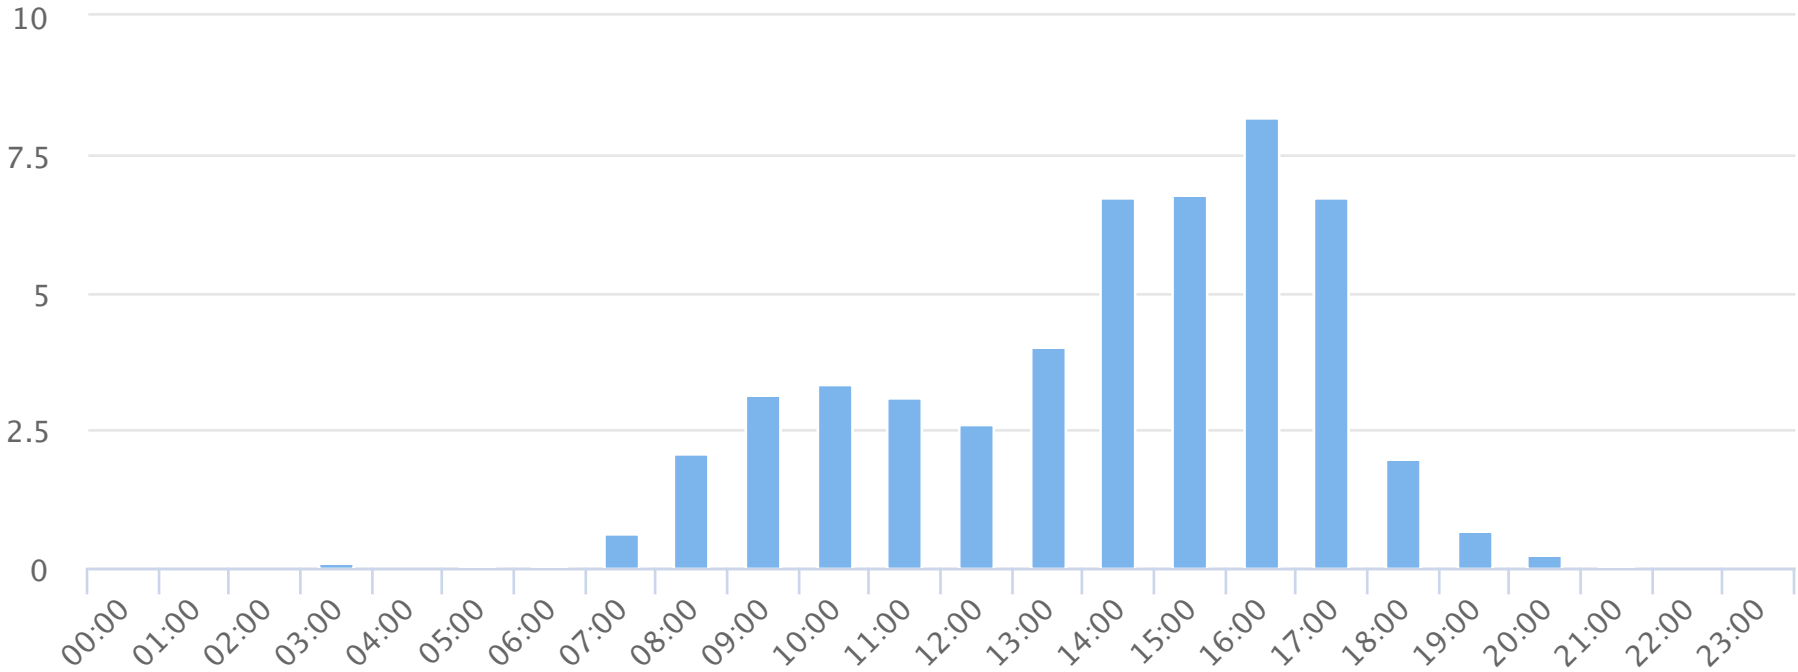

Hours of the day

2019-02-01 to 2019-02-28

Hourly averages

Site Name

TRAILS Drayton N

Average

2.8

Median

2.3

STDV

2.6

Min

0.0

Max

8.2