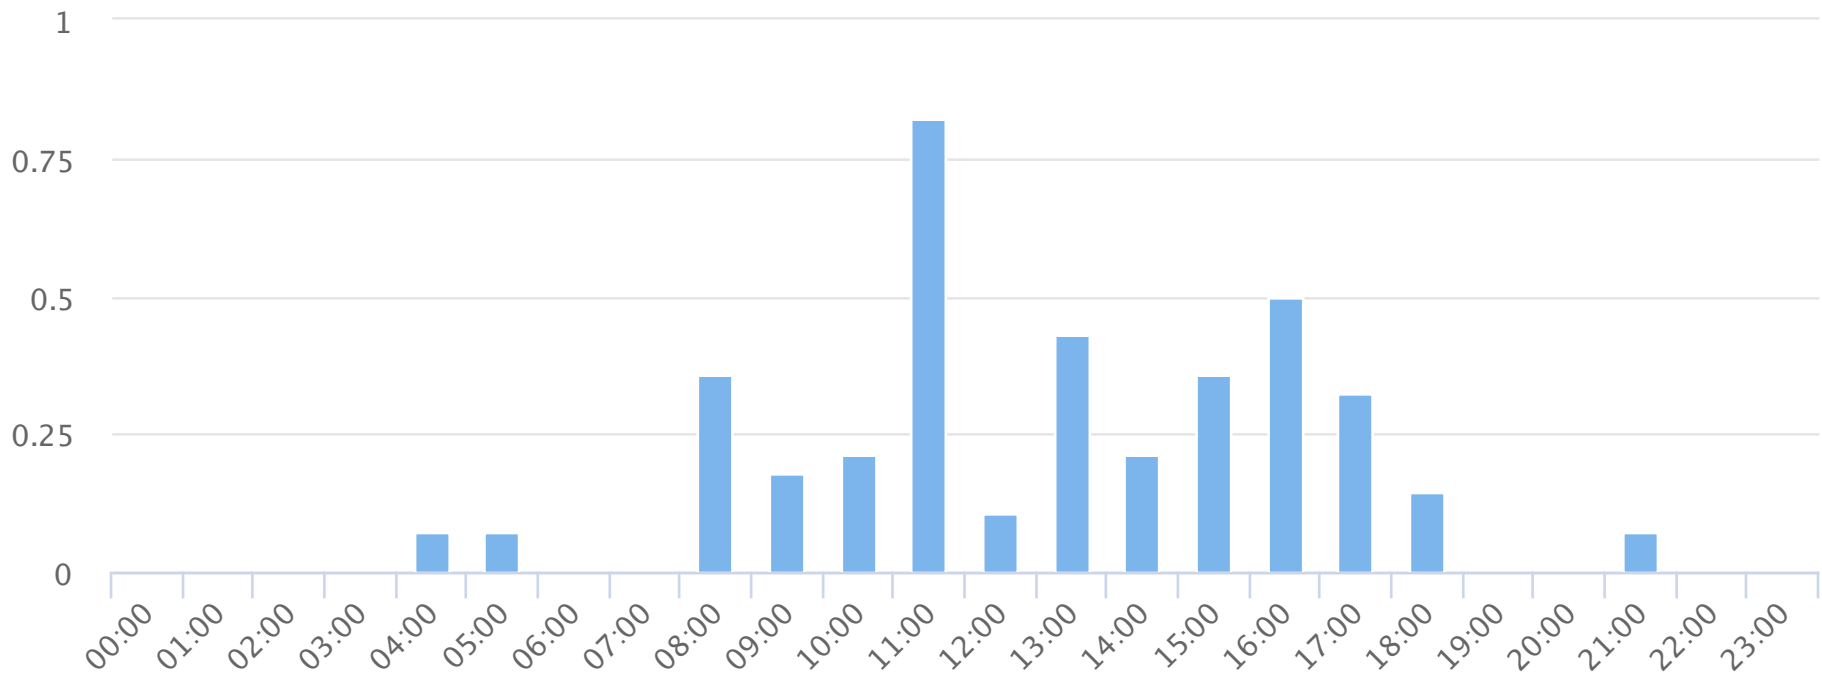

# Hours of the day

2019-02-01 to 2019-02-28

Hourly averages

Site Name	Average	Median	STDV	Min	Max
TRAILS Duncan Park Bike	0.3	0.2	0.2	0.1	0.8