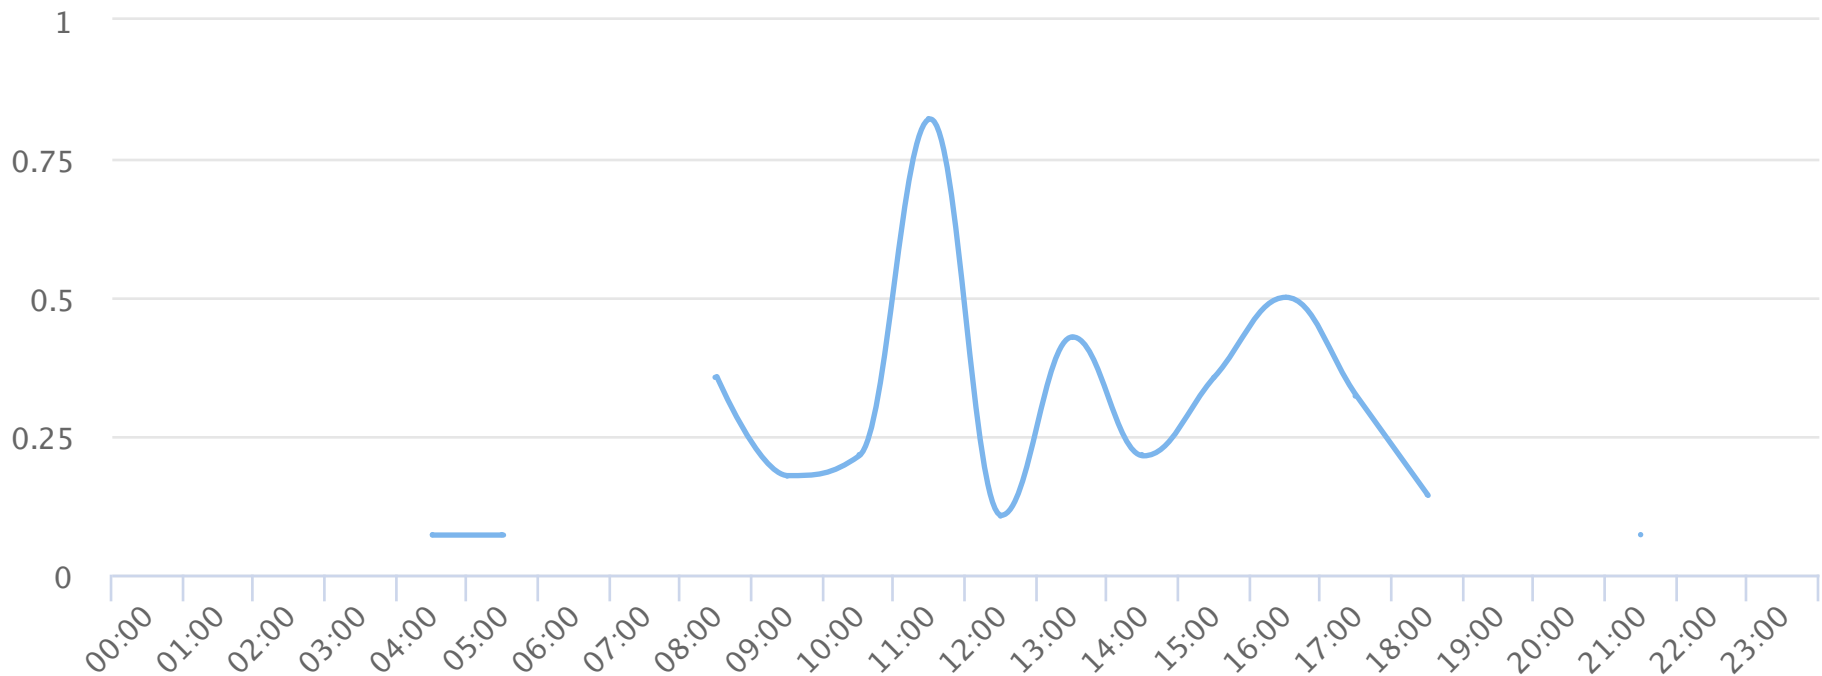

# Hours of the day

2019-02-01 to 2019-02-28

Hourly averages

Site Name	Average	Median	STDV	Min	Max
TRAILS Duncan Park Bike	0.3	0.2	0.2	0.1	0.8