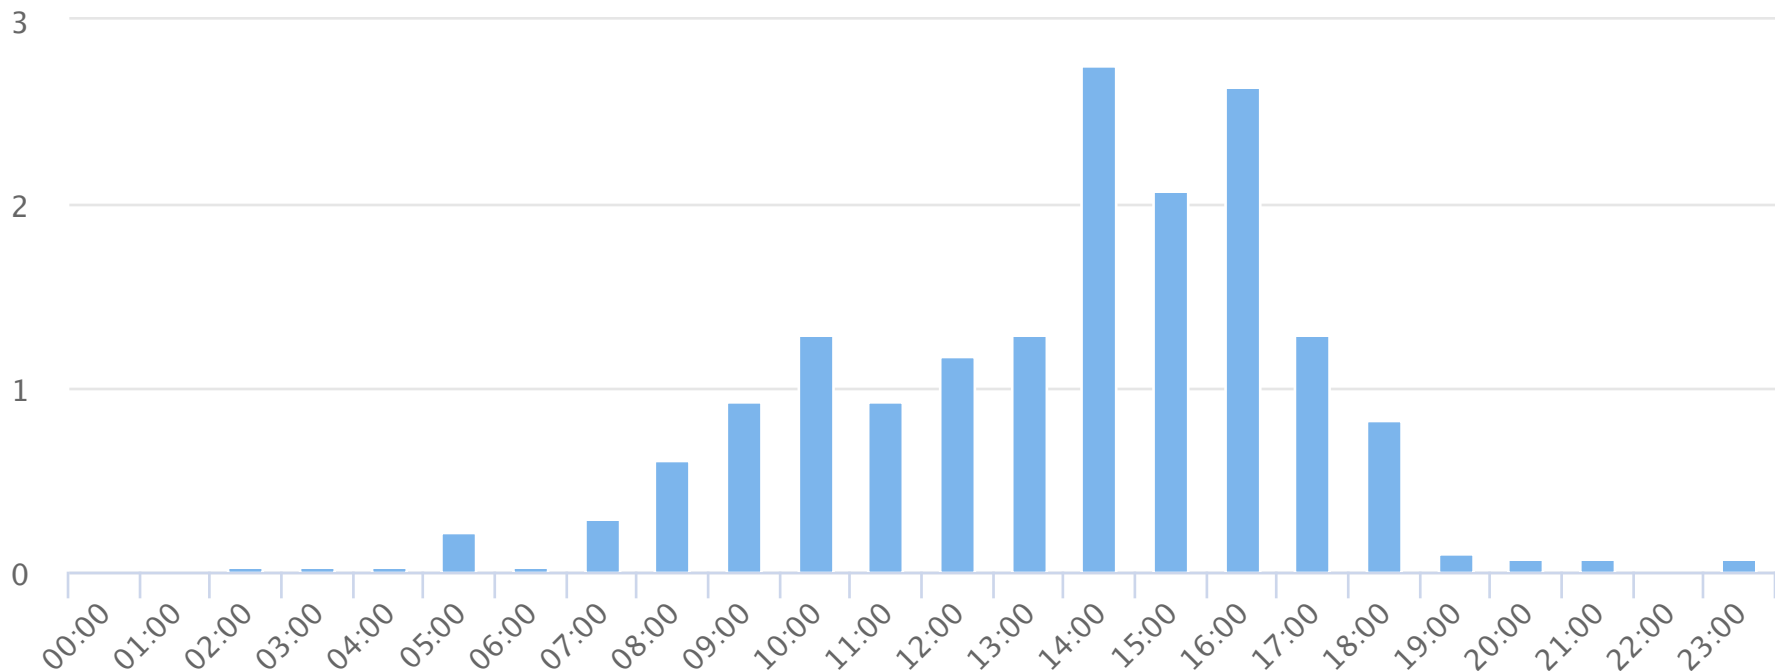

# Hours of the day

2019-02-01 to 2019-02-28

Hourly averages

Site Name	Average	Median	STDV	Min	Max
TRAILS Duncan Park Walk	0.8	0.6	0.8	0.0	2.8