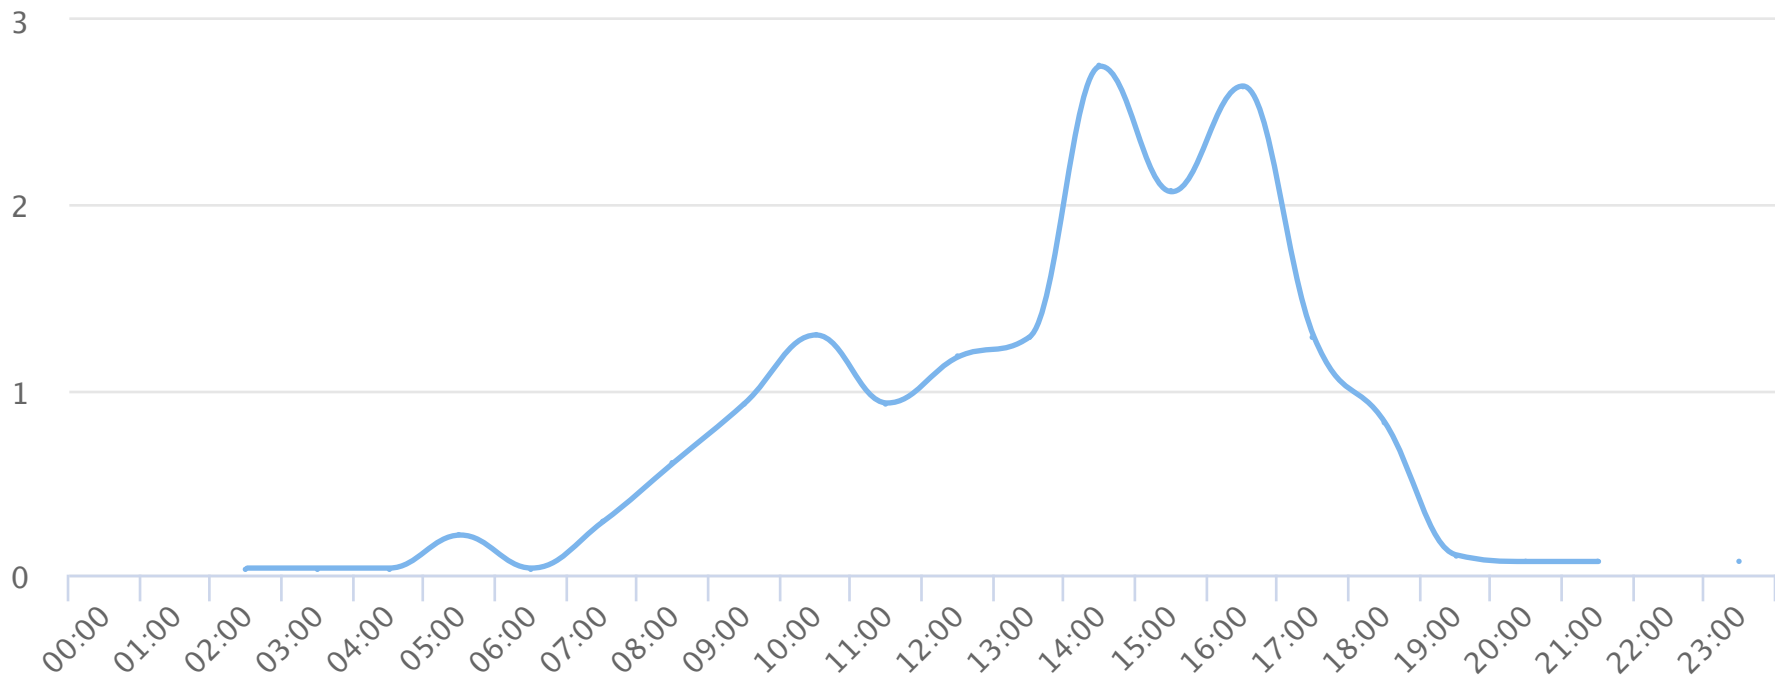

# Hours of the day

2019-02-01 to 2019-02-28

Hourly averages

Site Name	Average	Median	STDV	Min	Max
TRAILS Duncan Park Walk	0.8	0.6	0.8	0.0	2.8