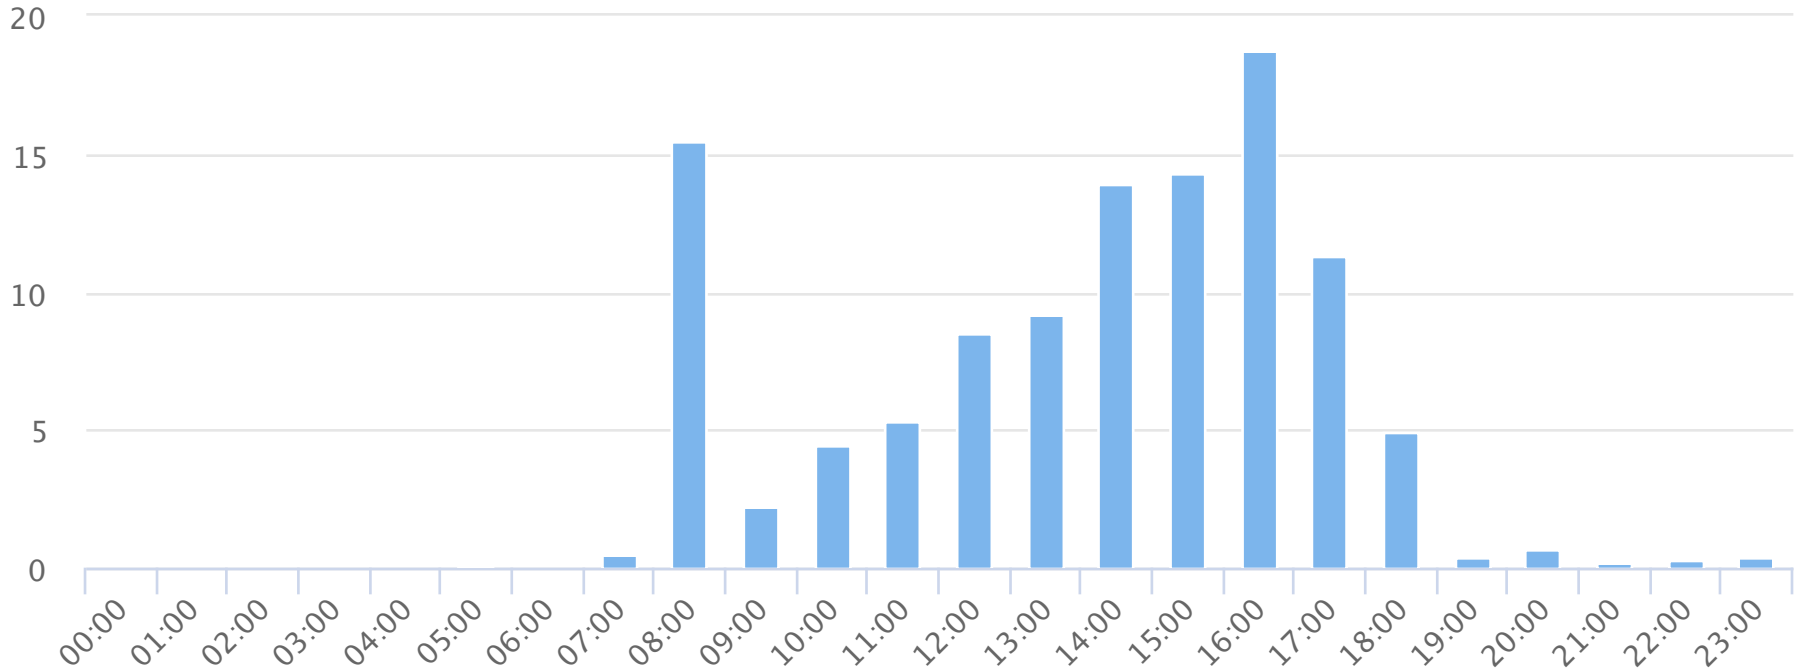

Hours of the day

2019-02-01 to 2019-02-28

Hourly averages

Site Name

Average

Median

STDV

Min

Max

TRAILS Glendale Shoals

5.3

2.2

6.0

0.0

18.7