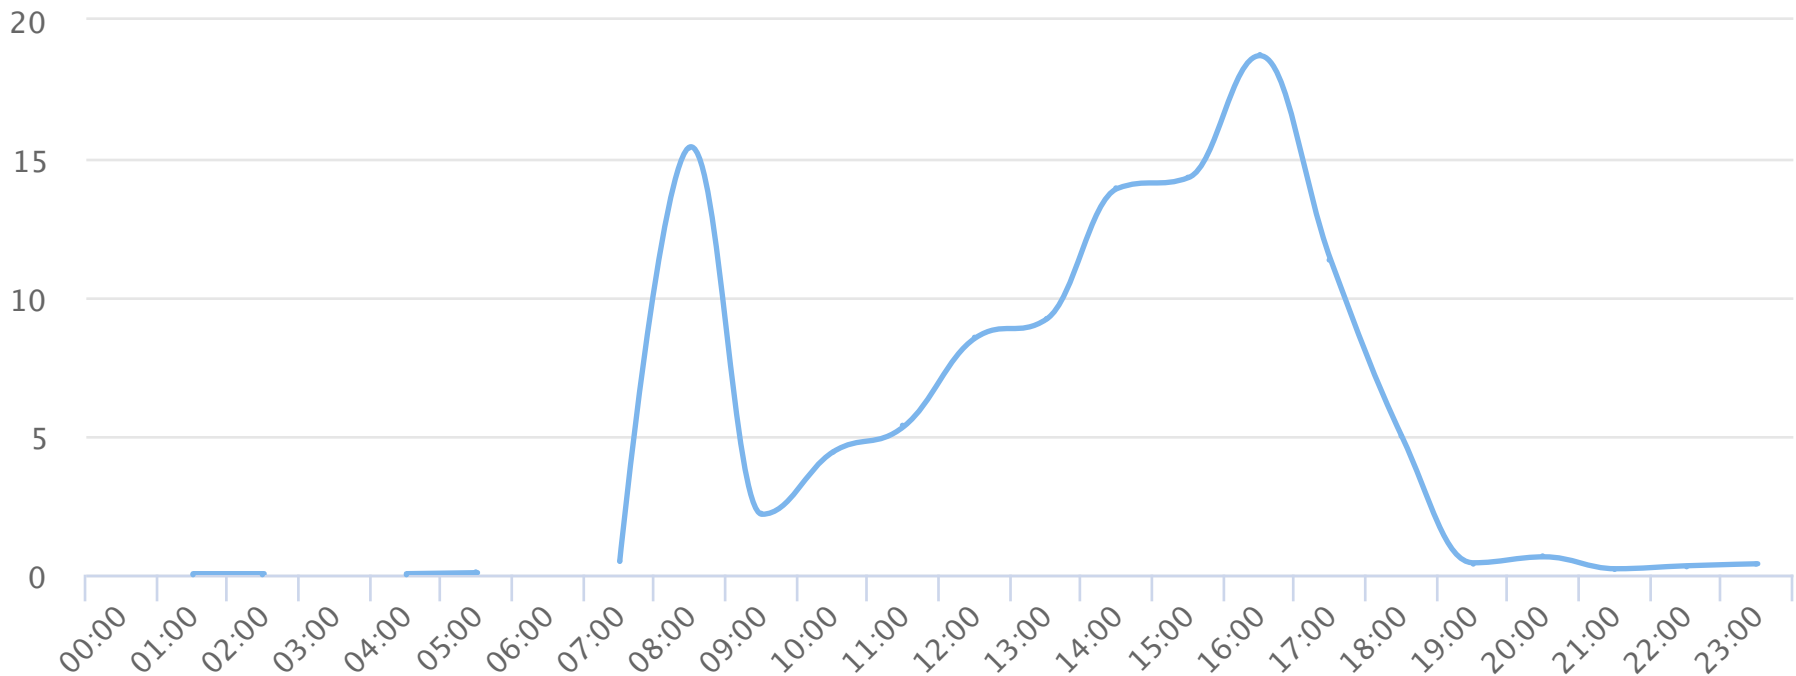

Hours of the day

2019-02-01 to 2019-02-28

Hourly averages

Site Name

Average

Median

STDV

Min

Max

TRAILS Glendale Shoals

5.3

2.2

6.0

0.0

18.7