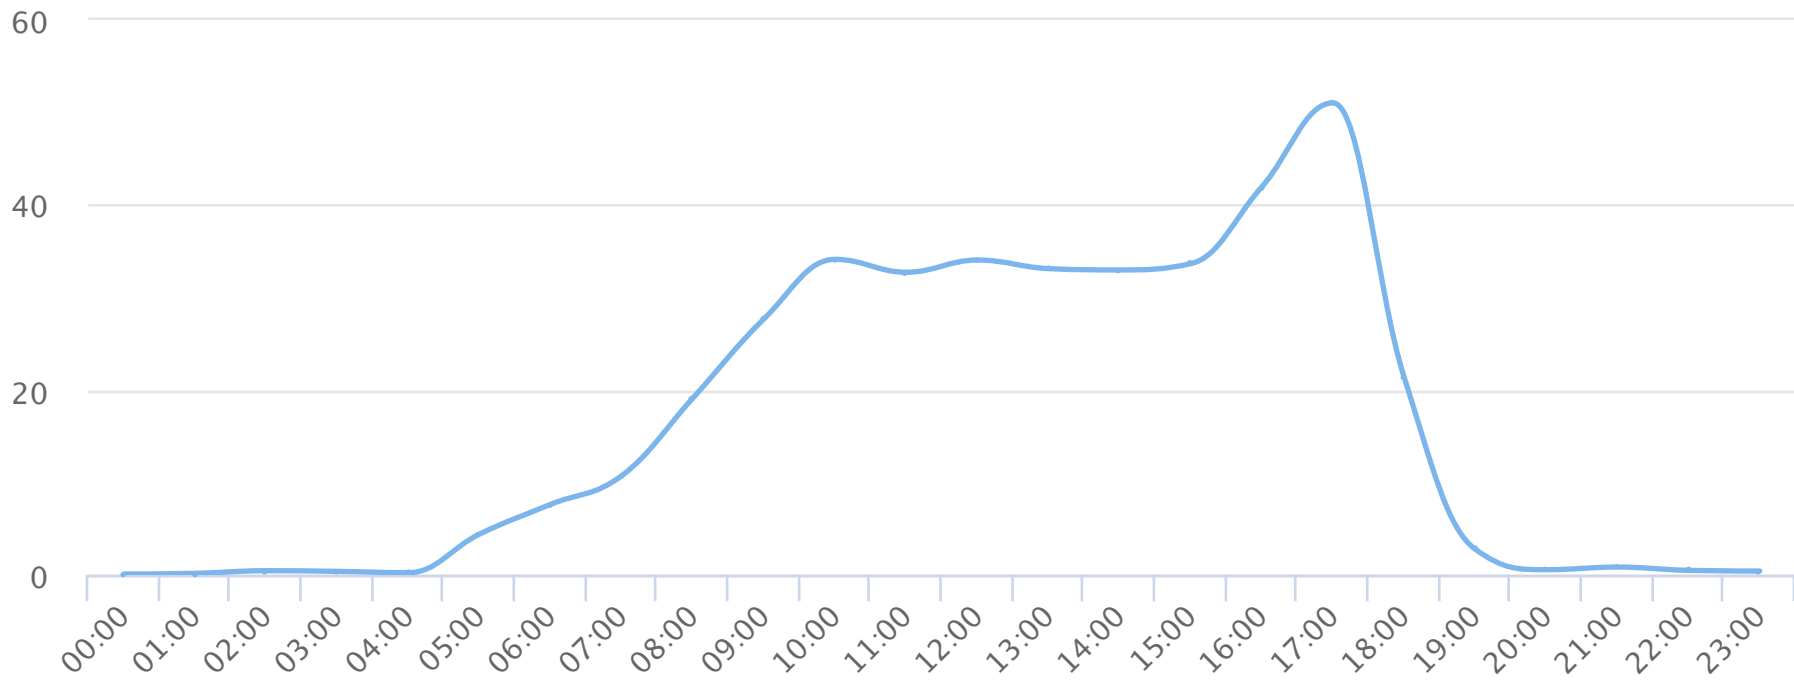

Hours of the day

2019-02-01 to 2019-02-28

Hourly averages

Site Name	Average	Median	STDV	Min	Max
TRAILS MBF Rail Trail N	16.3	9.2	16.5	0.1	51.0