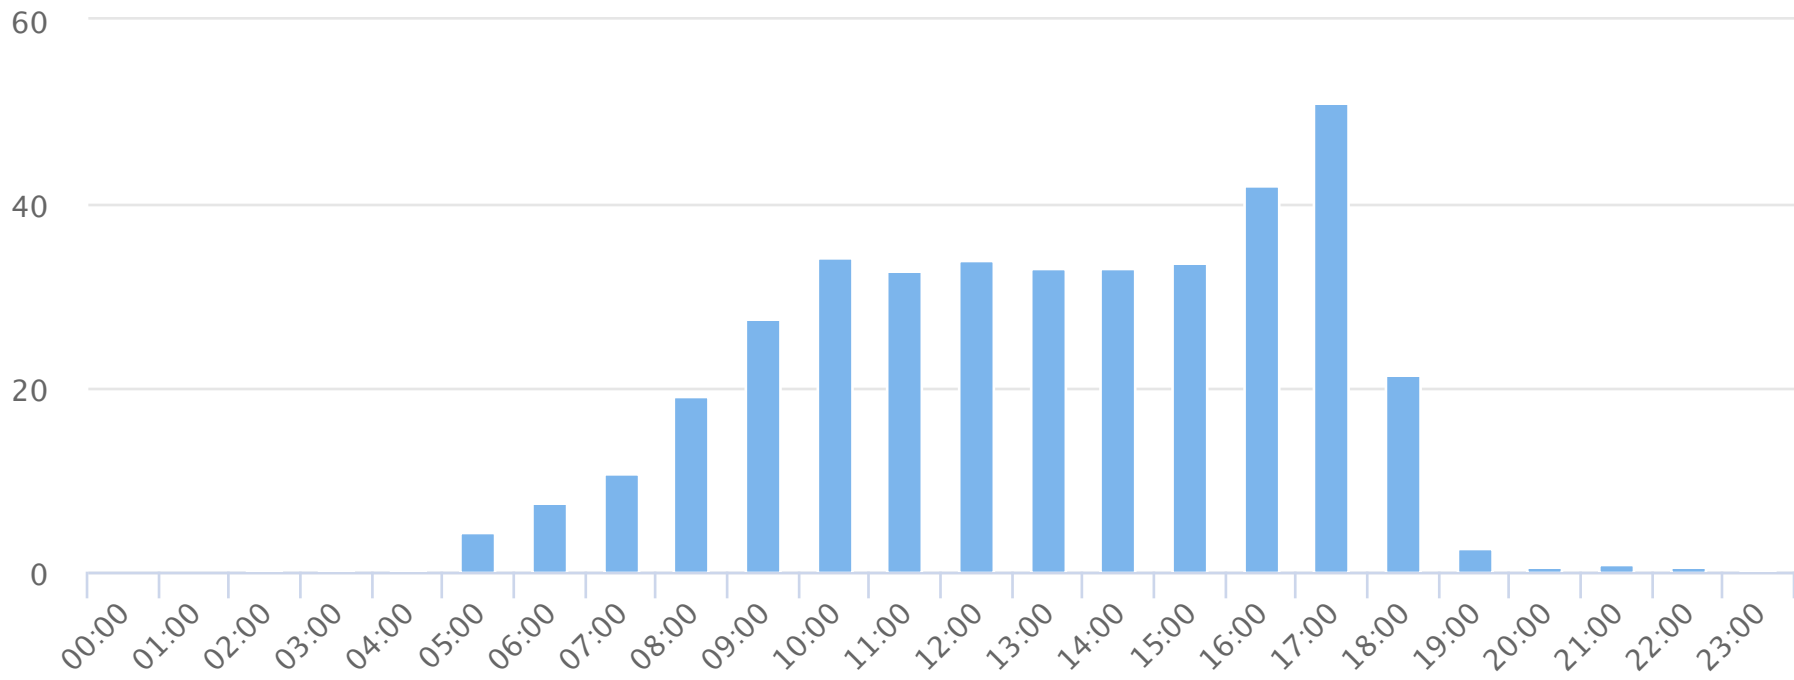

Hours of the day

2019-02-01 to 2019-02-28

Hourly averages

Site Name	Average	Median	STDV	Min	Max
TRAILS MBF Rail Trail N	16.3	9.2	16.5	0.1	51.0