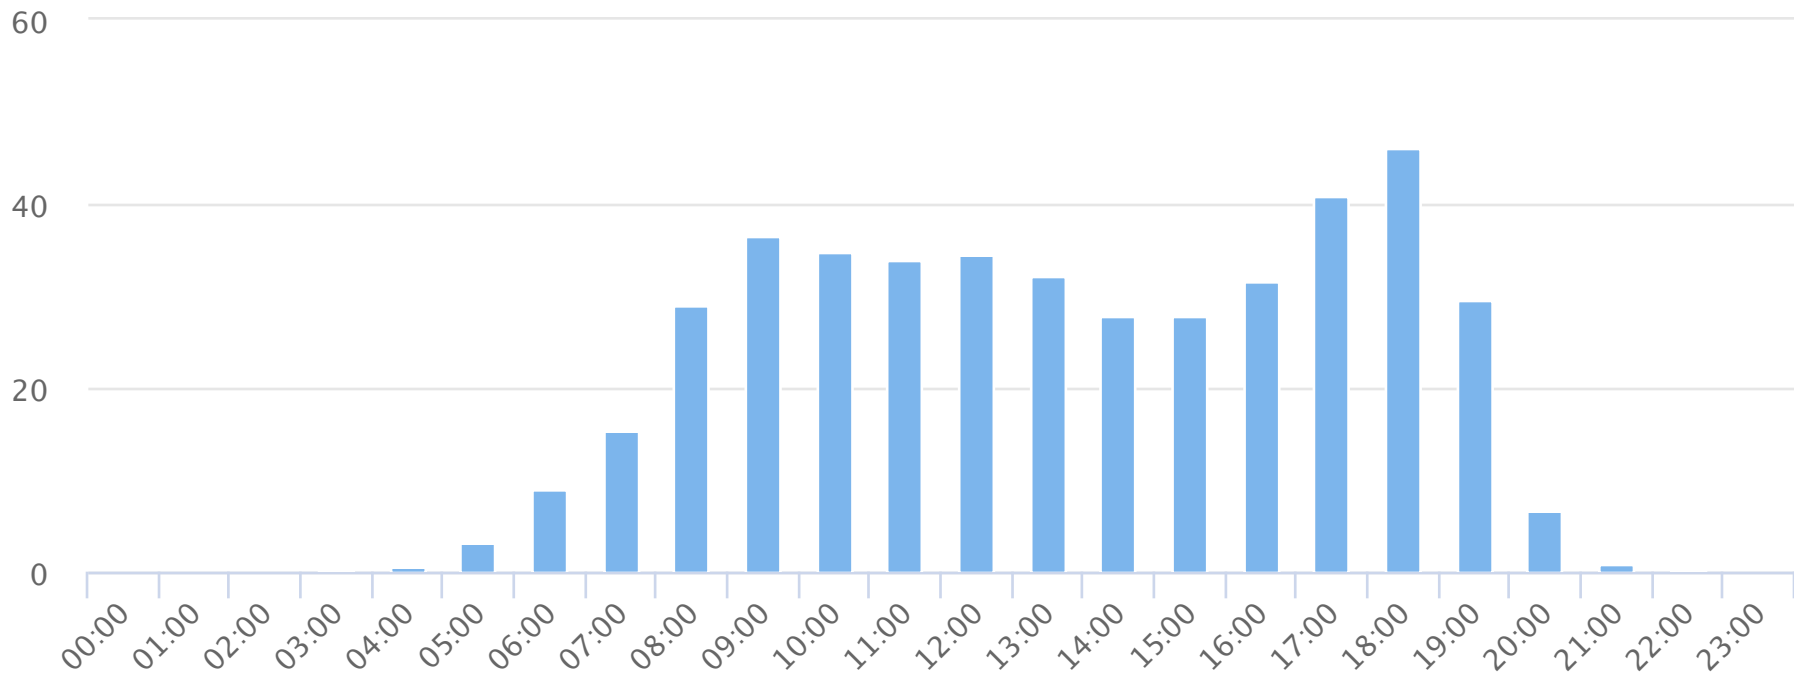

Hours of the day

2018-04-01 to 2018-04-30

Hourly averages

Site Name	Average	Median	STDV	Min	Max
TRAILS MBF Rail Trail N	18.4	21.5	16.1	0.0	46.1