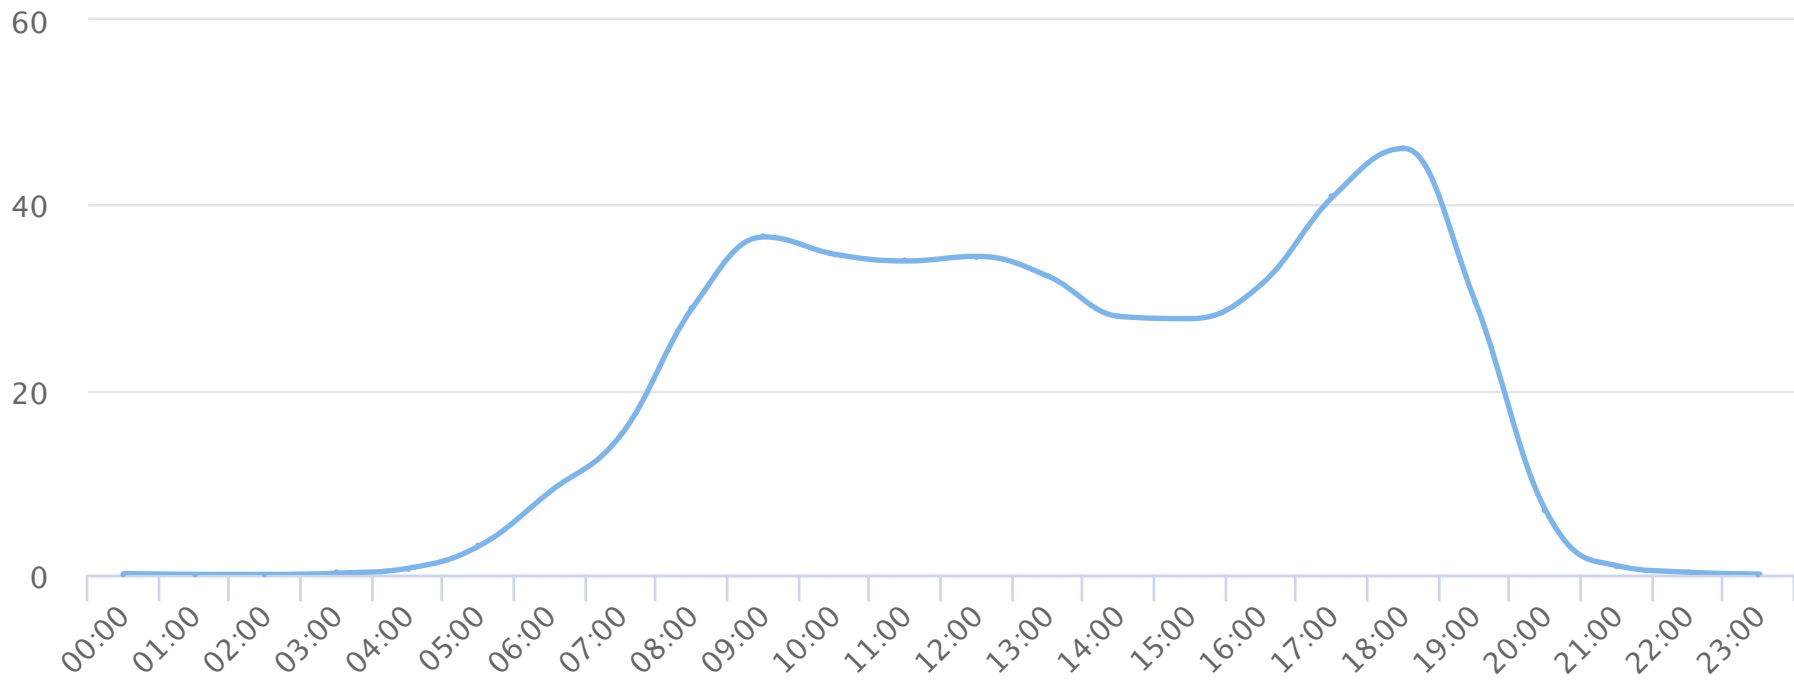

Hours of the day

2018-04-01 to 2018-04-30

Hourly averages

Site Name	Average	Median	STDV	Min	Max
TRAILS MBF Rail Trail N	18.4	21.5	16.1	0.0	46.1