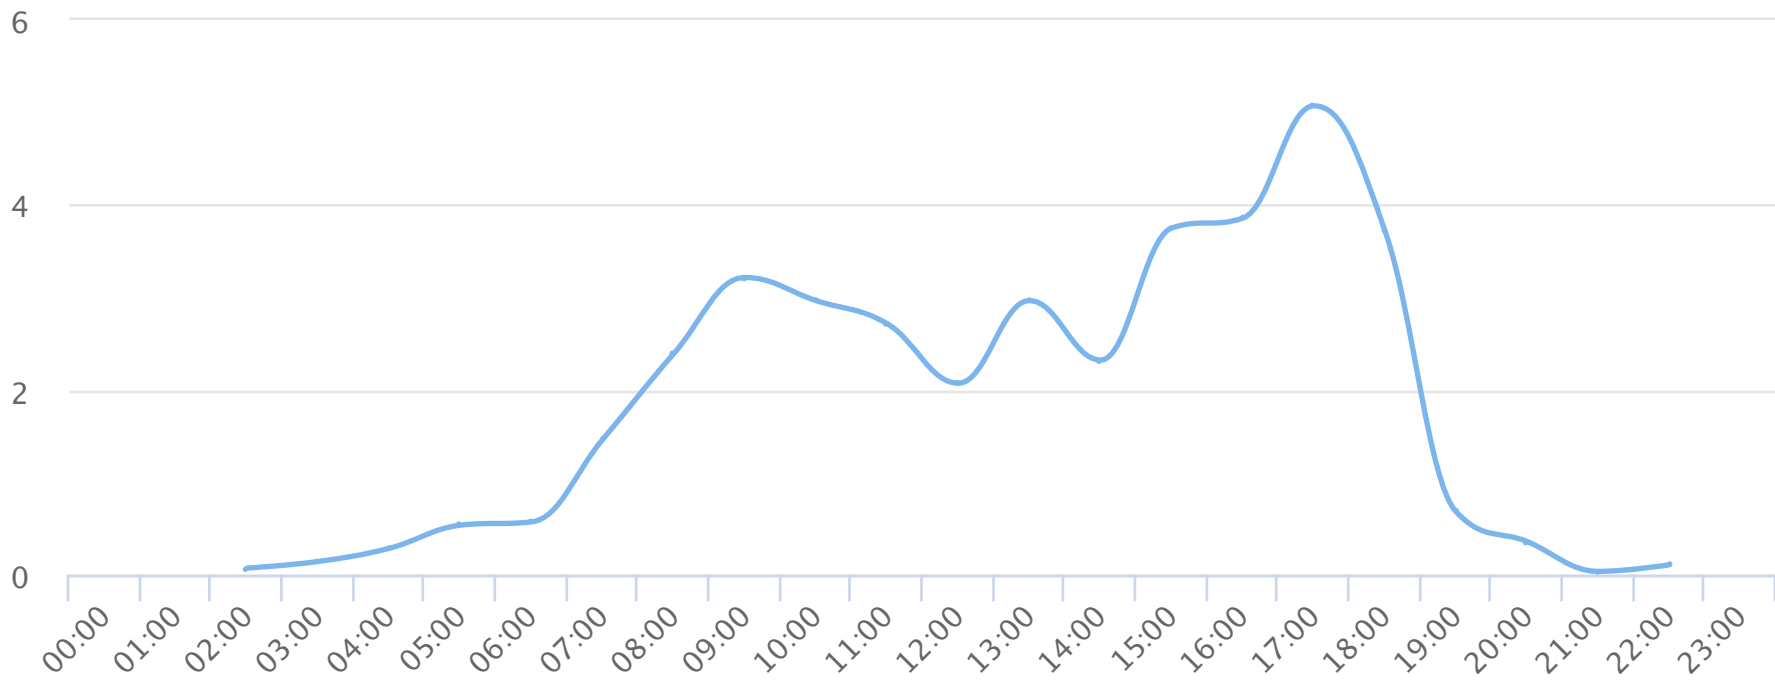

Hours of the day

2019-02-01 to 2019-02-28

Hourly averages

| Site Name | Average | Median | STDV | Min | Max |
|------------------------|---------|--------|------|-----|-----|
| TRAILS Wadsworth Trail | 1.9 | 2.1 | 1.5 | 0.0 | 5.1 |