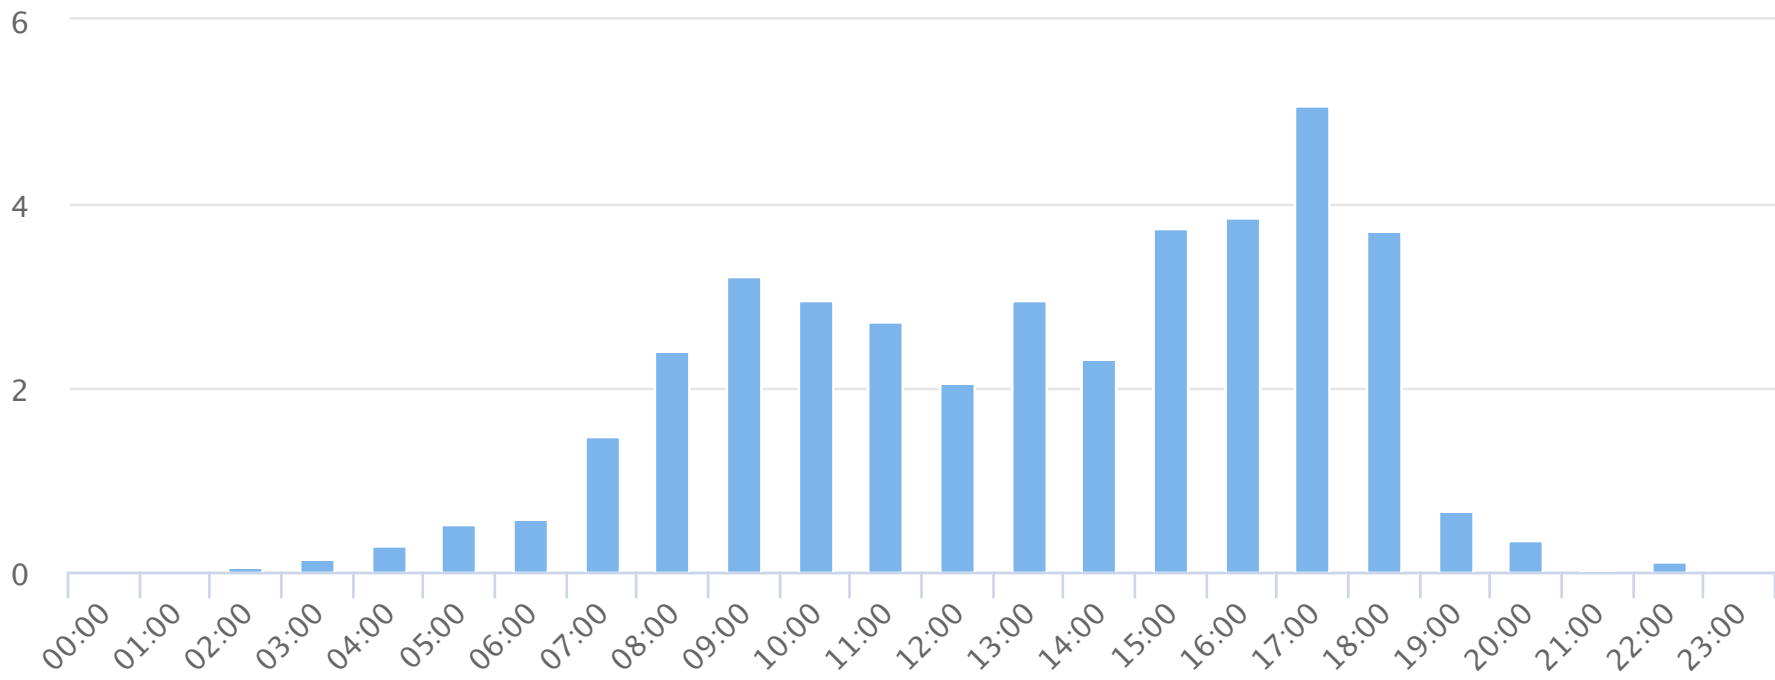

Hours of the day

2019-02-01 to 2019-02-28

Hourly averages

| Site Name | Average | Median | STDV | Min | Max |
|------------------------|---------|--------|------|-----|-----|
| TRAILS Wadsworth Trail | 1.9 | 2.1 | 1.5 | 0.0 | 5.1 |