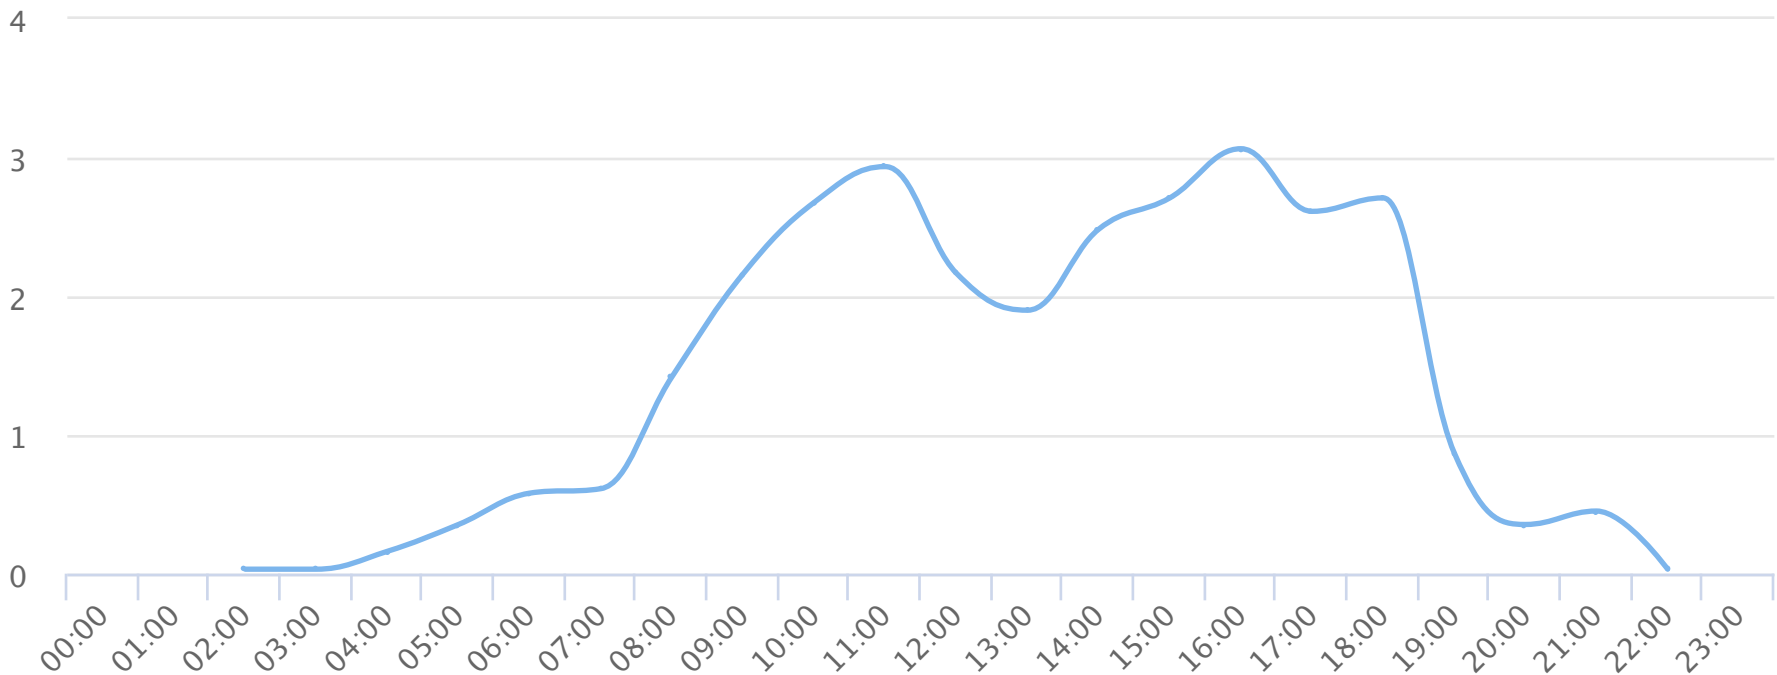

# Hours of the day

2018-12-01 to 2018-12-31

Hourly averages

Site Name	Average	Median	STDV	Min	Max
TRAILS Wadsworth Trail	1.4	1.4	1.1	0.0	3.1