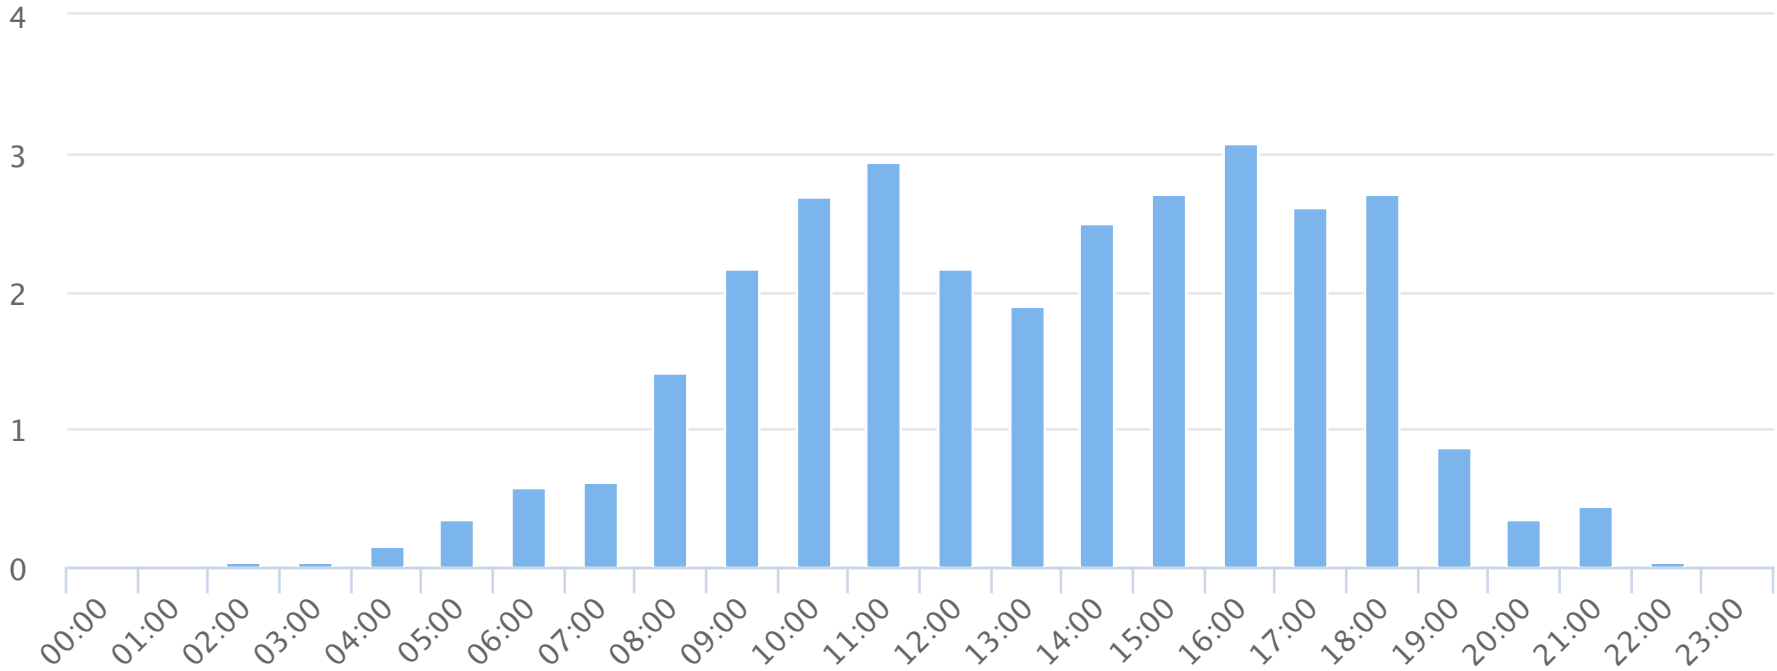

# Hours of the day

2018-12-01 to 2018-12-31

Hourly averages

Site Name	Average	Median	STDV	Min	Max
TRAILS Wadsworth Trail	1.4	1.4	1.1	0.0	3.1