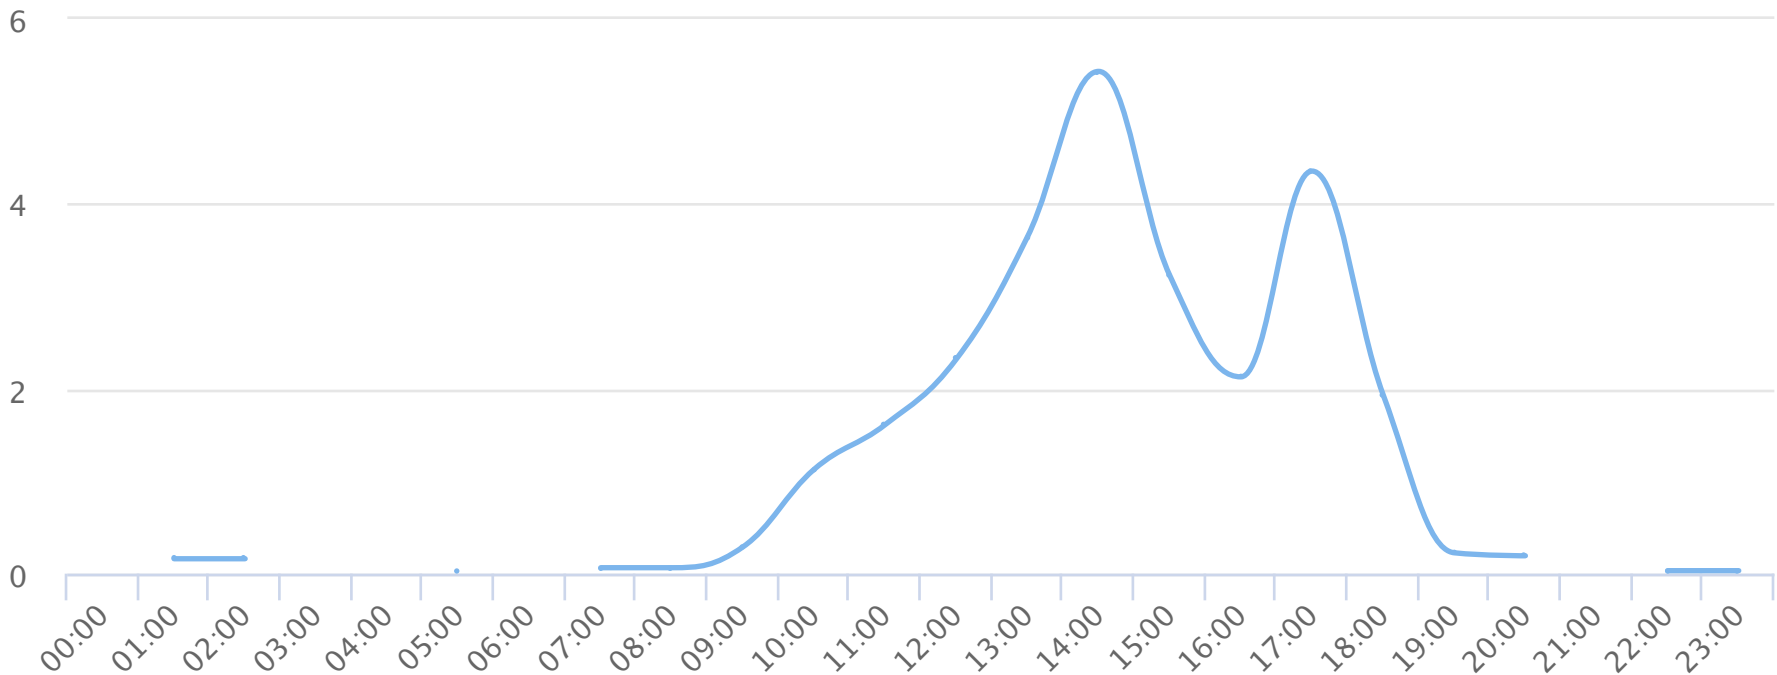

# Hours of the day

2018-12-01 to 2018-12-31

Hourly averages

**Site Name**

TRAILS Rail Yard

**Average**

1.4

**Median**

0.3

**STDV**

1.6

**Min**

0.0

**Max**

5.4