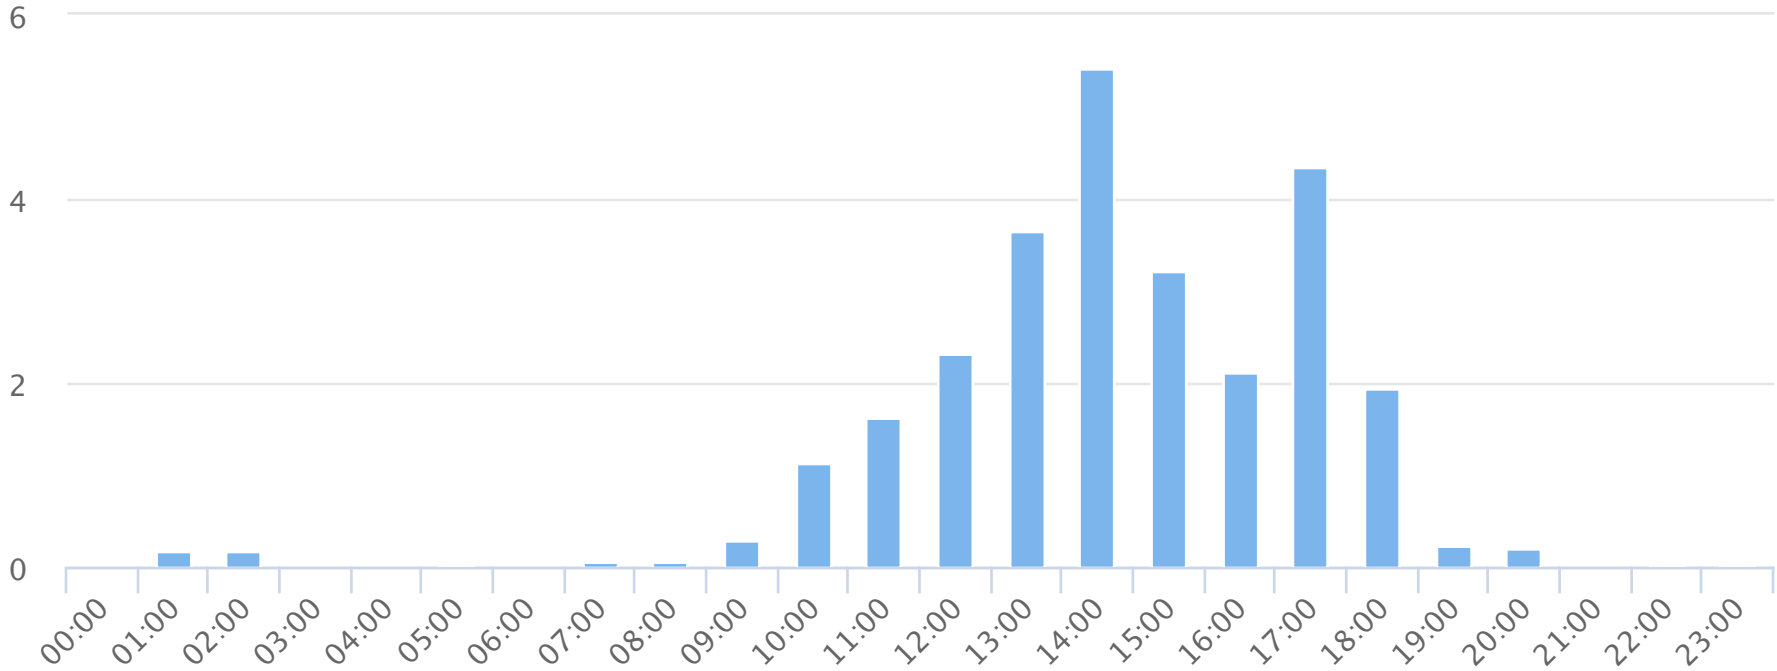

# Hours of the day

2018-12-01 to 2018-12-31

Hourly averages

**Site Name**

TRAILS Rail Yard

**Average**

1.4

**Median**

0.3

**STDV**

1.6

**Min**

0.0

**Max**

5.4