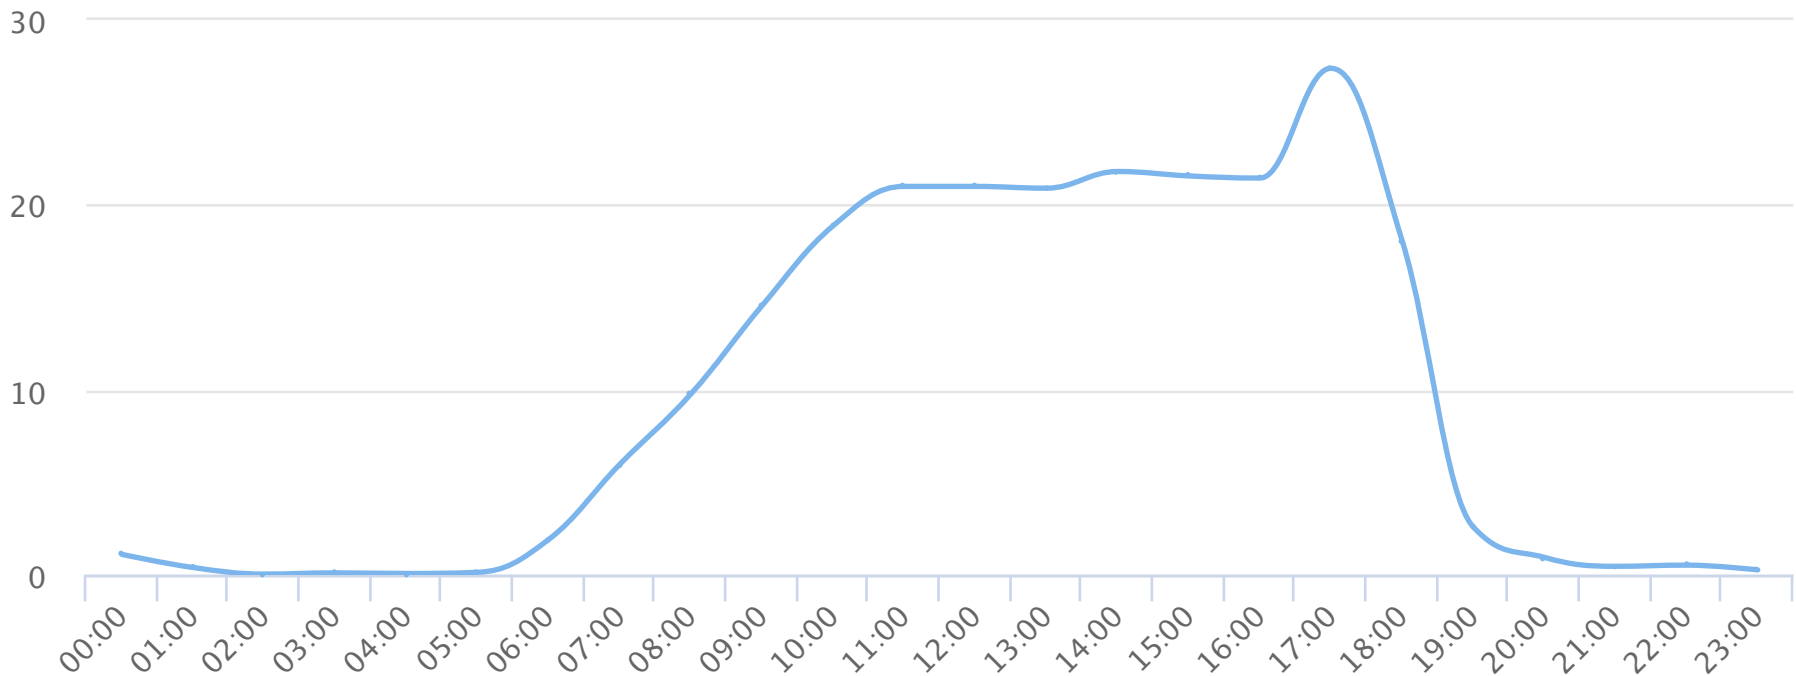

# Hours of the day

2018-12-01 to 2018-12-31

Hourly averages

Site Name

Average

Median

STDV

Min

Max

TRAILS MBF Rail Trail N

9.6

4.3

9.8

0.0

27.4