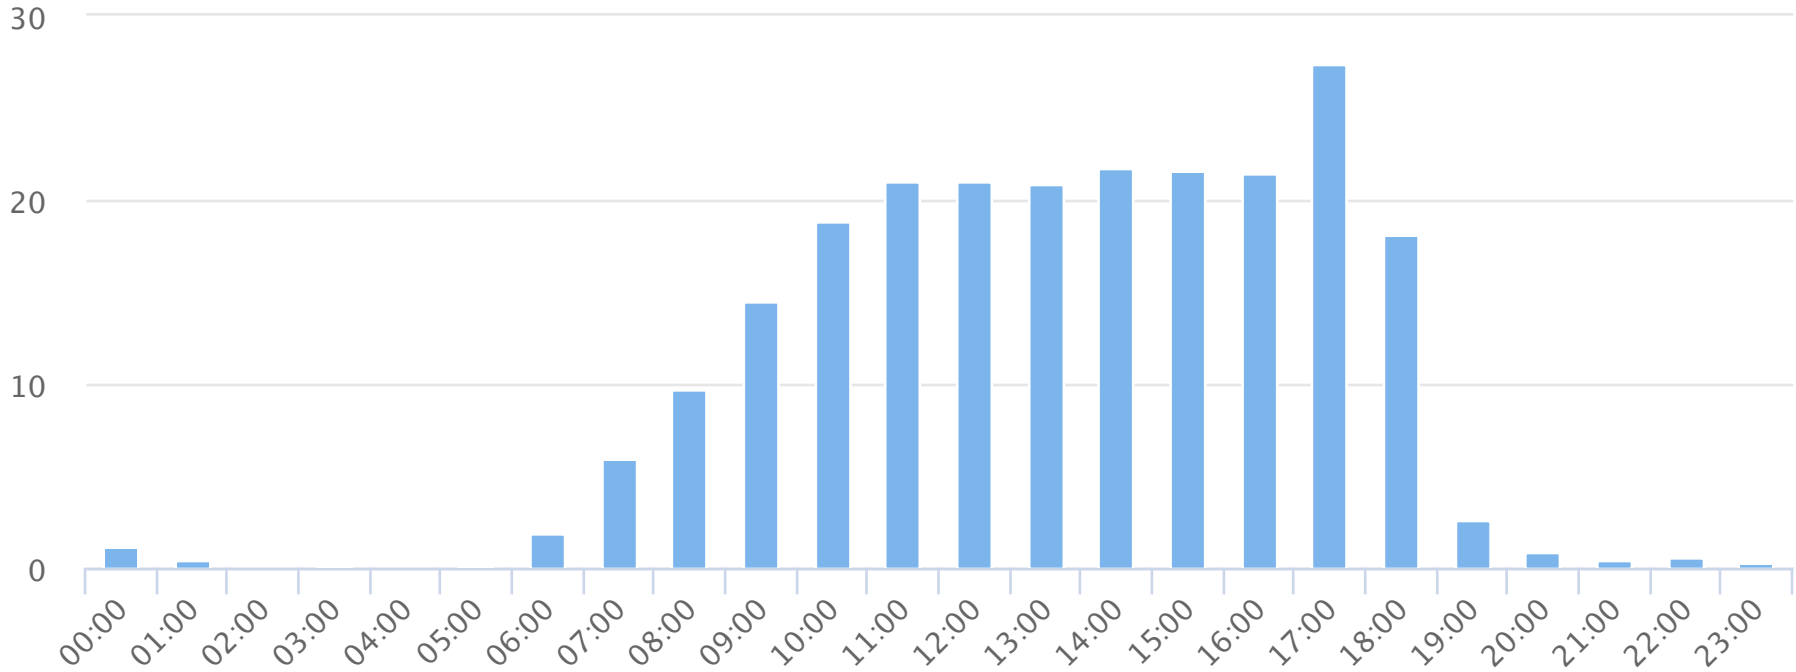

# Hours of the day

2018-12-01 to 2018-12-31

Hourly averages

Site Name

Average

Median

STDV

Min

Max

TRAILS MBF Rail Trail N

9.6

4.3

9.8

0.0

27.4