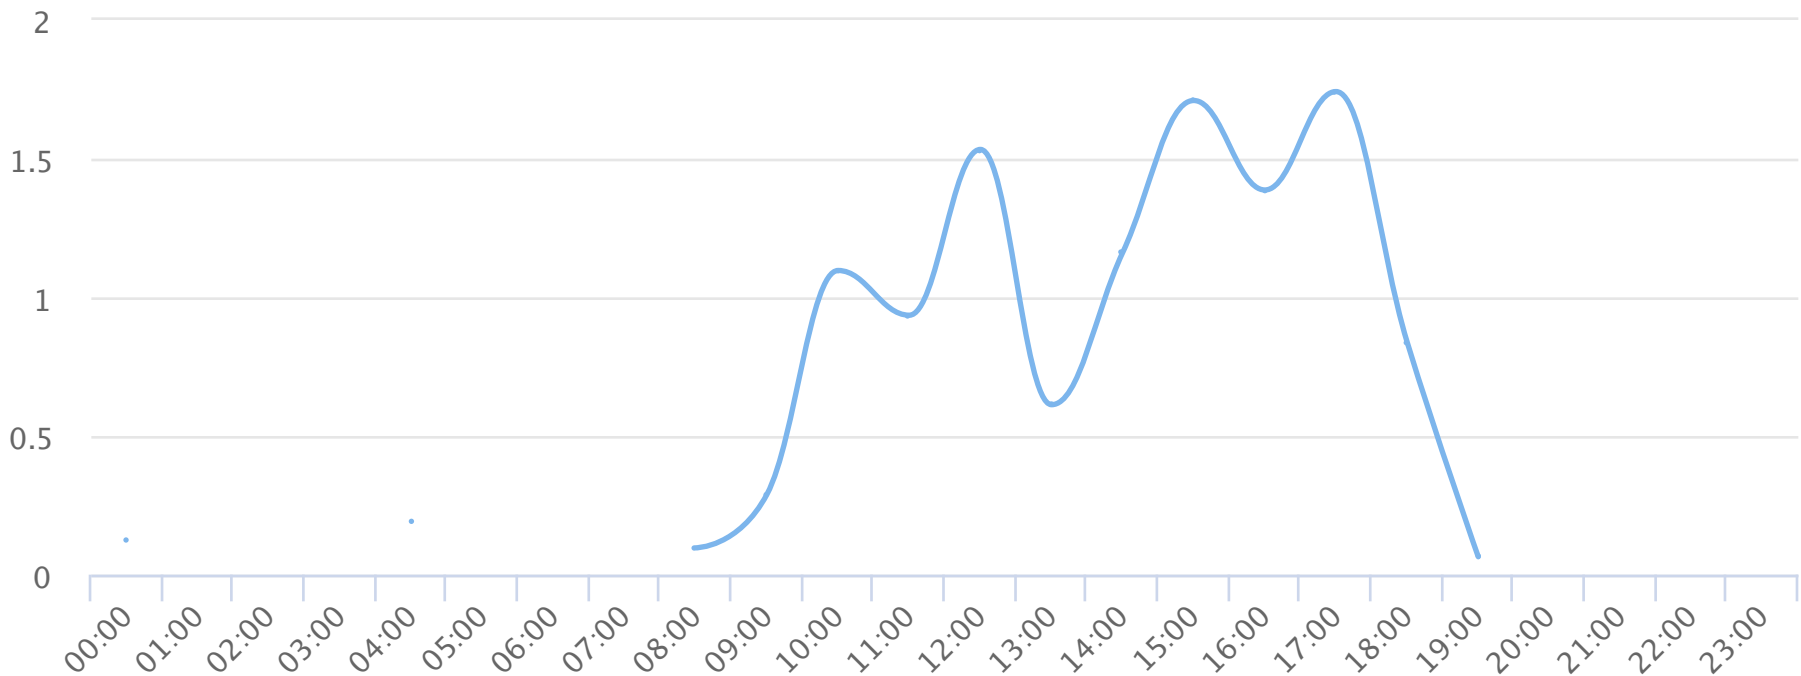

# Hours of the day

2018-12-01 to 2018-12-31

Hourly averages

Site Name	Average	Median	STDV	Min	Max
TRAILS Duncan Park Walk	0.8	0.9	0.6	0.1	1.7