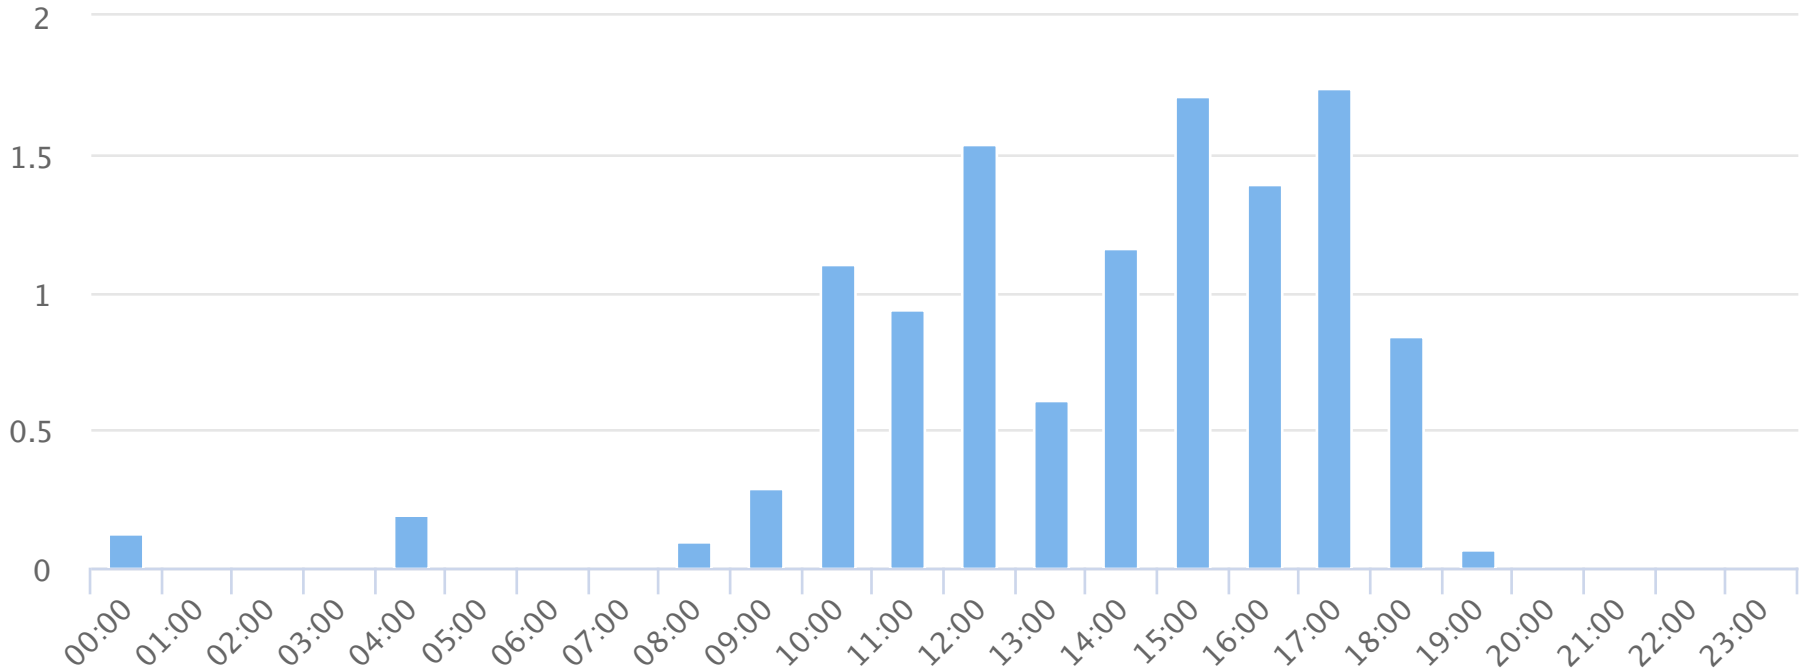

# Hours of the day

2018-12-01 to 2018-12-31

Hourly averages

Site Name	Average	Median	STDV	Min	Max
TRAILS Duncan Park Walk	0.8	0.9	0.6	0.1	1.7