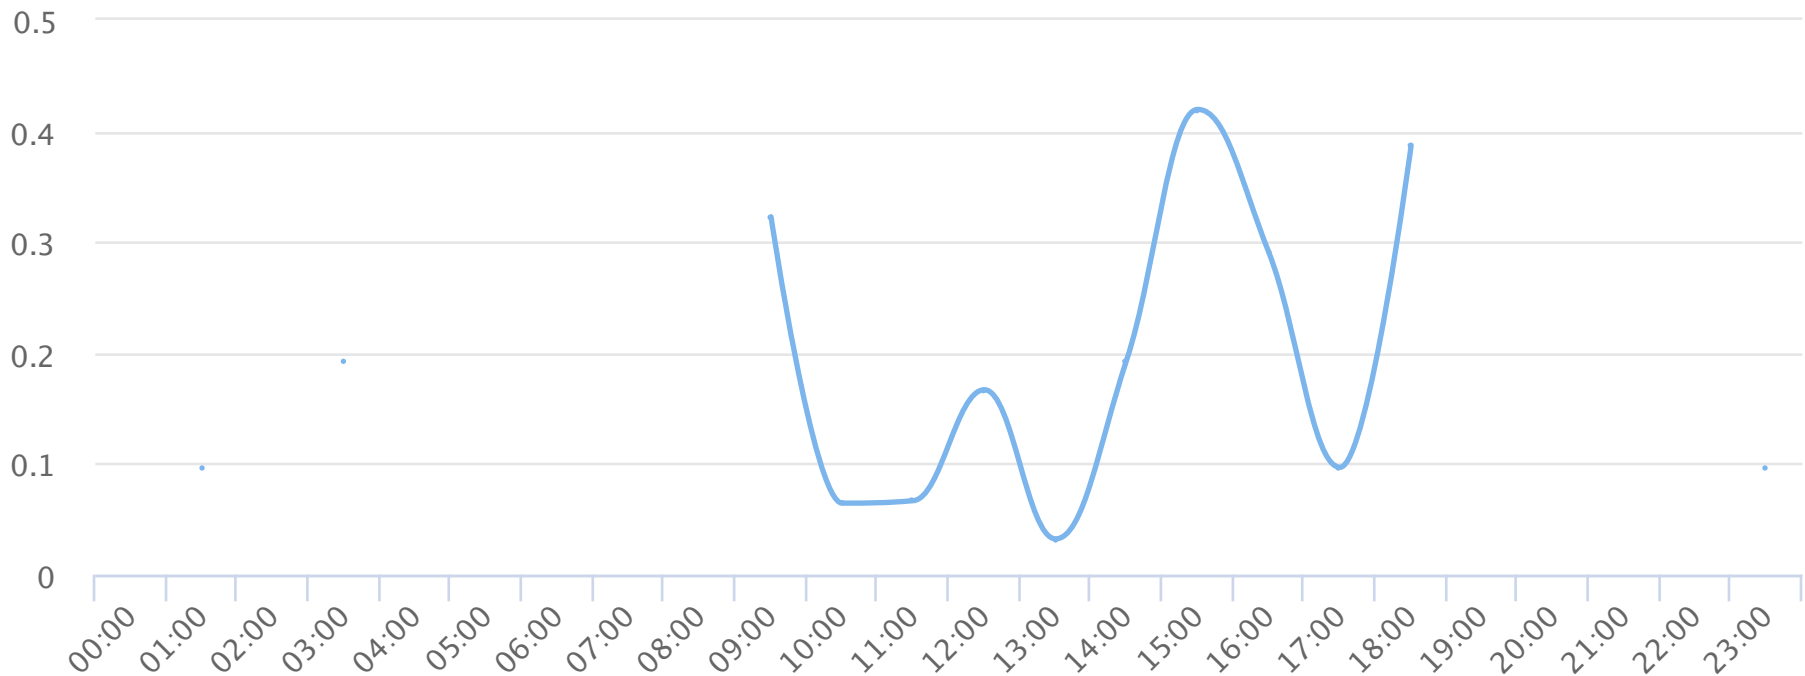

# Hours of the day

2018-12-01 to 2018-12-31

Hourly averages

Site Name	Average	Median	STDV	Min	Max
TRAILS Duncan Park Bike	0.2	0.2	0.1	0.0	0.4