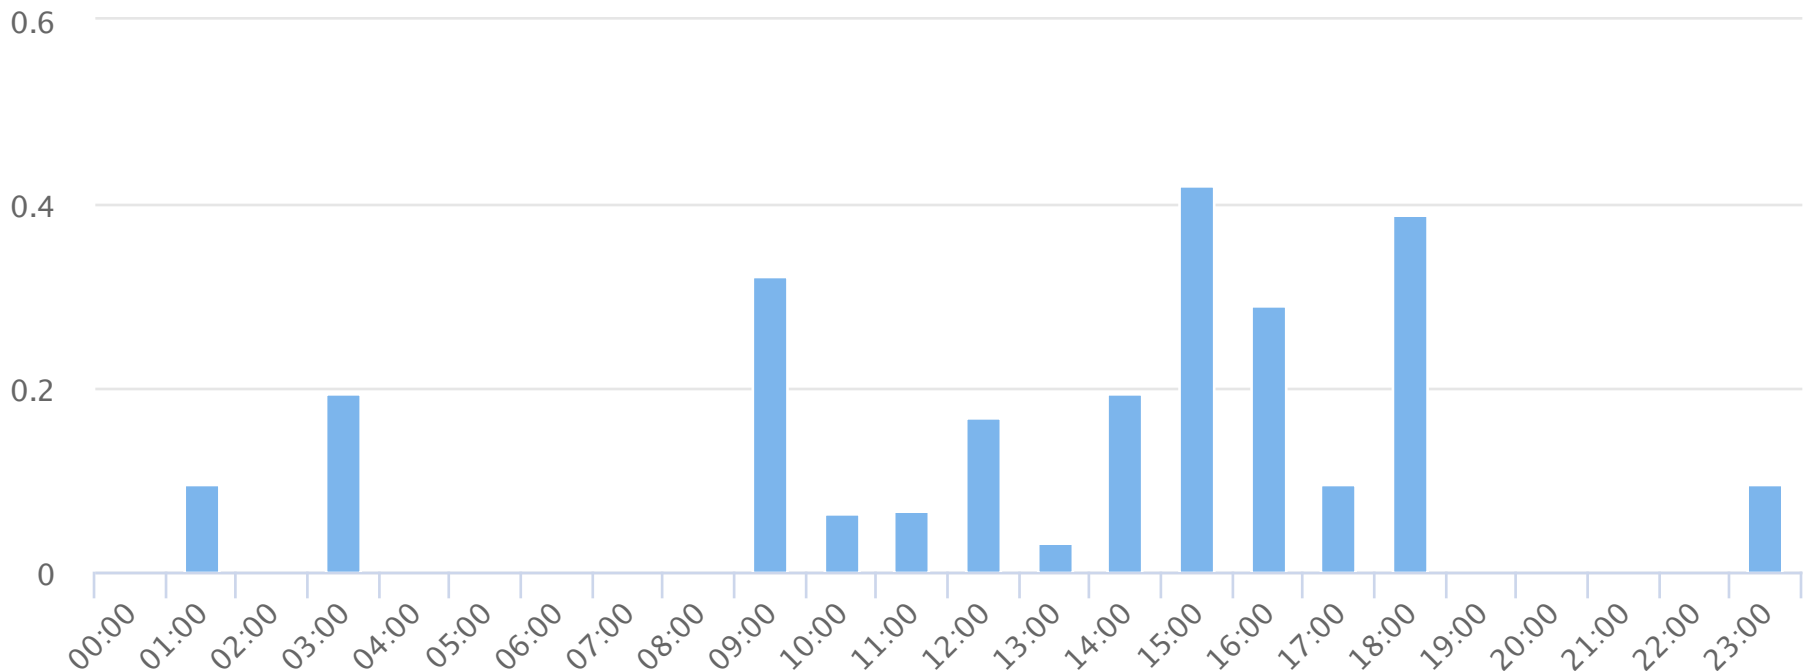

# Hours of the day

2018-12-01 to 2018-12-31

Hourly averages

Site Name	Average	Median	STDV	Min	Max
TRAILS Duncan Park Bike	0.2	0.2	0.1	0.0	0.4