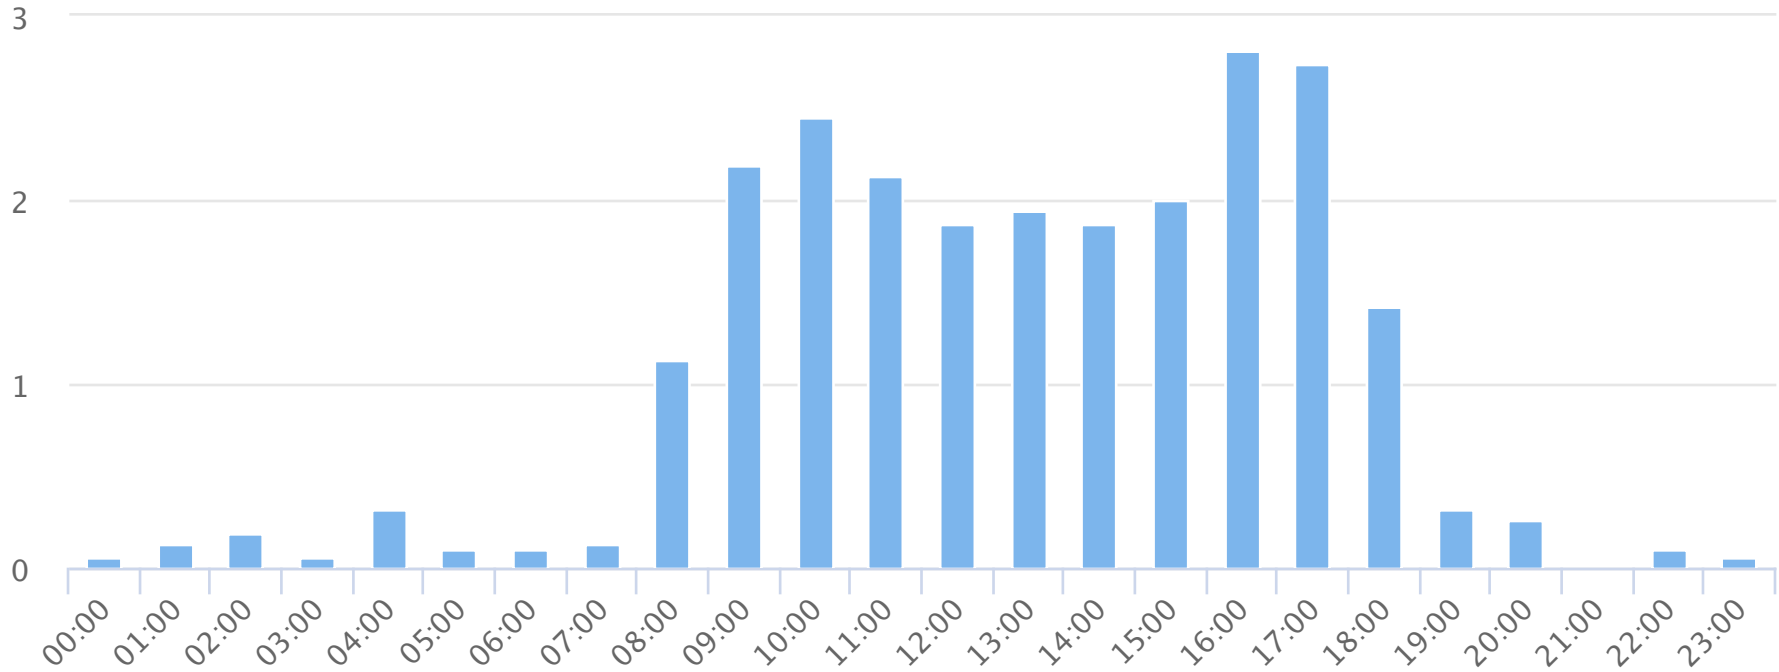

Hours of the day

2018-12-01 to 2018-12-31

Hourly averages

Site Name	Average	Median	STDV	Min	Max
TRAILS Drayton N	1.1	0.3	1.0	0.1	2.8