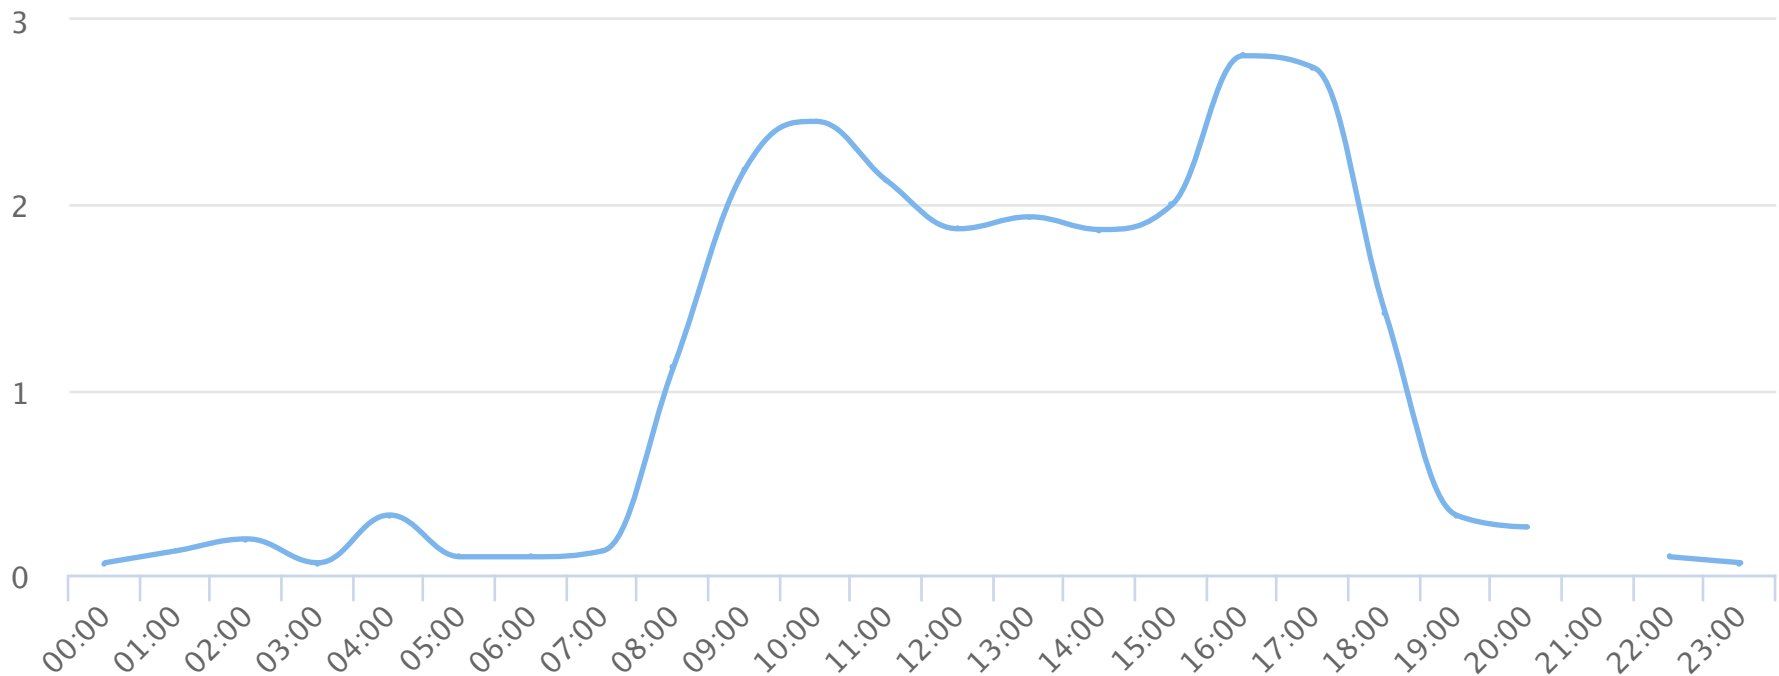

Hours of the day

2018-12-01 to 2018-12-31

Hourly averages

Site Name	Average	Median	STDV	Min	Max
TRAILS Drayton N	1.1	0.3	1.0	0.1	2.8