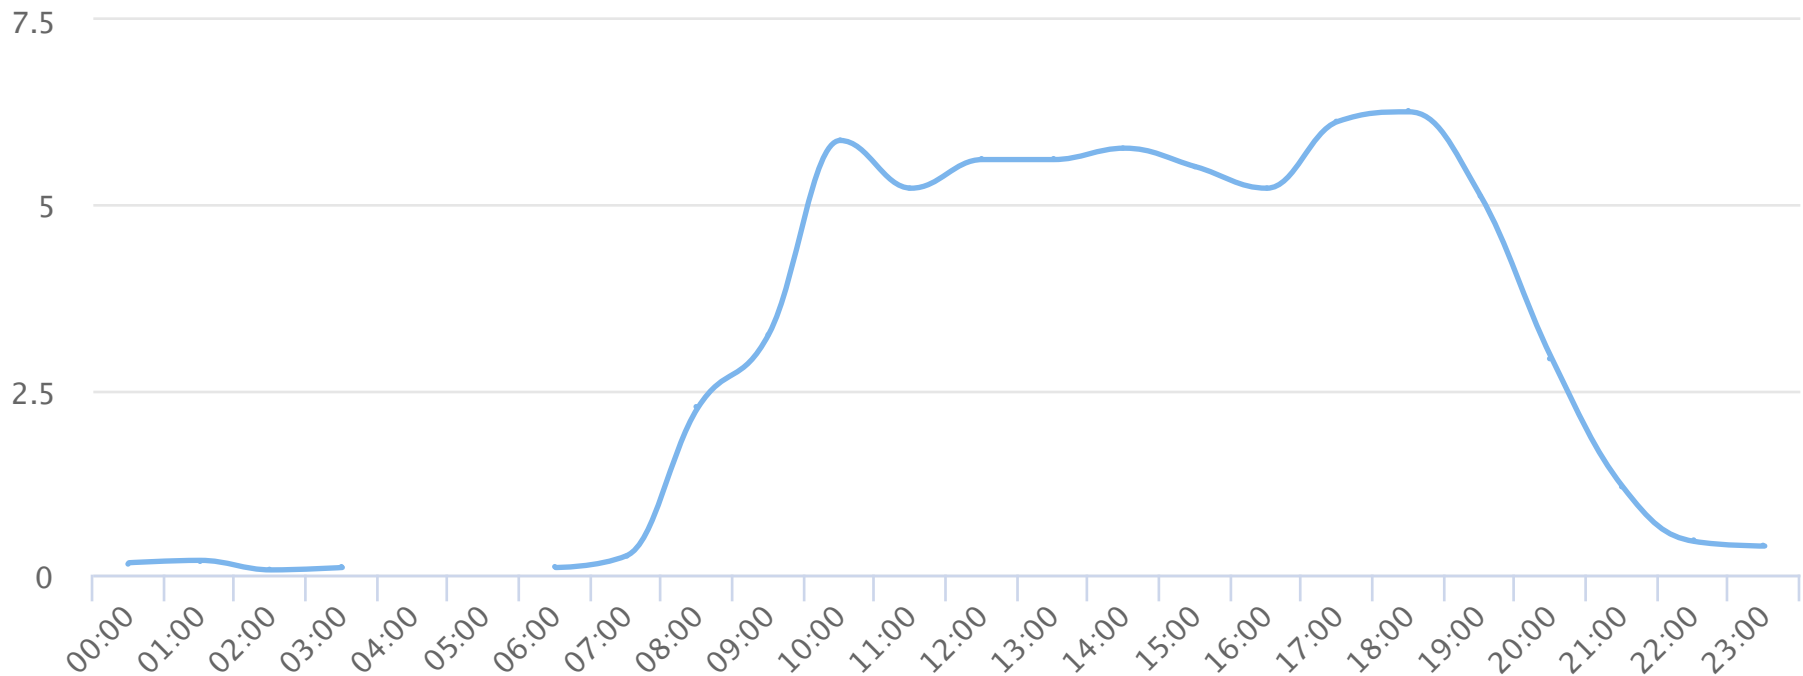

# Hours of the day

2018-12-01 to 2018-12-31

Hourly averages

Site Name	Average	Median	STDV	Min	Max
TRAILS Butterfly Branch	3.1	3.1	2.5	0.1	6.3