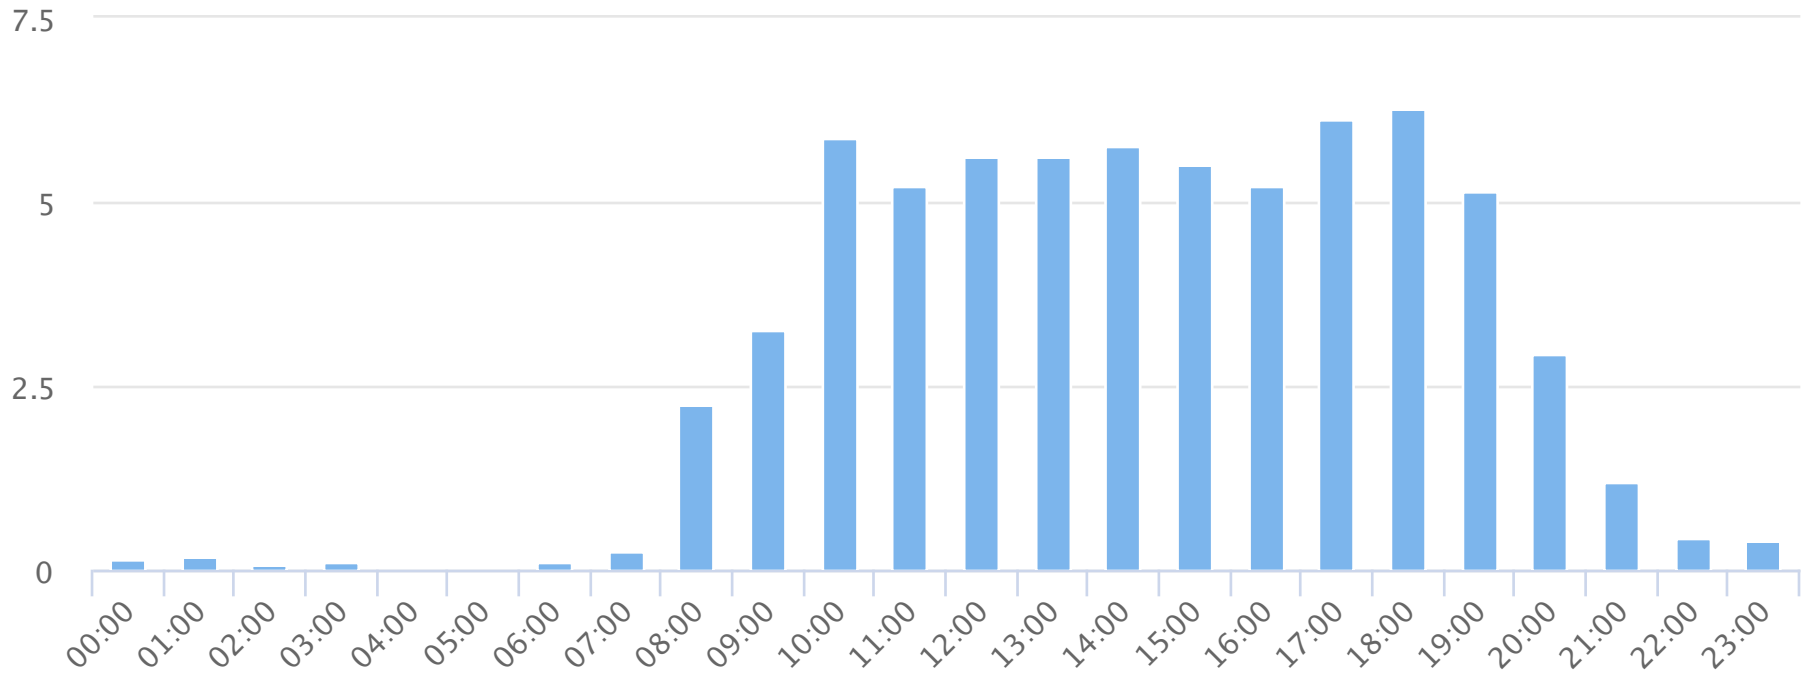

# Hours of the day

2018-12-01 to 2018-12-31

Hourly averages

Site Name	Average	Median	STDV	Min	Max
TRAILS Butterfly Branch	3.1	3.1	2.5	0.1	6.3