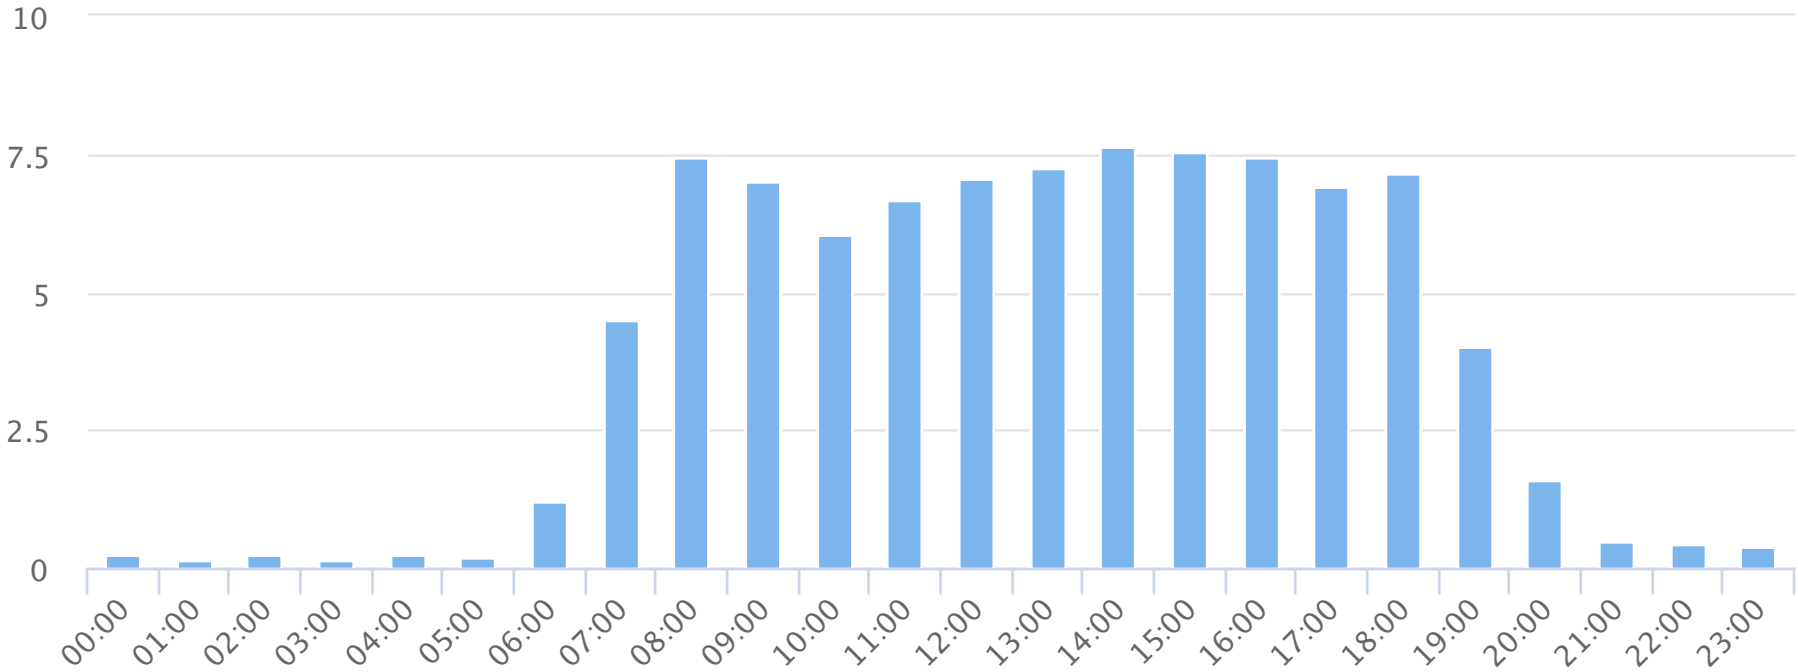

Hours of the day

2019-03-01 to 2019-03-31

Hourly averages

Site Name	Average	Median	STDV	Min	Max
TRAILS Butterfly Branch	3.8	4.3	3.2	0.1	7.6