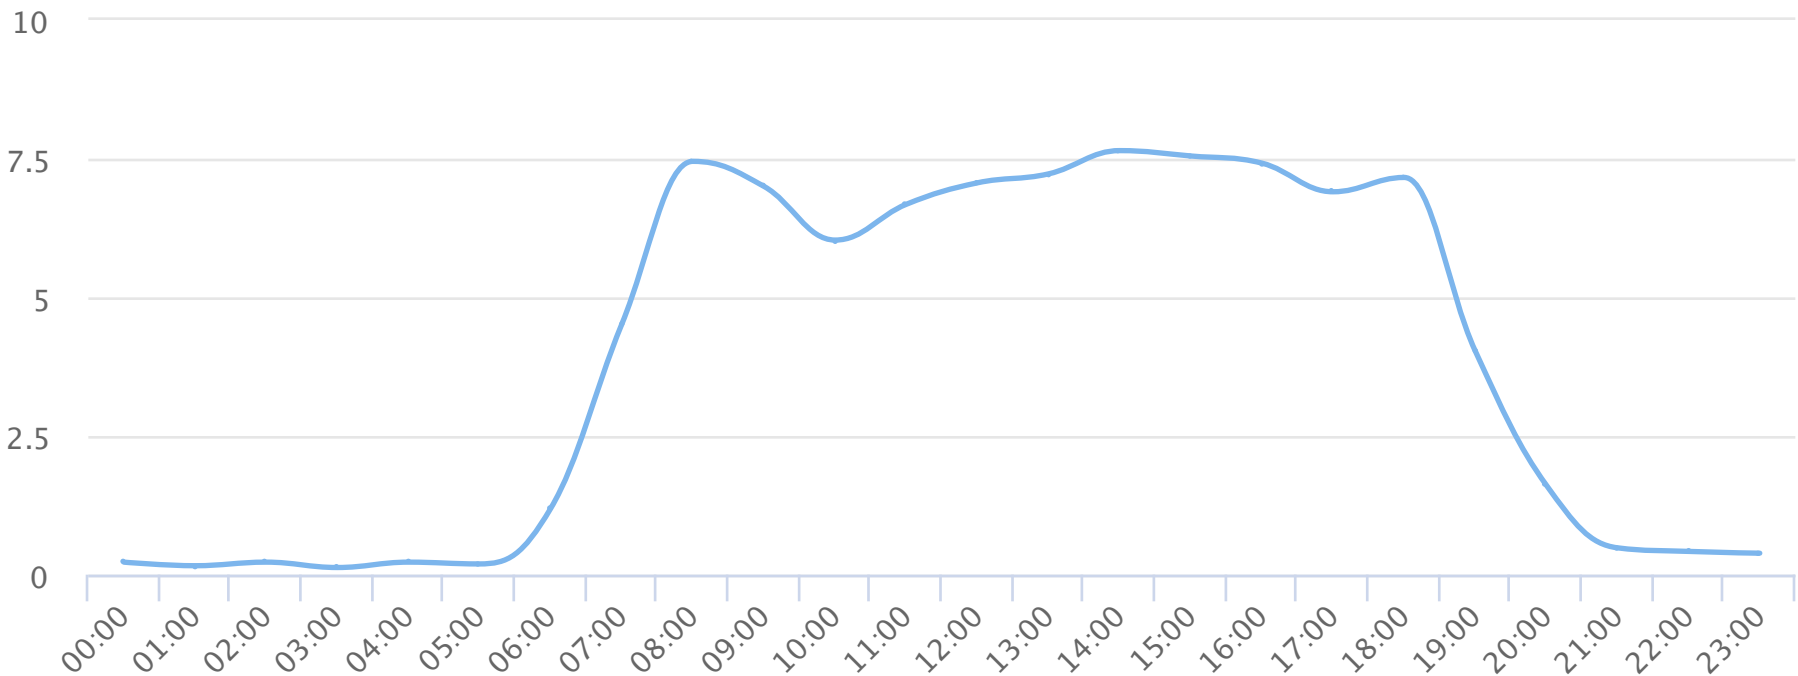

Hours of the day

2019-03-01 to 2019-03-31

Hourly averages

Site Name	Average	Median	STDV	Min	Max
TRAILS Butterfly Branch	3.8	4.3	3.2	0.1	7.6