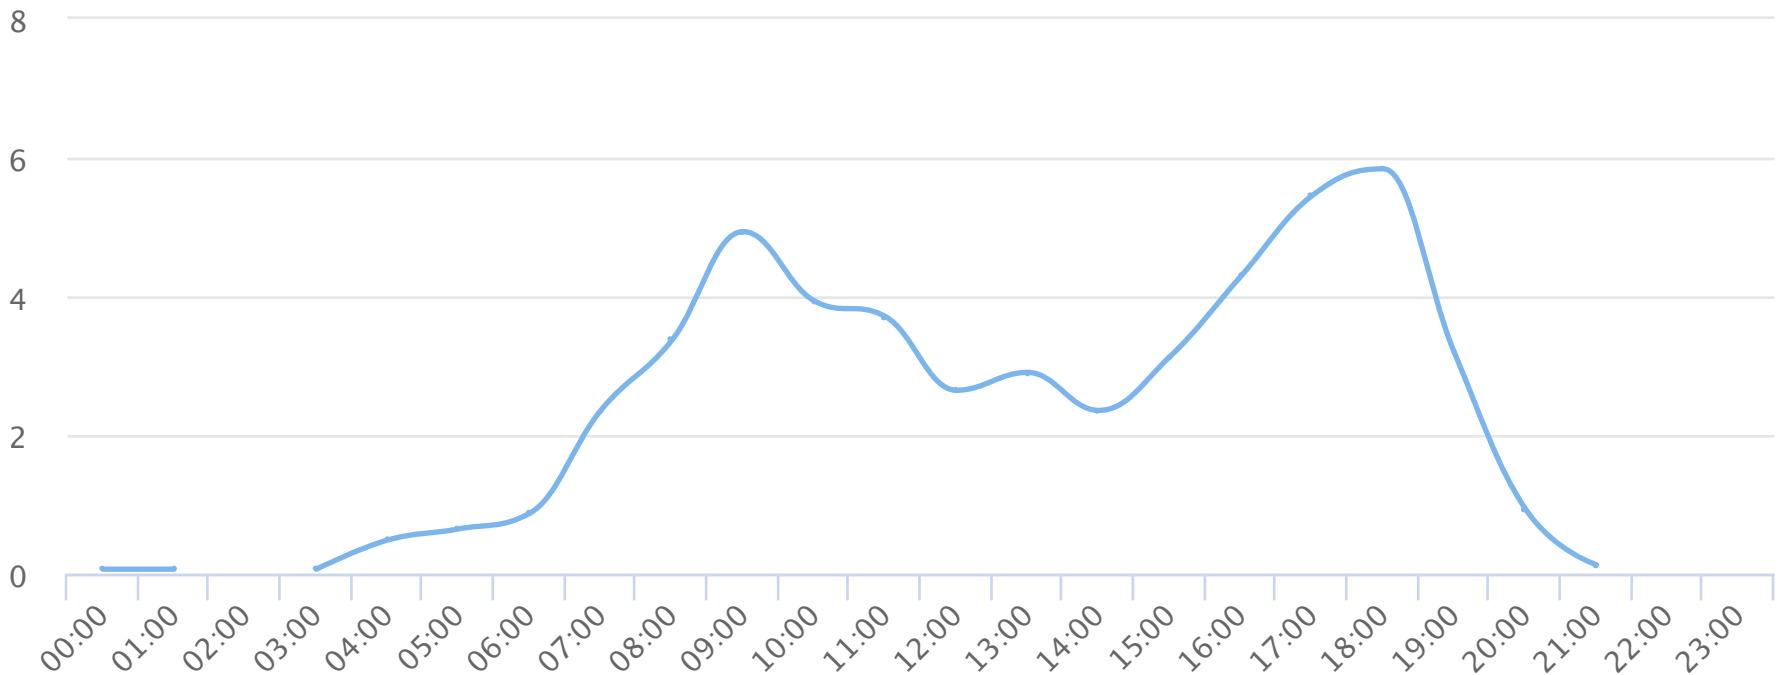

Hours of the day

2018-03-31 to 2018-04-30

Hourly averages

Site Name	Average	Median	STDV	Min	Max
TRAILS Wadsworth Trail	2.4	2.6	1.8	0.1	5.8