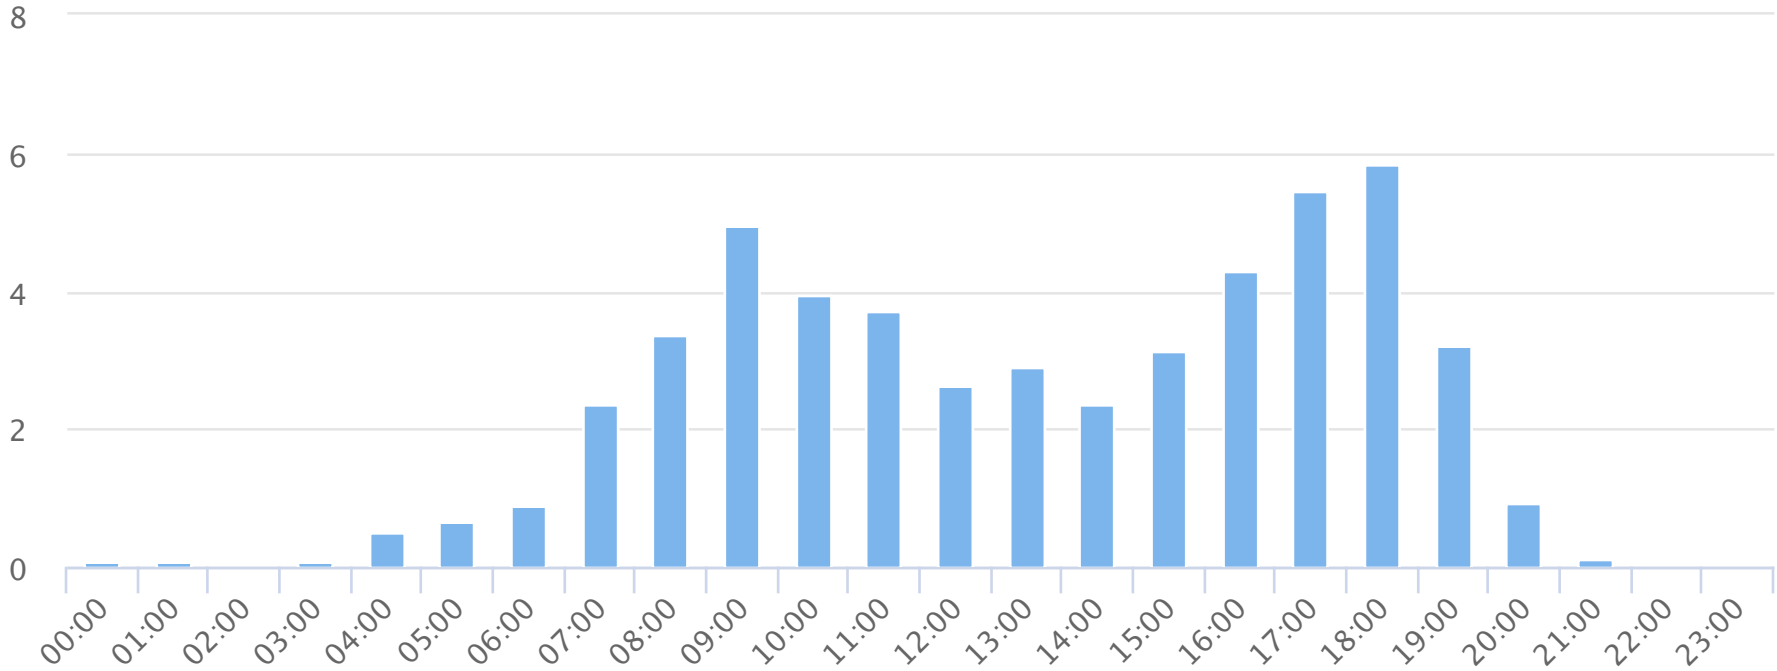

Hours of the day

2018-03-31 to 2018-04-30

Hourly averages

Site Name	Average	Median	STDV	Min	Max
TRAILS Wadsworth Trail	2.4	2.6	1.8	0.1	5.8