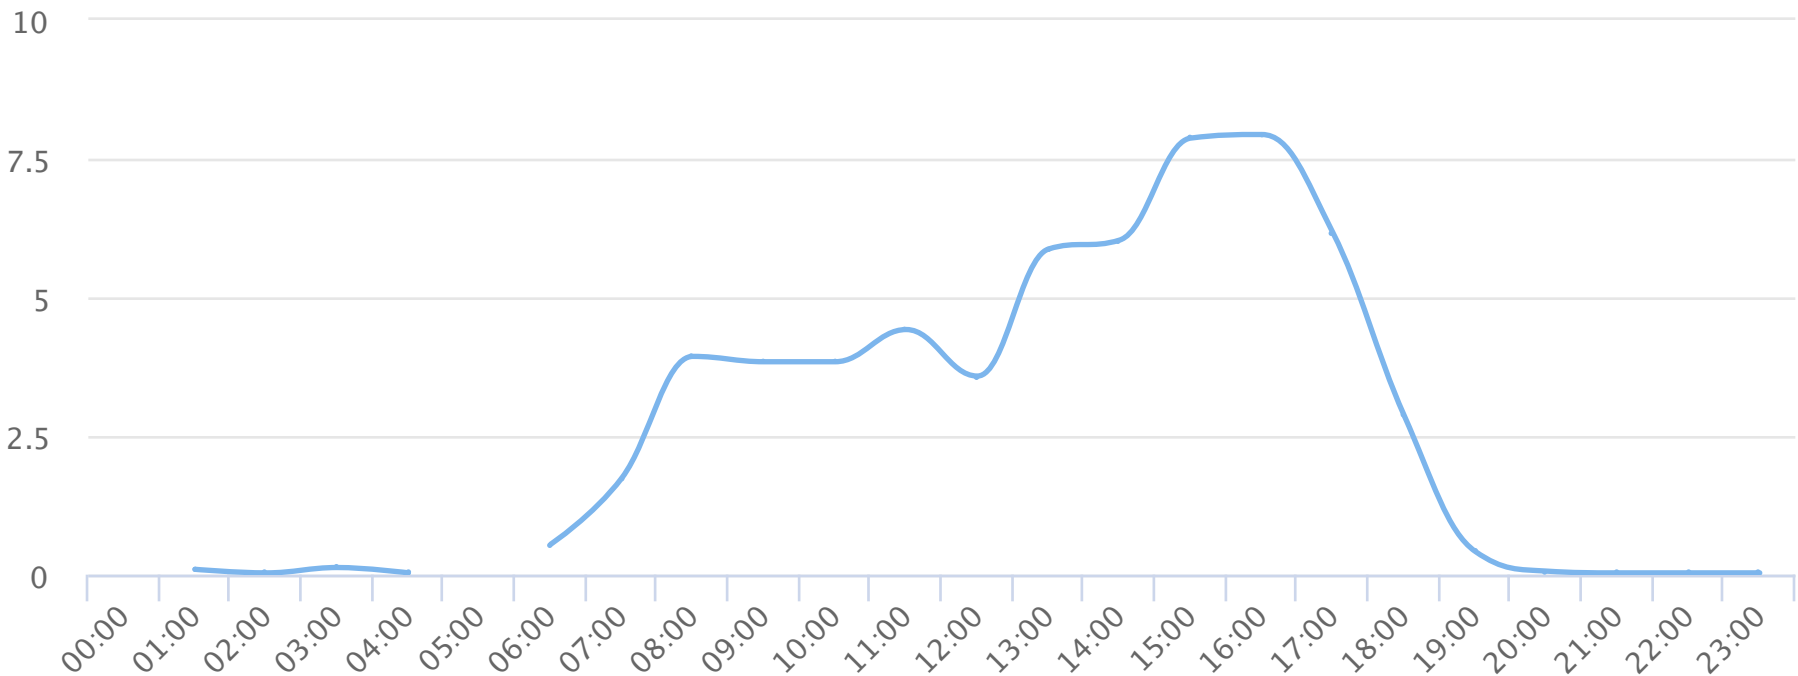

Hours of the day

2019-03-01 to 2019-03-31

Hourly averages

Site Name

TRAILS Drayton N

Average

2.7

Median

2.3

STDV

2.7

Min

0.0

Max

7.9