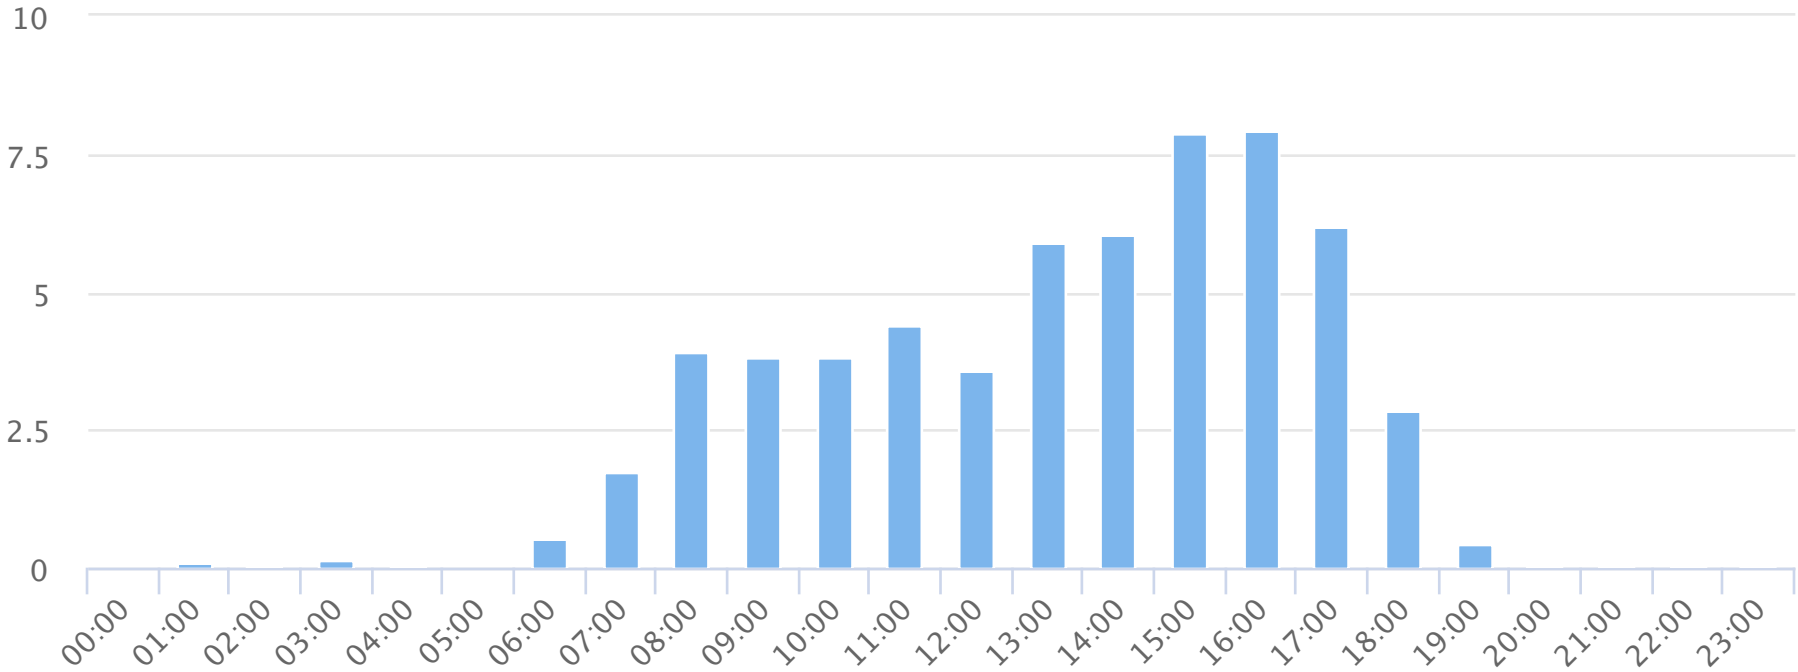

Hours of the day

2019-03-01 to 2019-03-31

Hourly averages

Site Name

TRAILS Drayton N

Average

2.7

Median

2.3

STDV

2.7

Min

0.0

Max

7.9