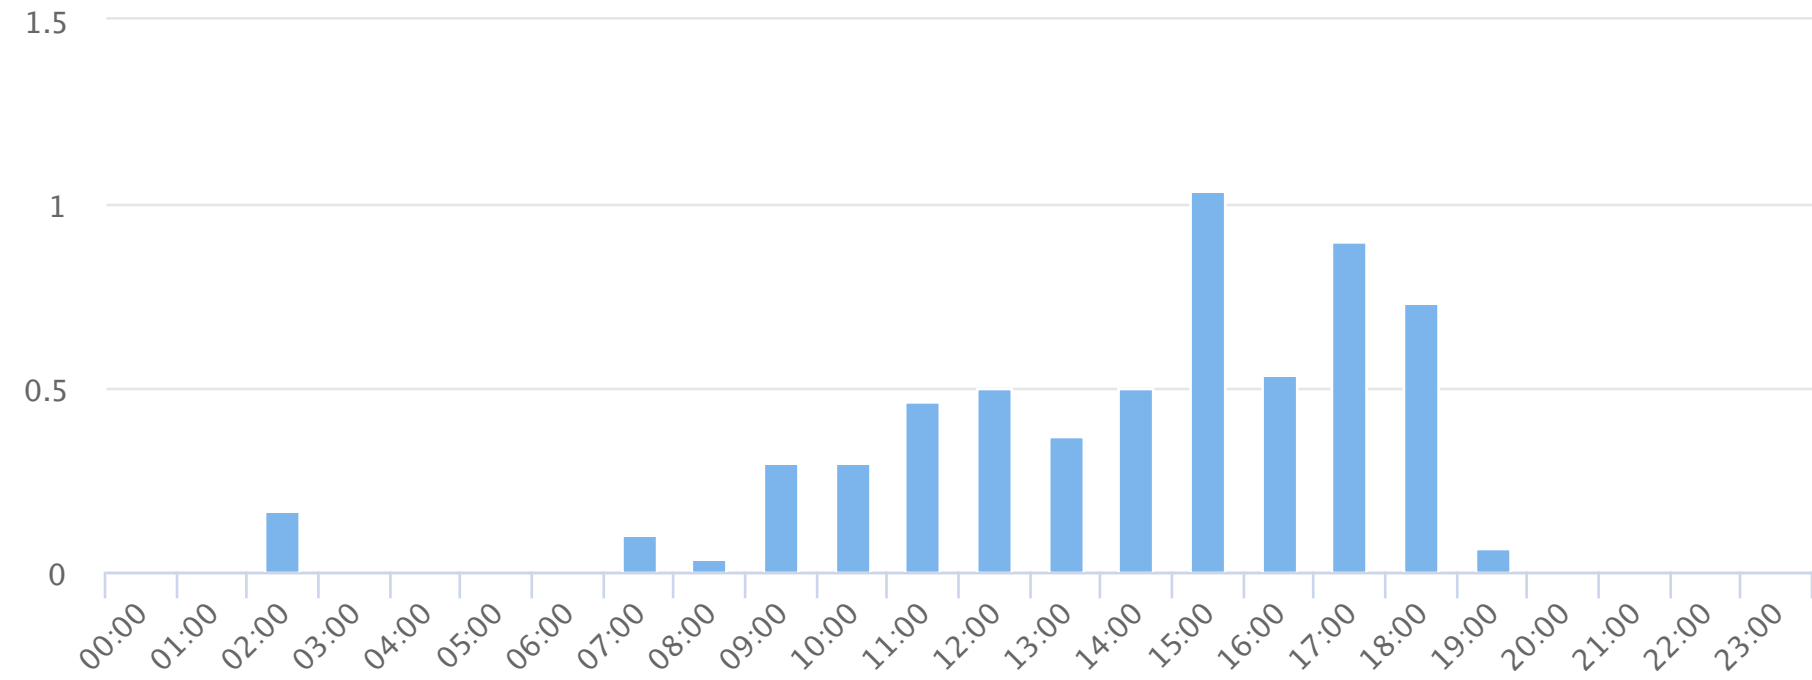

# Hours of the day

2019-03-01 to 2019-03-31

Hourly averages

Site Name	Average	Median	STDV	Min	Max
TRAILS Duncan Park Bike	0.4	0.4	0.3	0.0	1.0