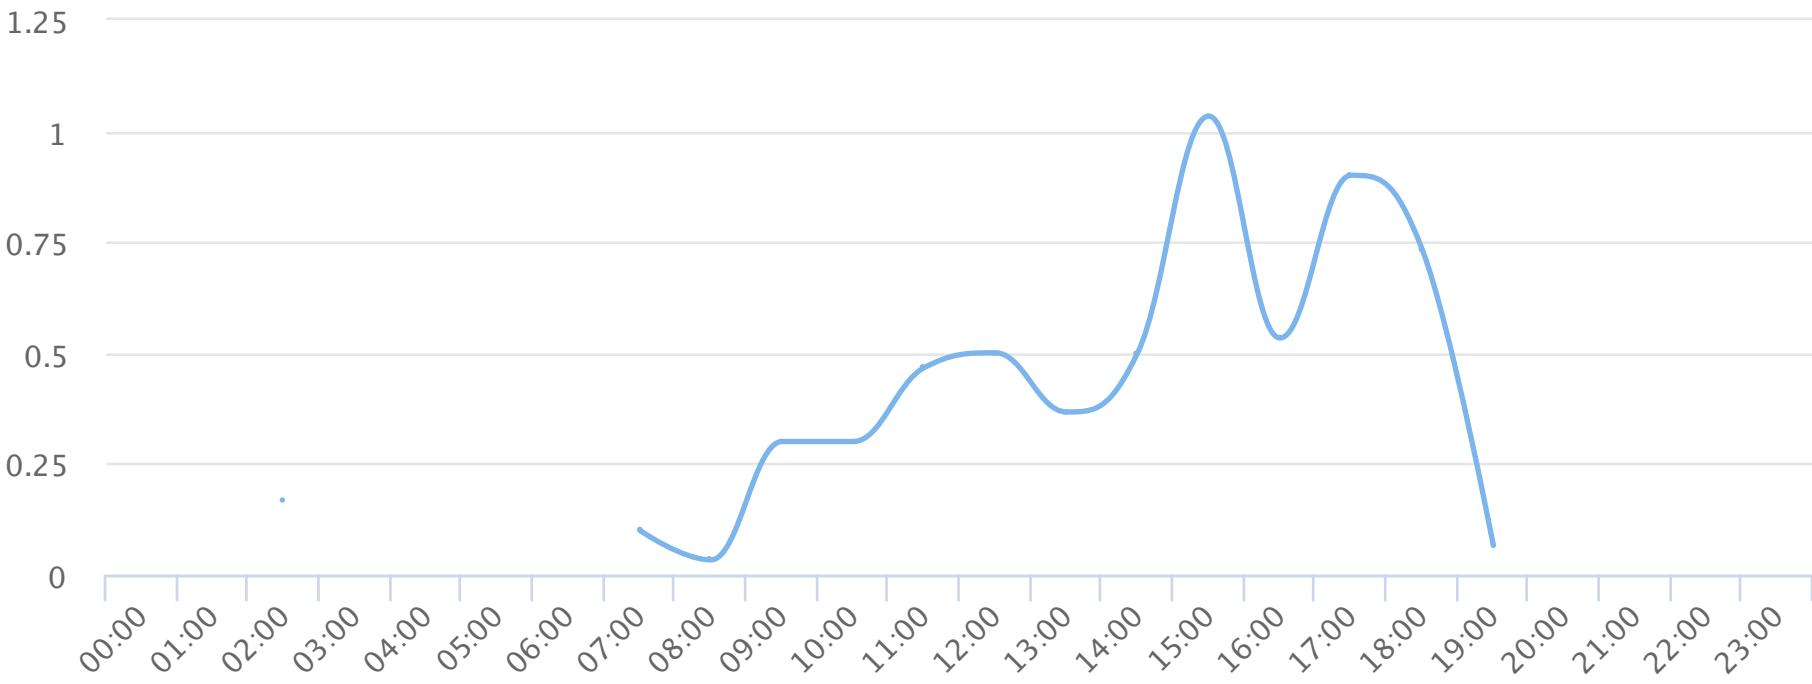

# Hours of the day

2019-03-01 to 2019-03-31

Hourly averages

Site Name	Average	Median	STDV	Min	Max
TRAILS Duncan Park Bike	0.4	0.4	0.3	0.0	1.0