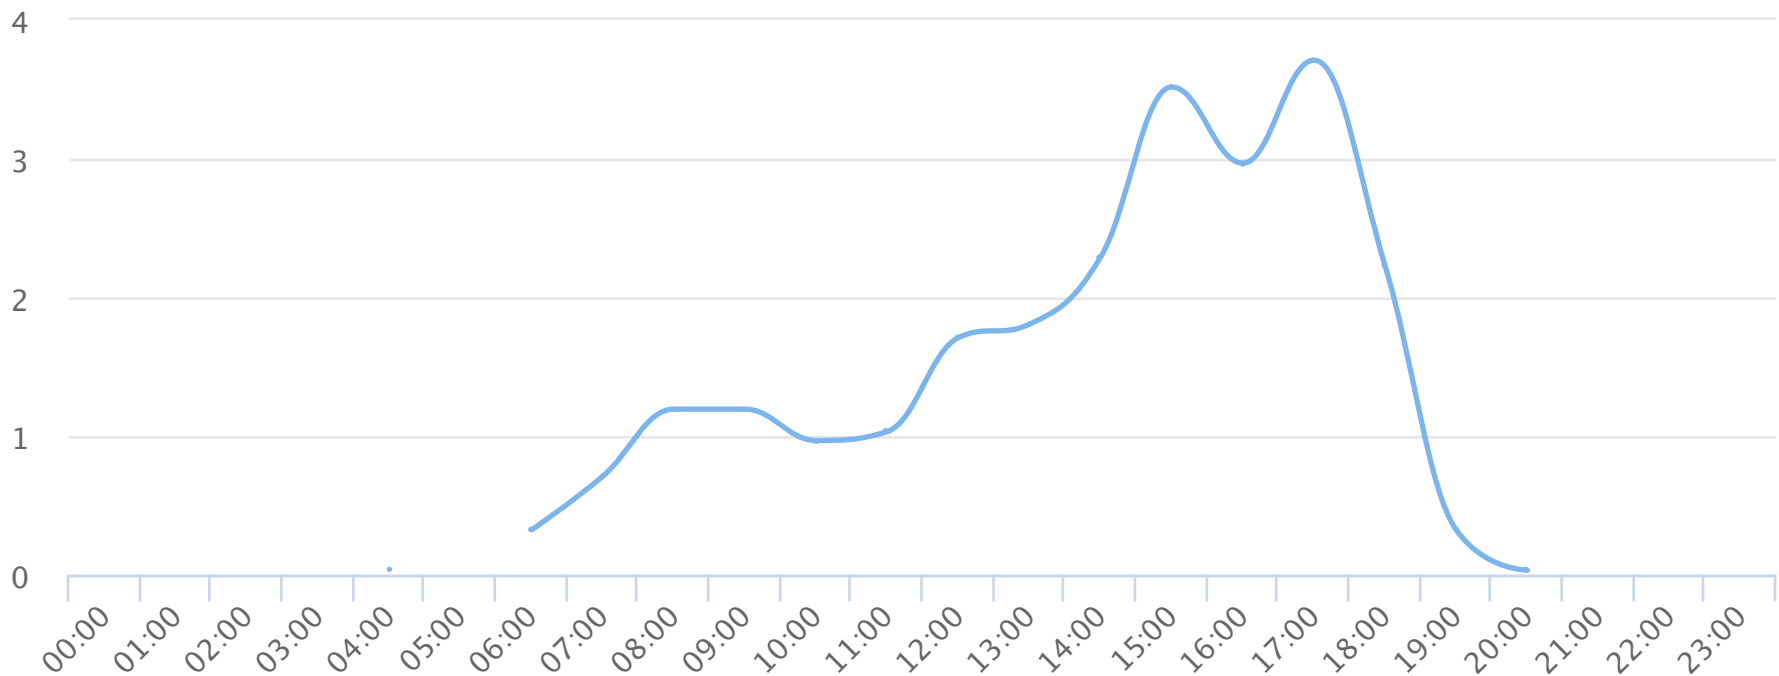

Hours of the day

2019-03-01 to 2019-03-31

Hourly averages

Site Name

Average

Median

STDV

Min

Max

TRAILS Duncan Park Walk

1.5

1.2

1.1

0.0

3.7