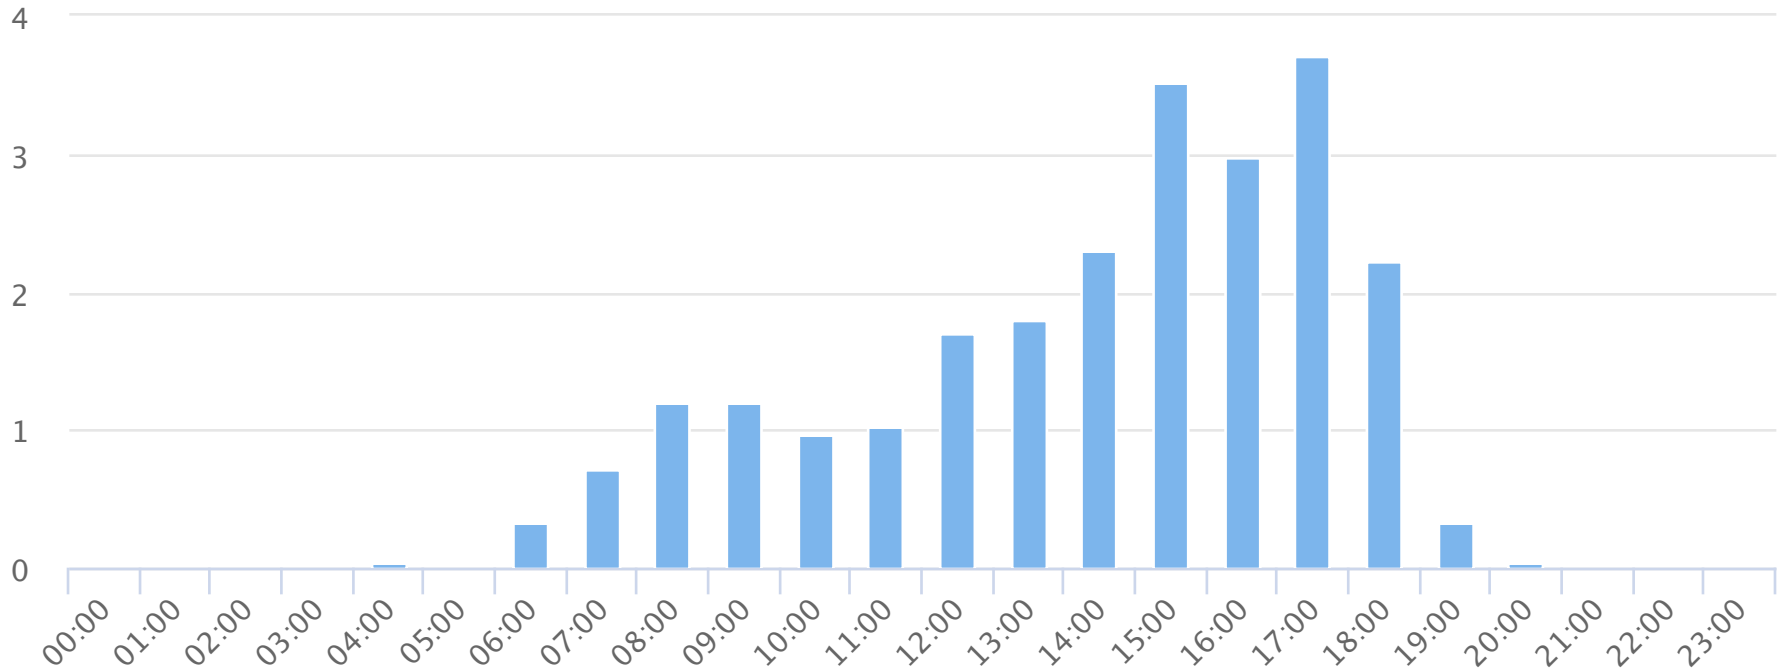

Hours of the day

2019-03-01 to 2019-03-31

Hourly averages

Site Name

Average

Median

STDV

Min

Max

TRAILS Duncan Park Walk

1.5

1.2

1.1

0.0

3.7