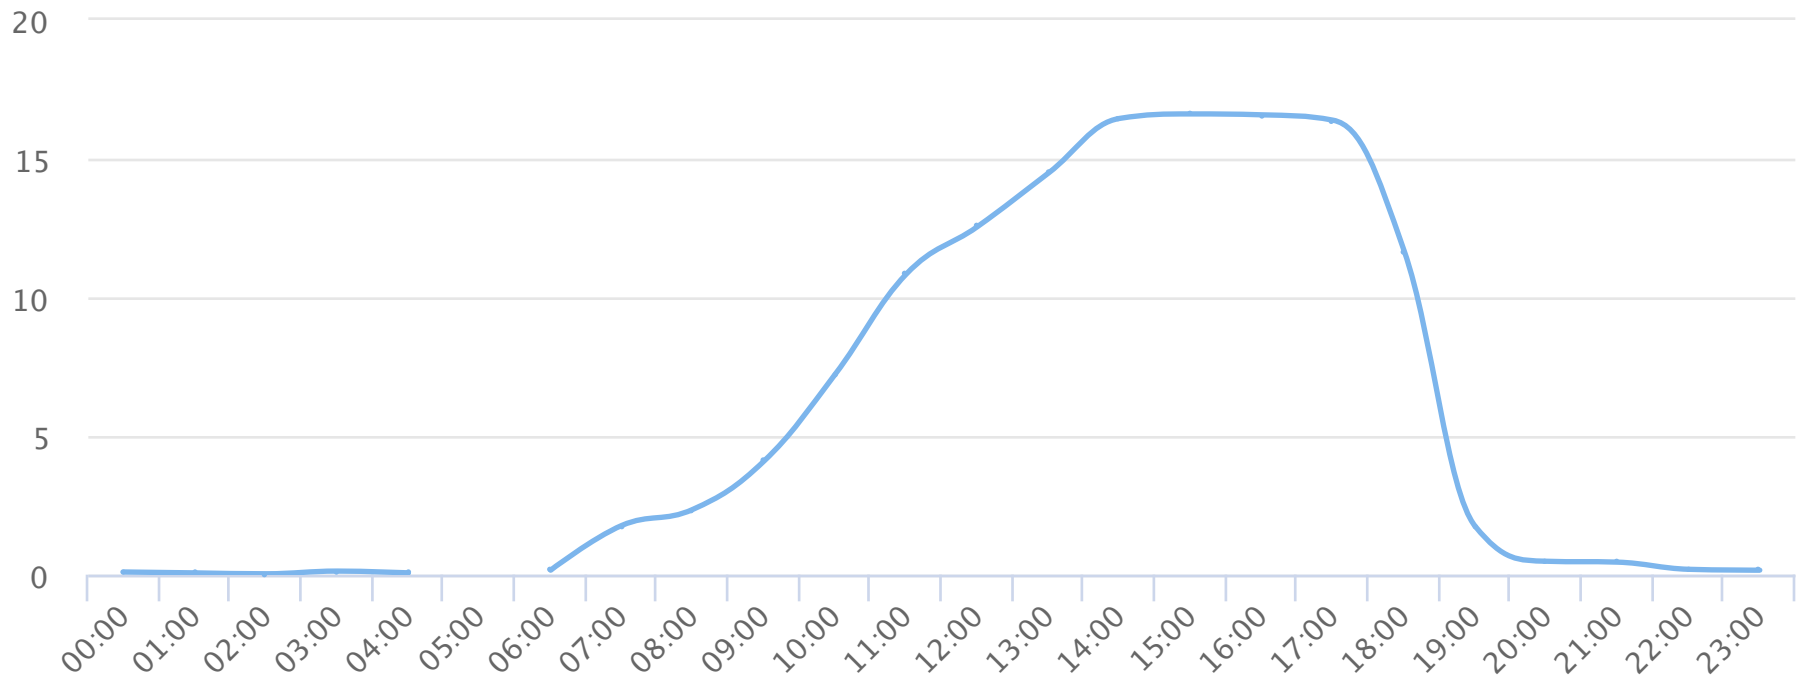

Hours of the day

2019-03-01 to 2019-03-31

Hourly averages

| Site Name | Average | Median | STDV | Min | Max |
|------------------------|---------|--------|------|-----|------|
| TRAILS Glendale Shoals | 5.9 | 1.8 | 6.6 | 0.0 | 16.6 |