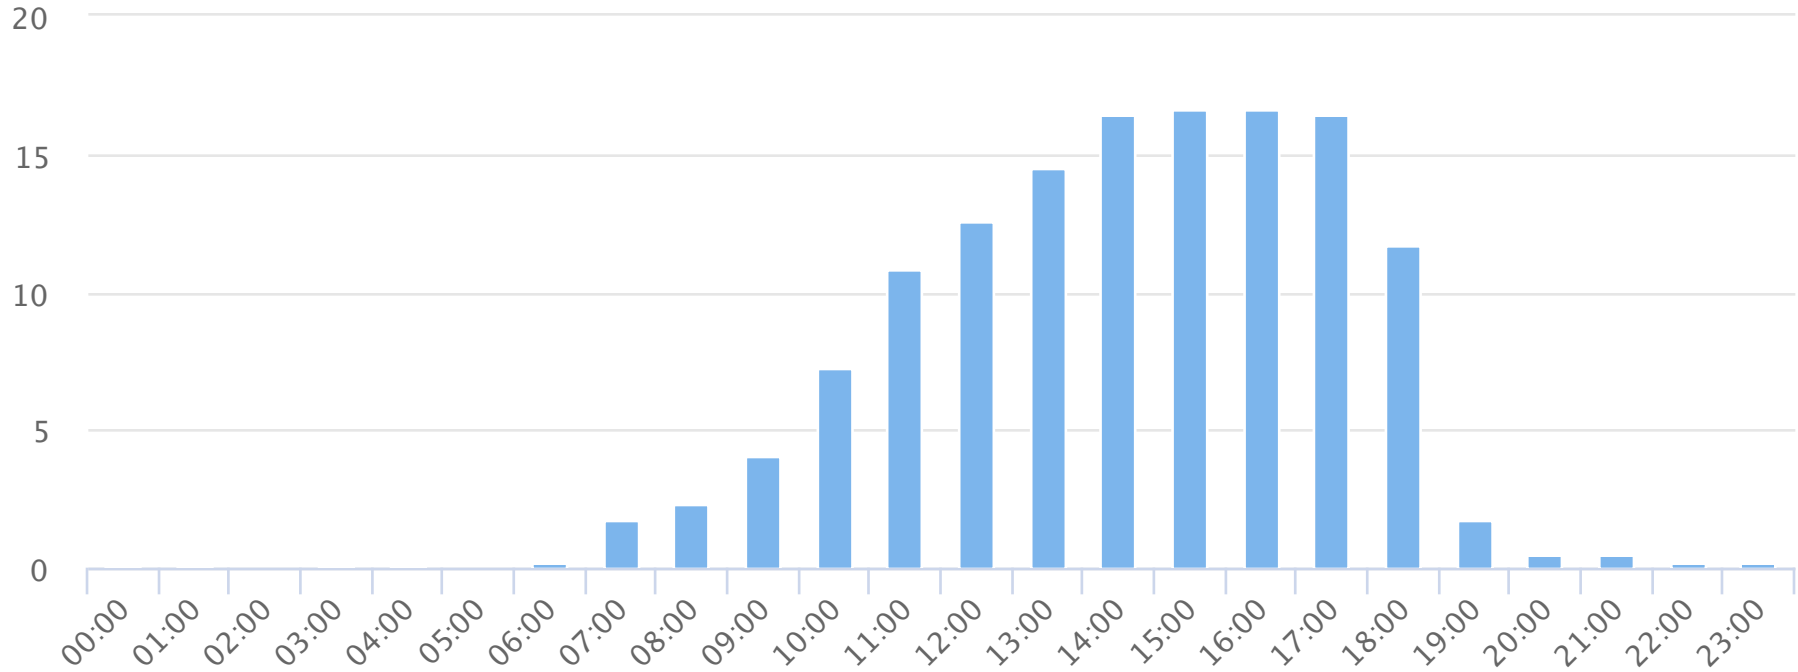

Hours of the day

2019-03-01 to 2019-03-31

Hourly averages

| Site Name | Average | Median | STDV | Min | Max |
|------------------------|---------|--------|------|-----|------|
| TRAILS Glendale Shoals | 5.9 | 1.8 | 6.6 | 0.0 | 16.6 |