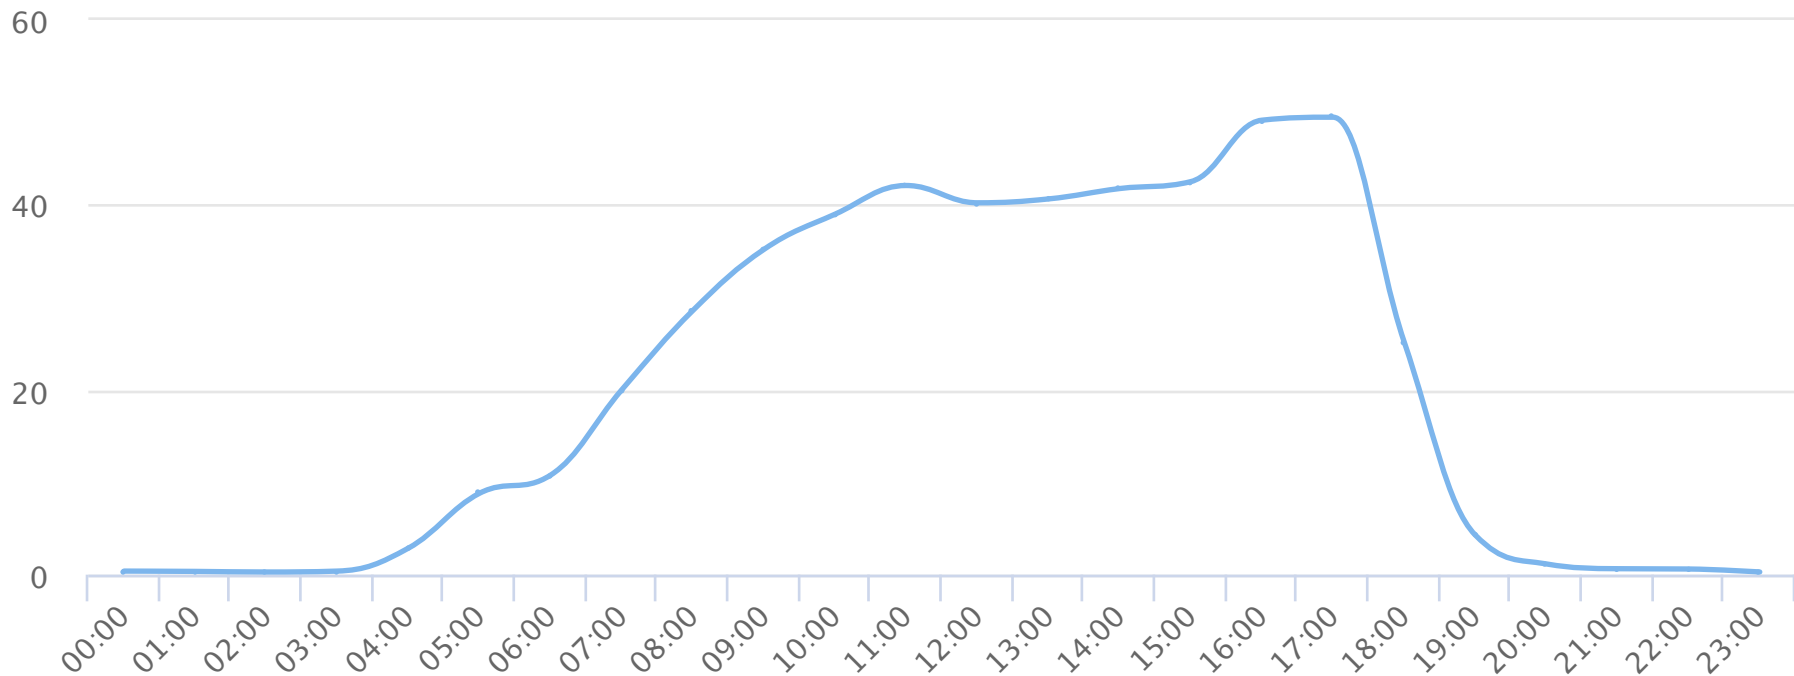

Hours of the day

2019-03-01 to 2019-03-31

Hourly averages

Site Name	Average	Median	STDV	Min	Max
TRAILS MBF Rail Trail N	20.2	15.4	18.8	0.3	49.5