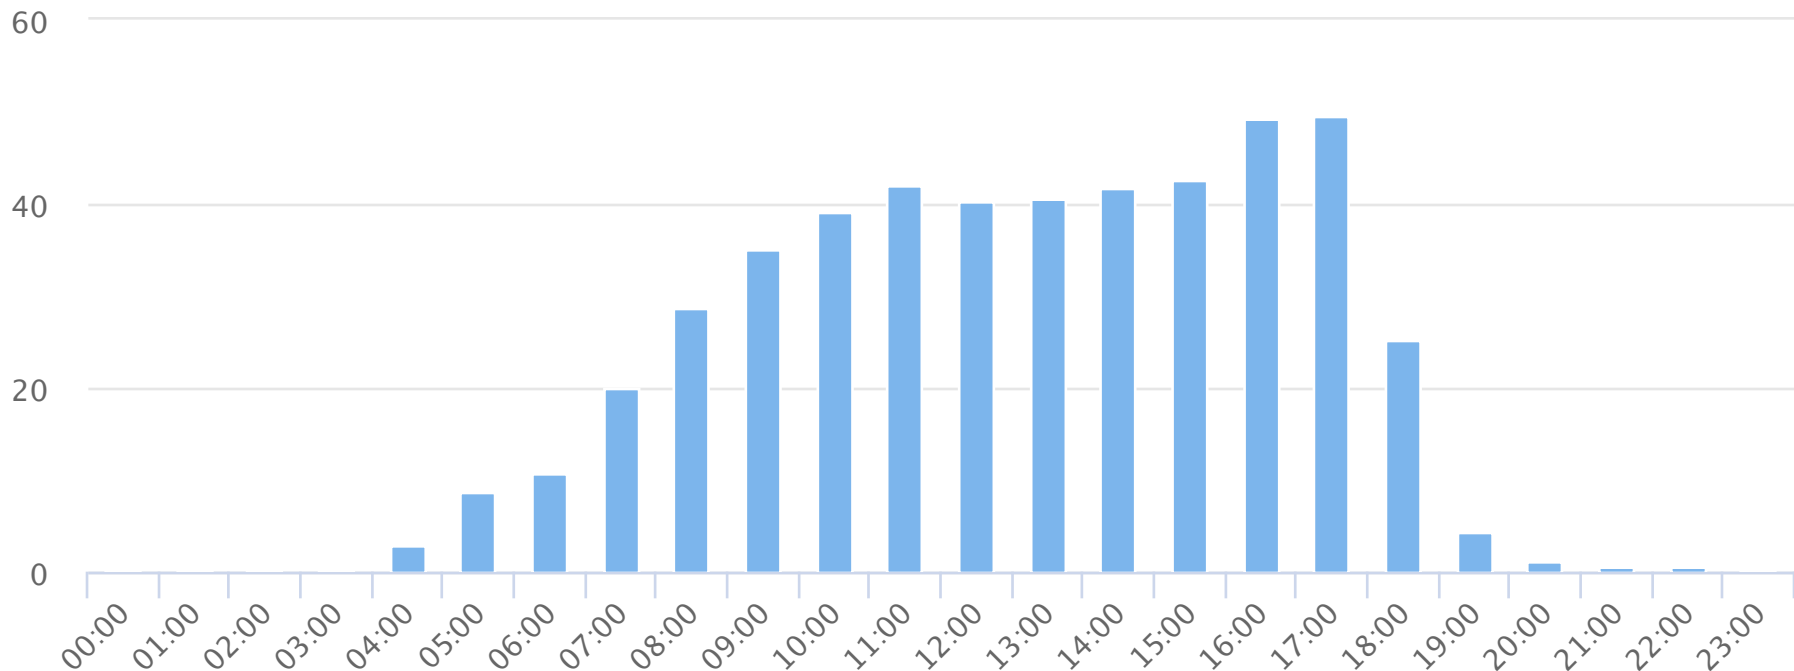

Hours of the day

2019-03-01 to 2019-03-31

Hourly averages

Site Name	Average	Median	STDV	Min	Max
TRAILS MBF Rail Trail N	20.2	15.4	18.8	0.3	49.5