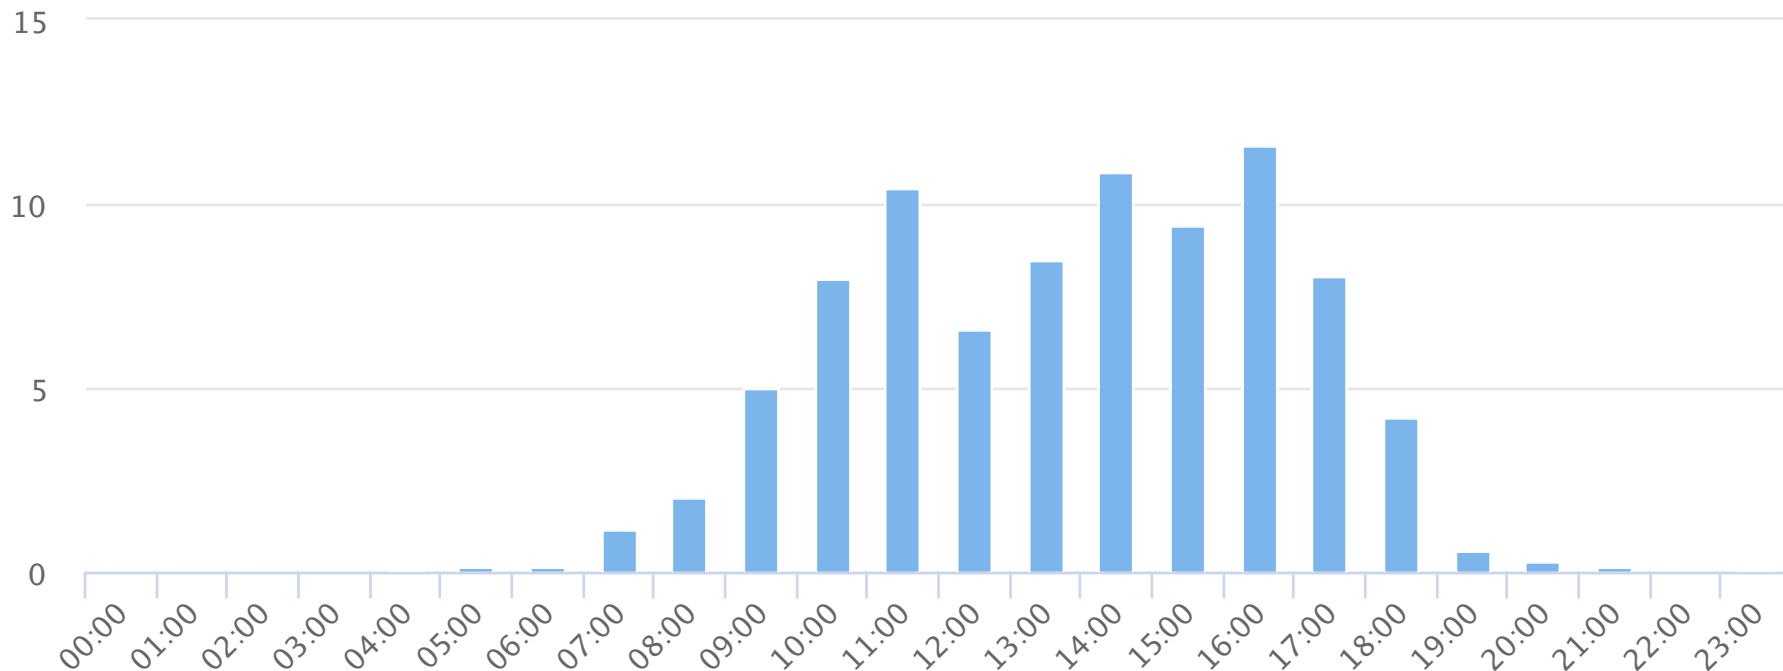

# Hours of the day

2019-03-01 to 2019-03-31

Hourly averages

Site Name	Average	Median	STDV	Min	Max
TRAILS Rail Yard	4.6	4.2	4.2	0.1	11.6