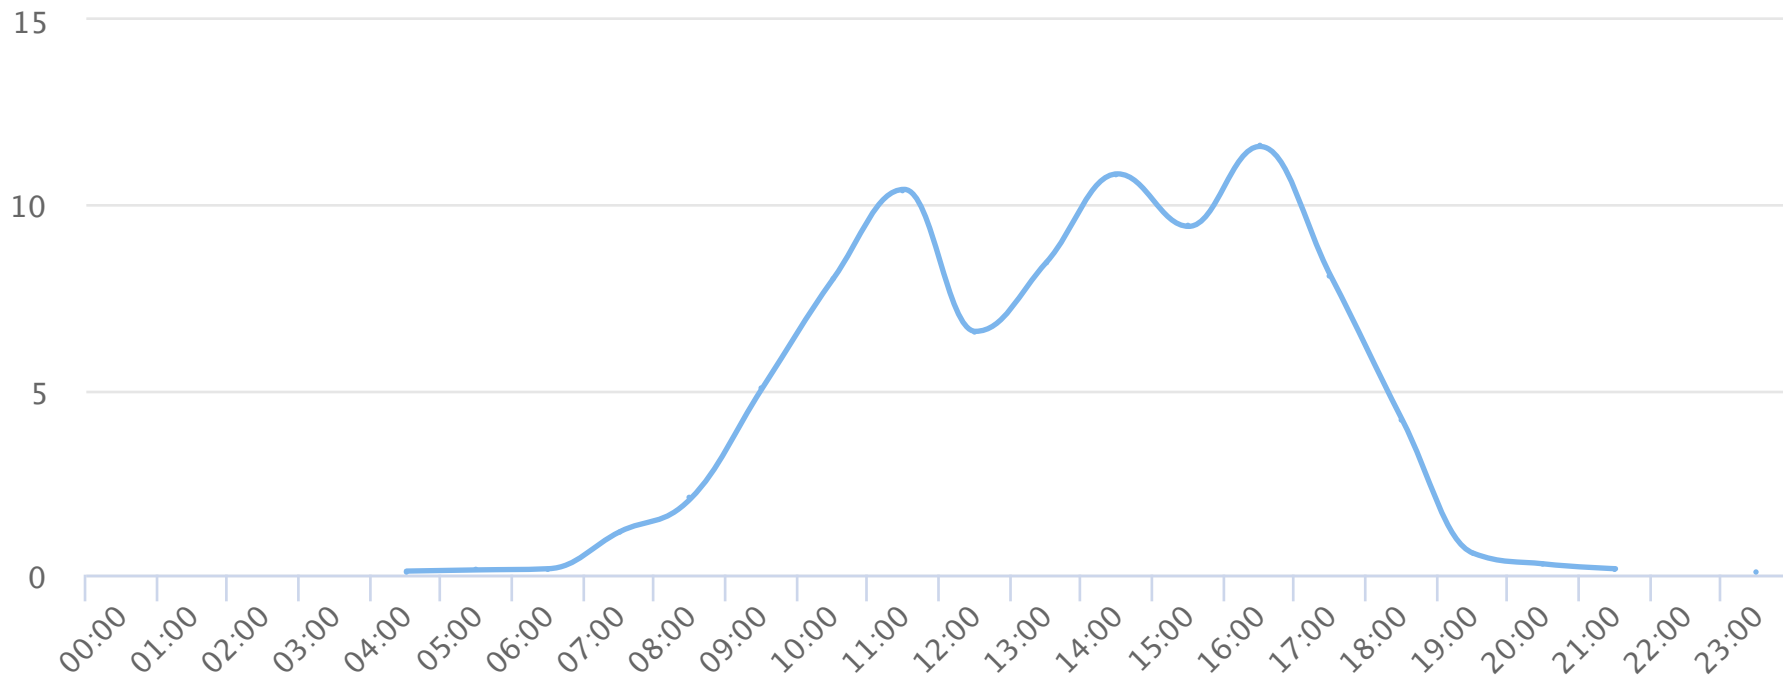

# Hours of the day

2019-03-01 to 2019-03-31

Hourly averages

Site Name	Average	Median	STDV	Min	Max
TRAILS Rail Yard	4.6	4.2	4.2	0.1	11.6