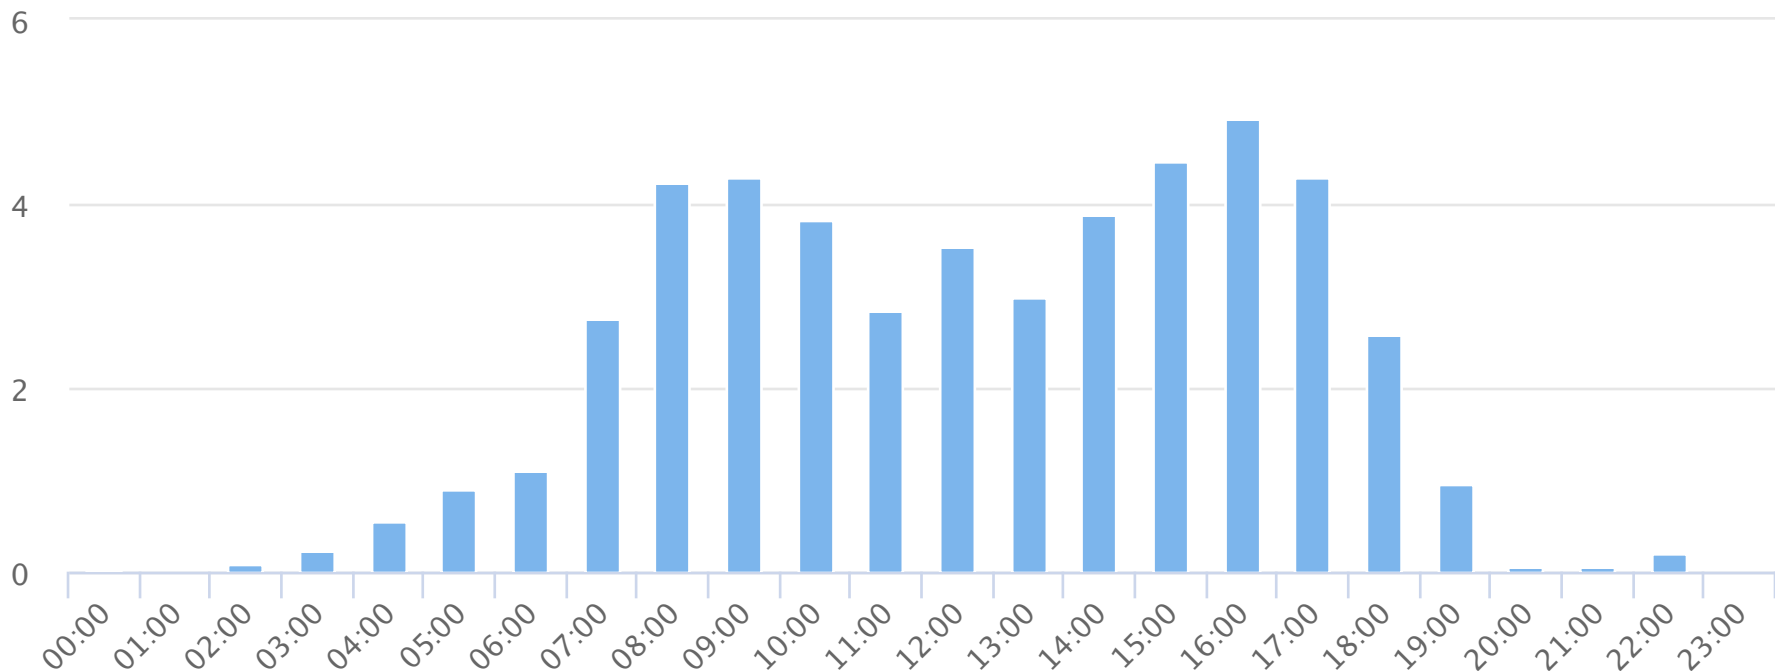

# Hours of the day

2019-03-01 to 2019-03-31

Hourly averages

Site Name	Average	Median	STDV	Min	Max
TRAILS Wadsworth Trail	2.2	2.7	1.8	0.0	4.9