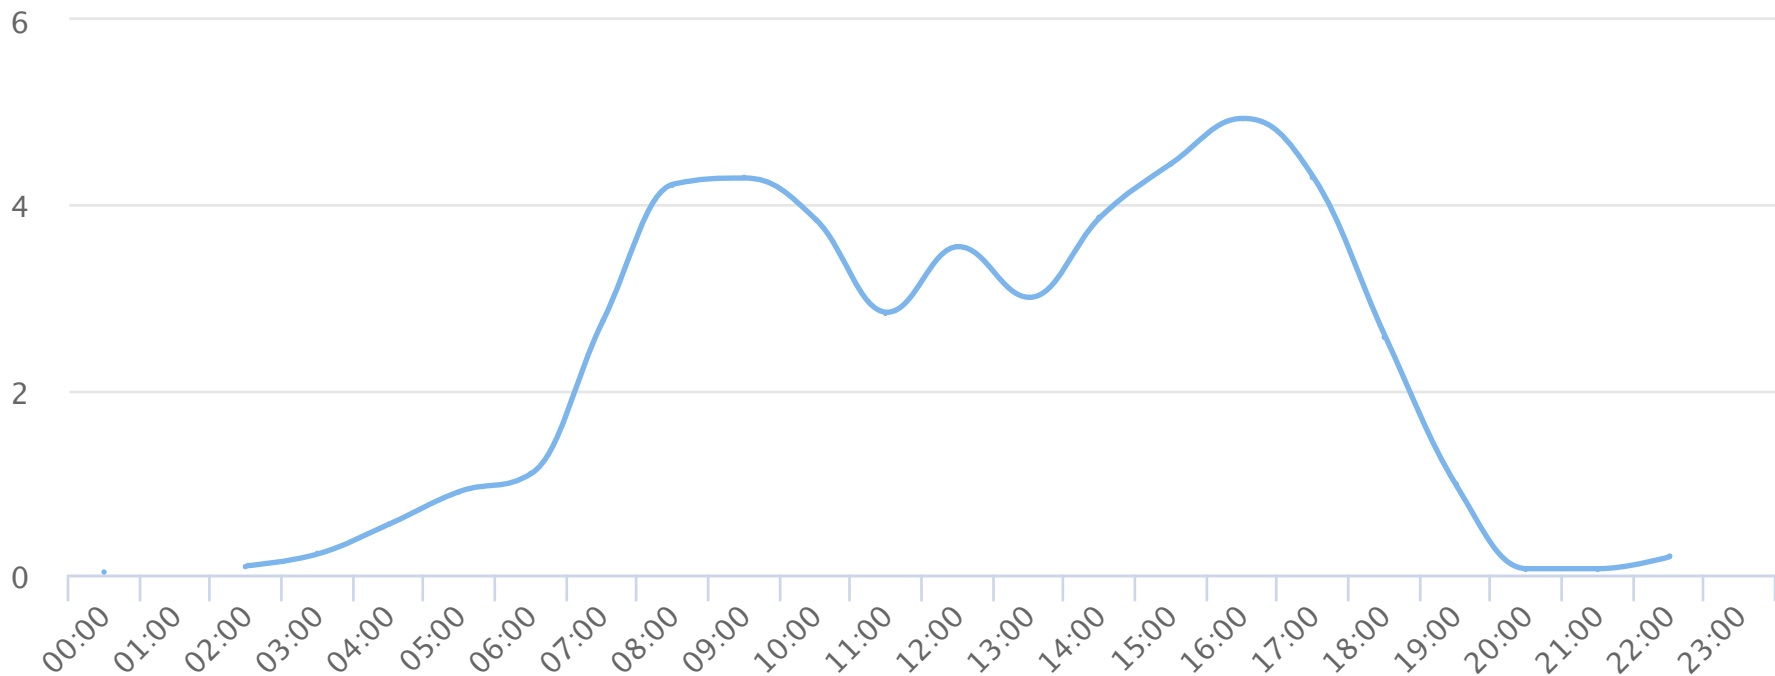

# Hours of the day

2019-03-01 to 2019-03-31

Hourly averages

Site Name	Average	Median	STDV	Min	Max
TRAILS Wadsworth Trail	2.2	2.7	1.8	0.0	4.9