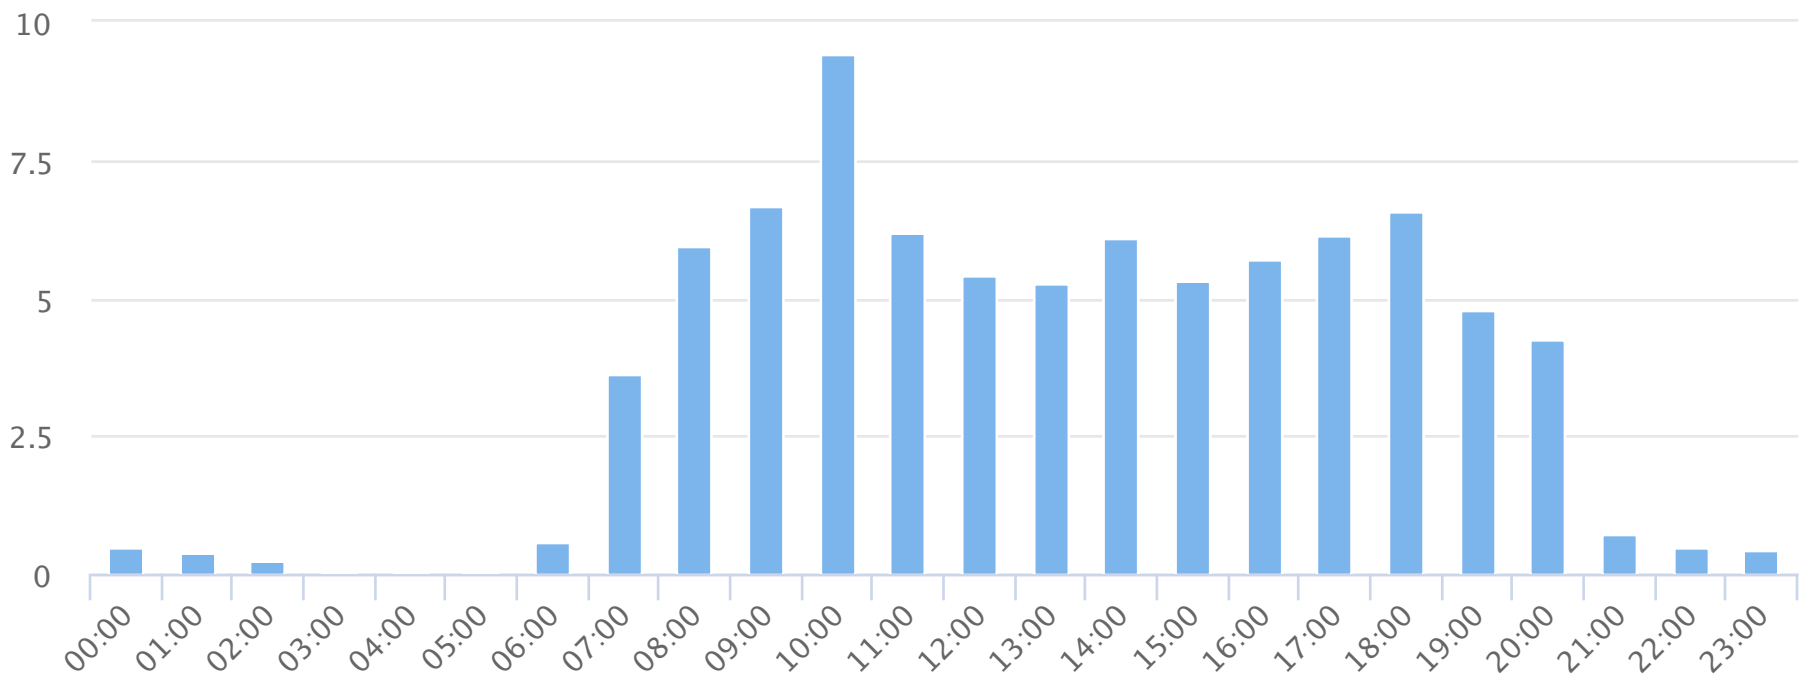

Hours of the day

2018-07-01 to 2018-08-01

Hourly averages

Site Name

TRAILS Butterfly Branch

Average

3.5

Median

4.5

STDV

2.9

Min

0.1

Max

9.4