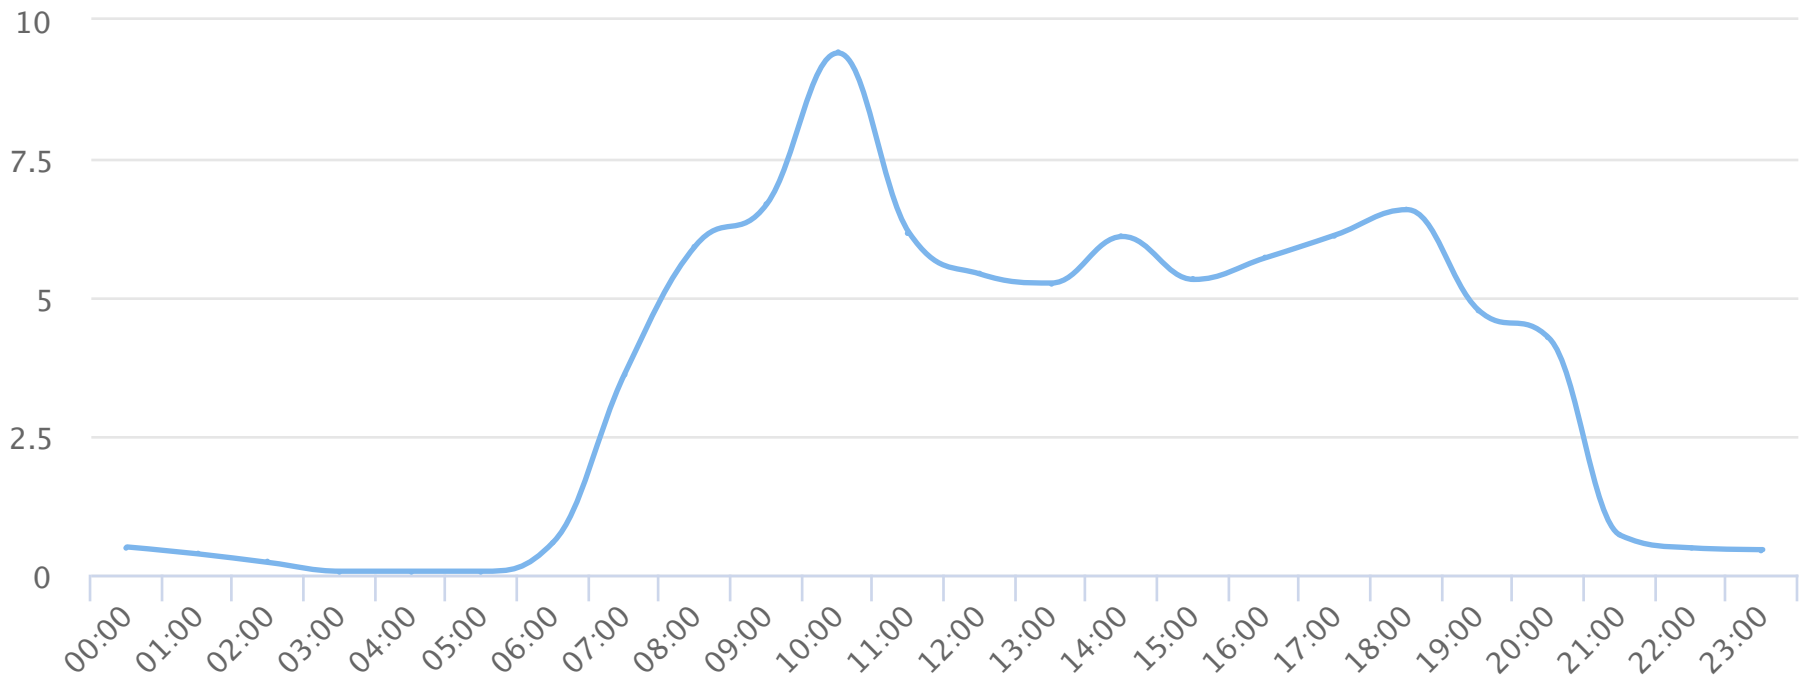

Hours of the day

2018-07-01 to 2018-08-01

Hourly averages

Site Name

TRAILS Butterfly Branch

Average

3.5

Median

4.5

STDV

2.9

Min

0.1

Max

9.4