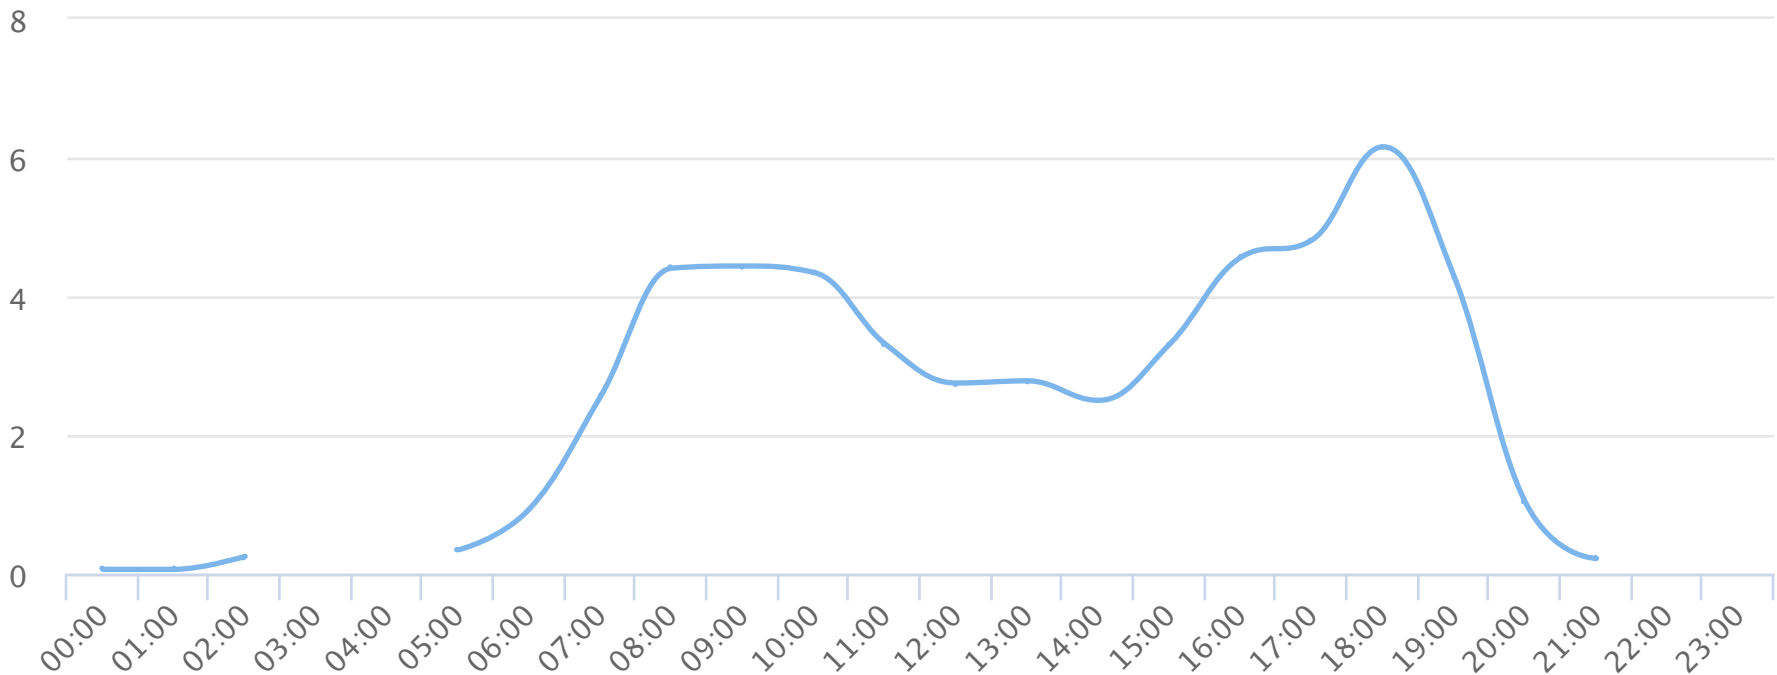

Hours of the day

2018-05-01 to 2018-06-01

Hourly averages

| Site Name | Average | Median | STDV | Min | Max |
|------------------|---------|--------|------|-----|-----|
| TRAILS Drayton N | 2.7 | 2.8 | 1.9 | 0.1 | 6.2 |