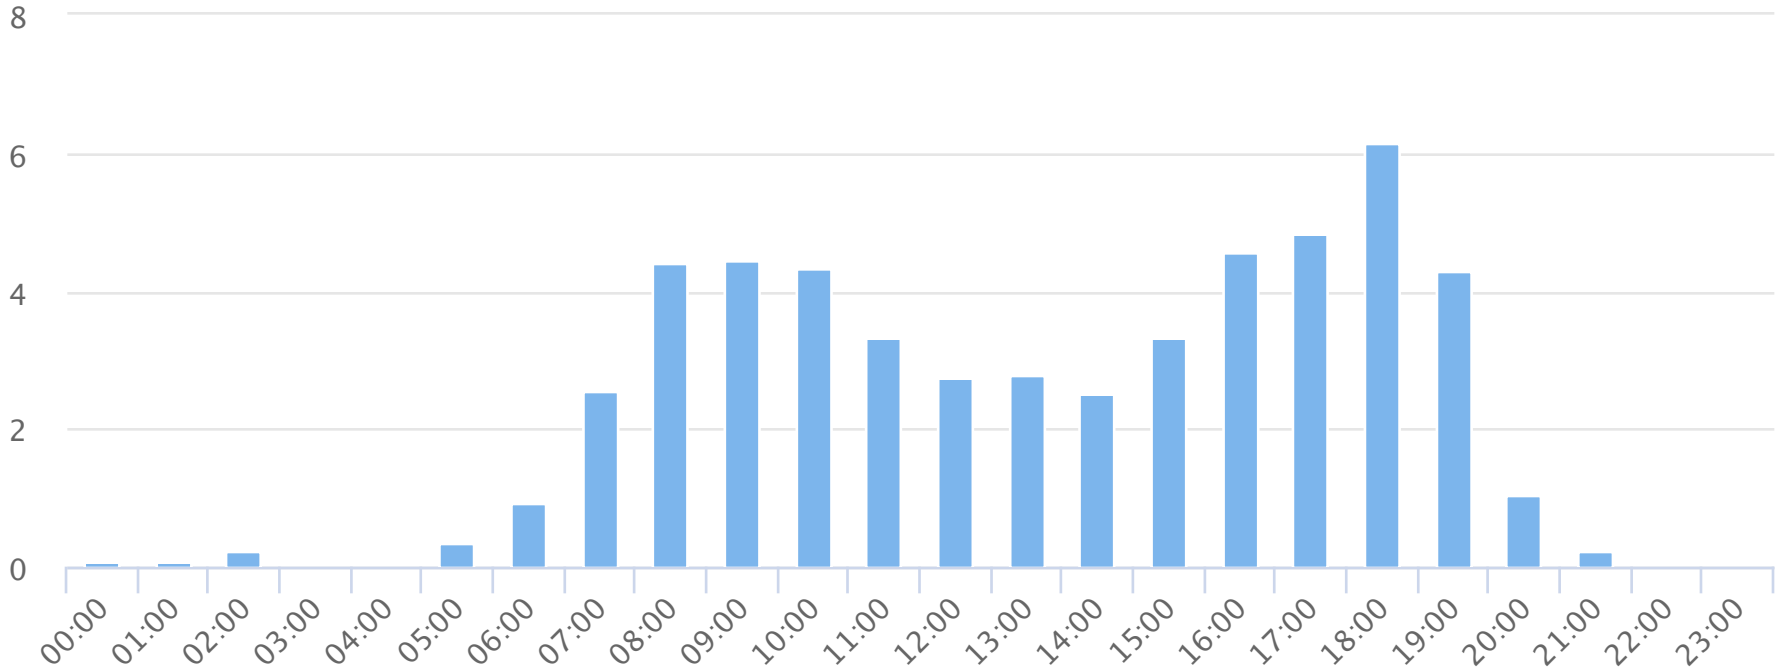

Hours of the day

2018-05-01 to 2018-06-01

Hourly averages

| Site Name | Average | Median | STDV | Min | Max |
|------------------|---------|--------|------|-----|-----|
| TRAILS Drayton N | 2.7 | 2.8 | 1.9 | 0.1 | 6.2 |