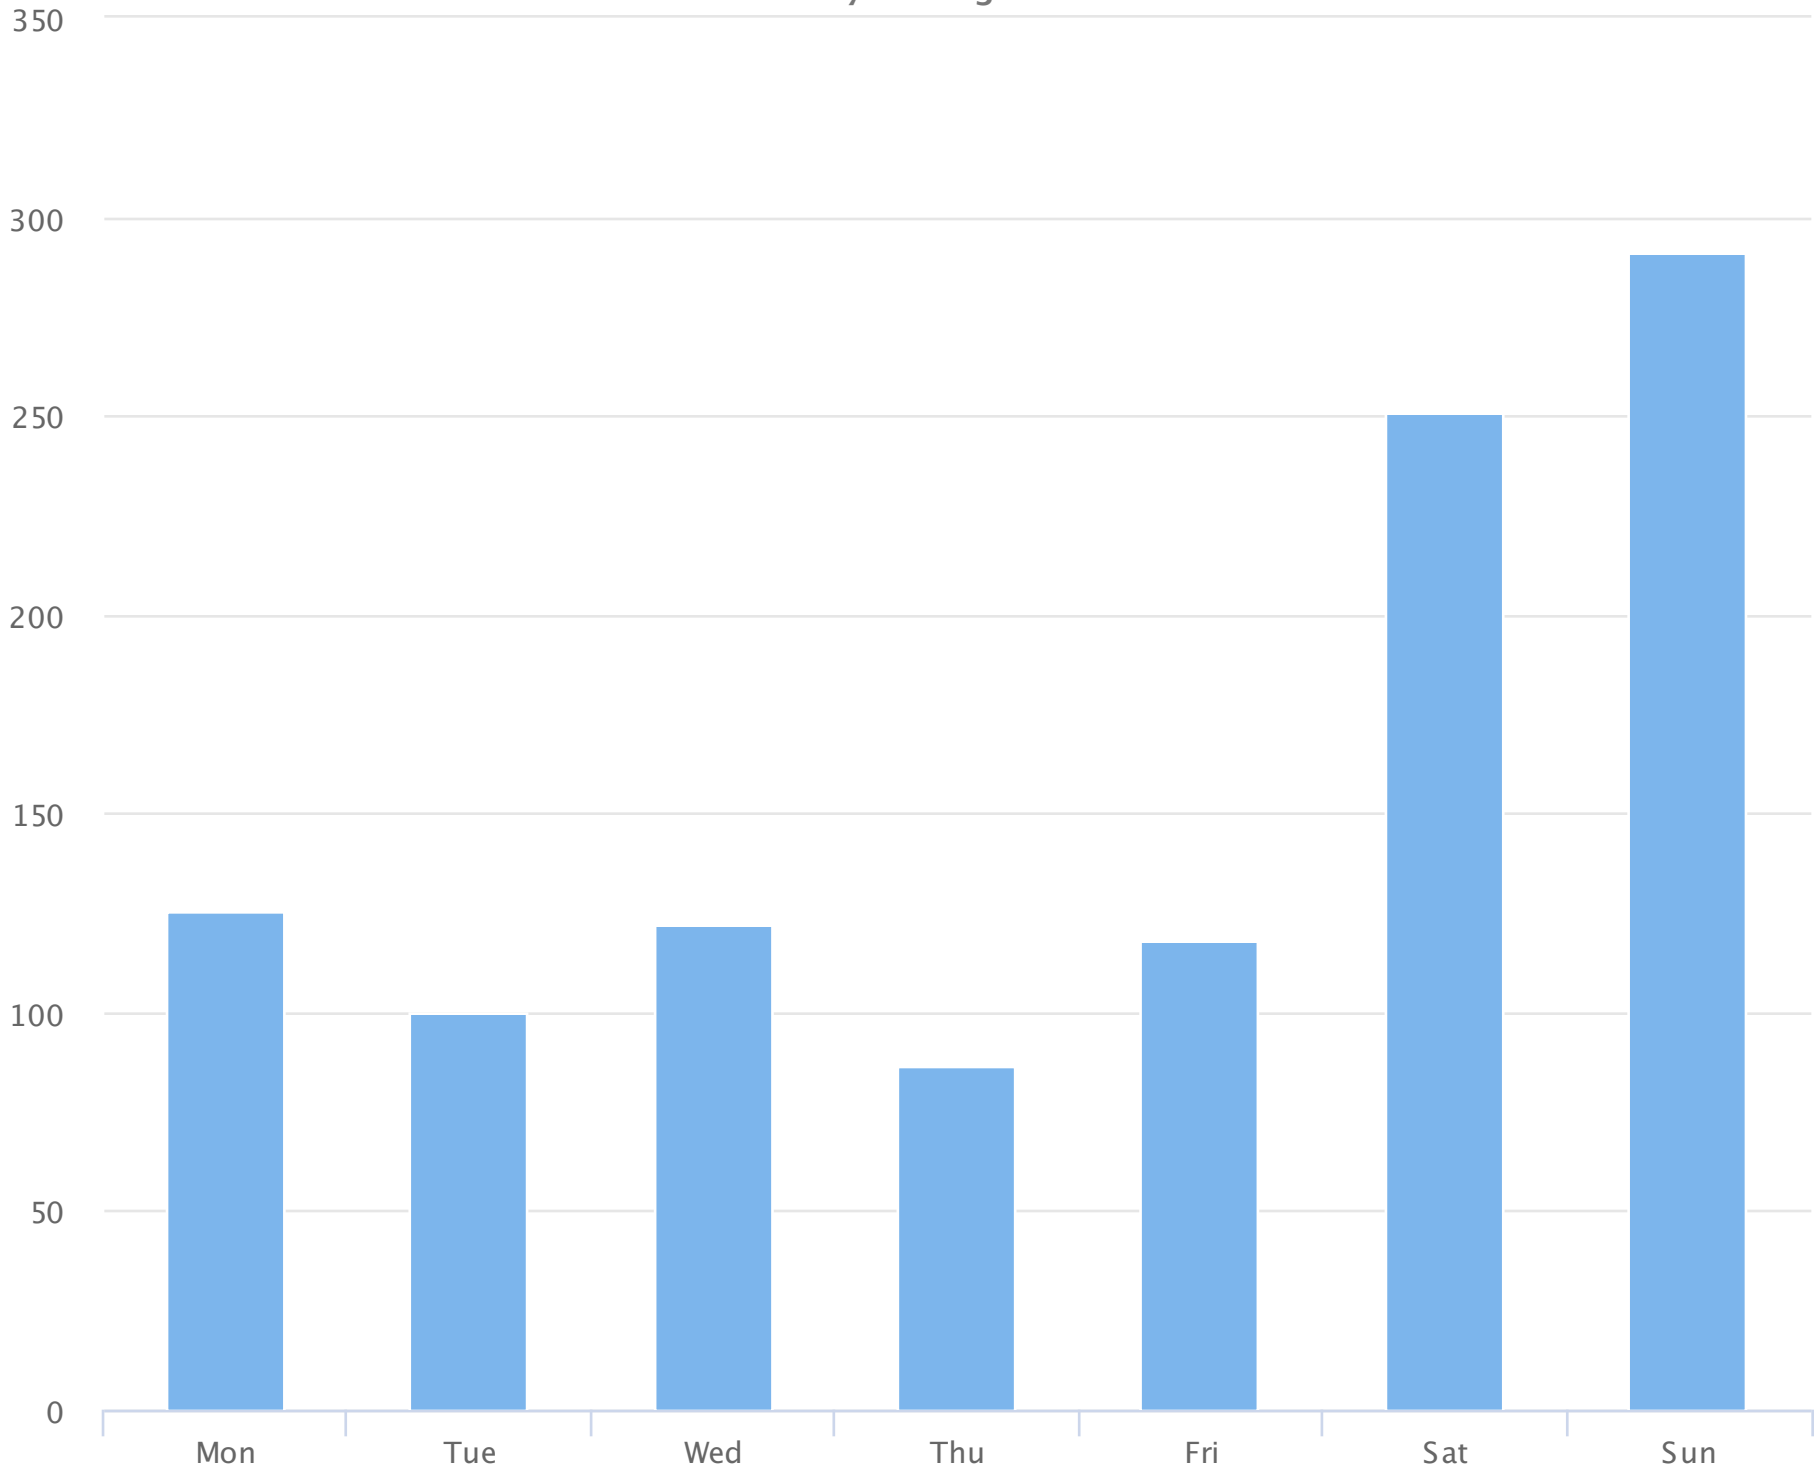

# Days of the week

2018-05-01 to 2018-06-01

Daily averages

Site Name	Average	Median	STDV	Min	Max
TRAILS Glendale Shoals	156.1	121.8	74.4	86.2	290.8