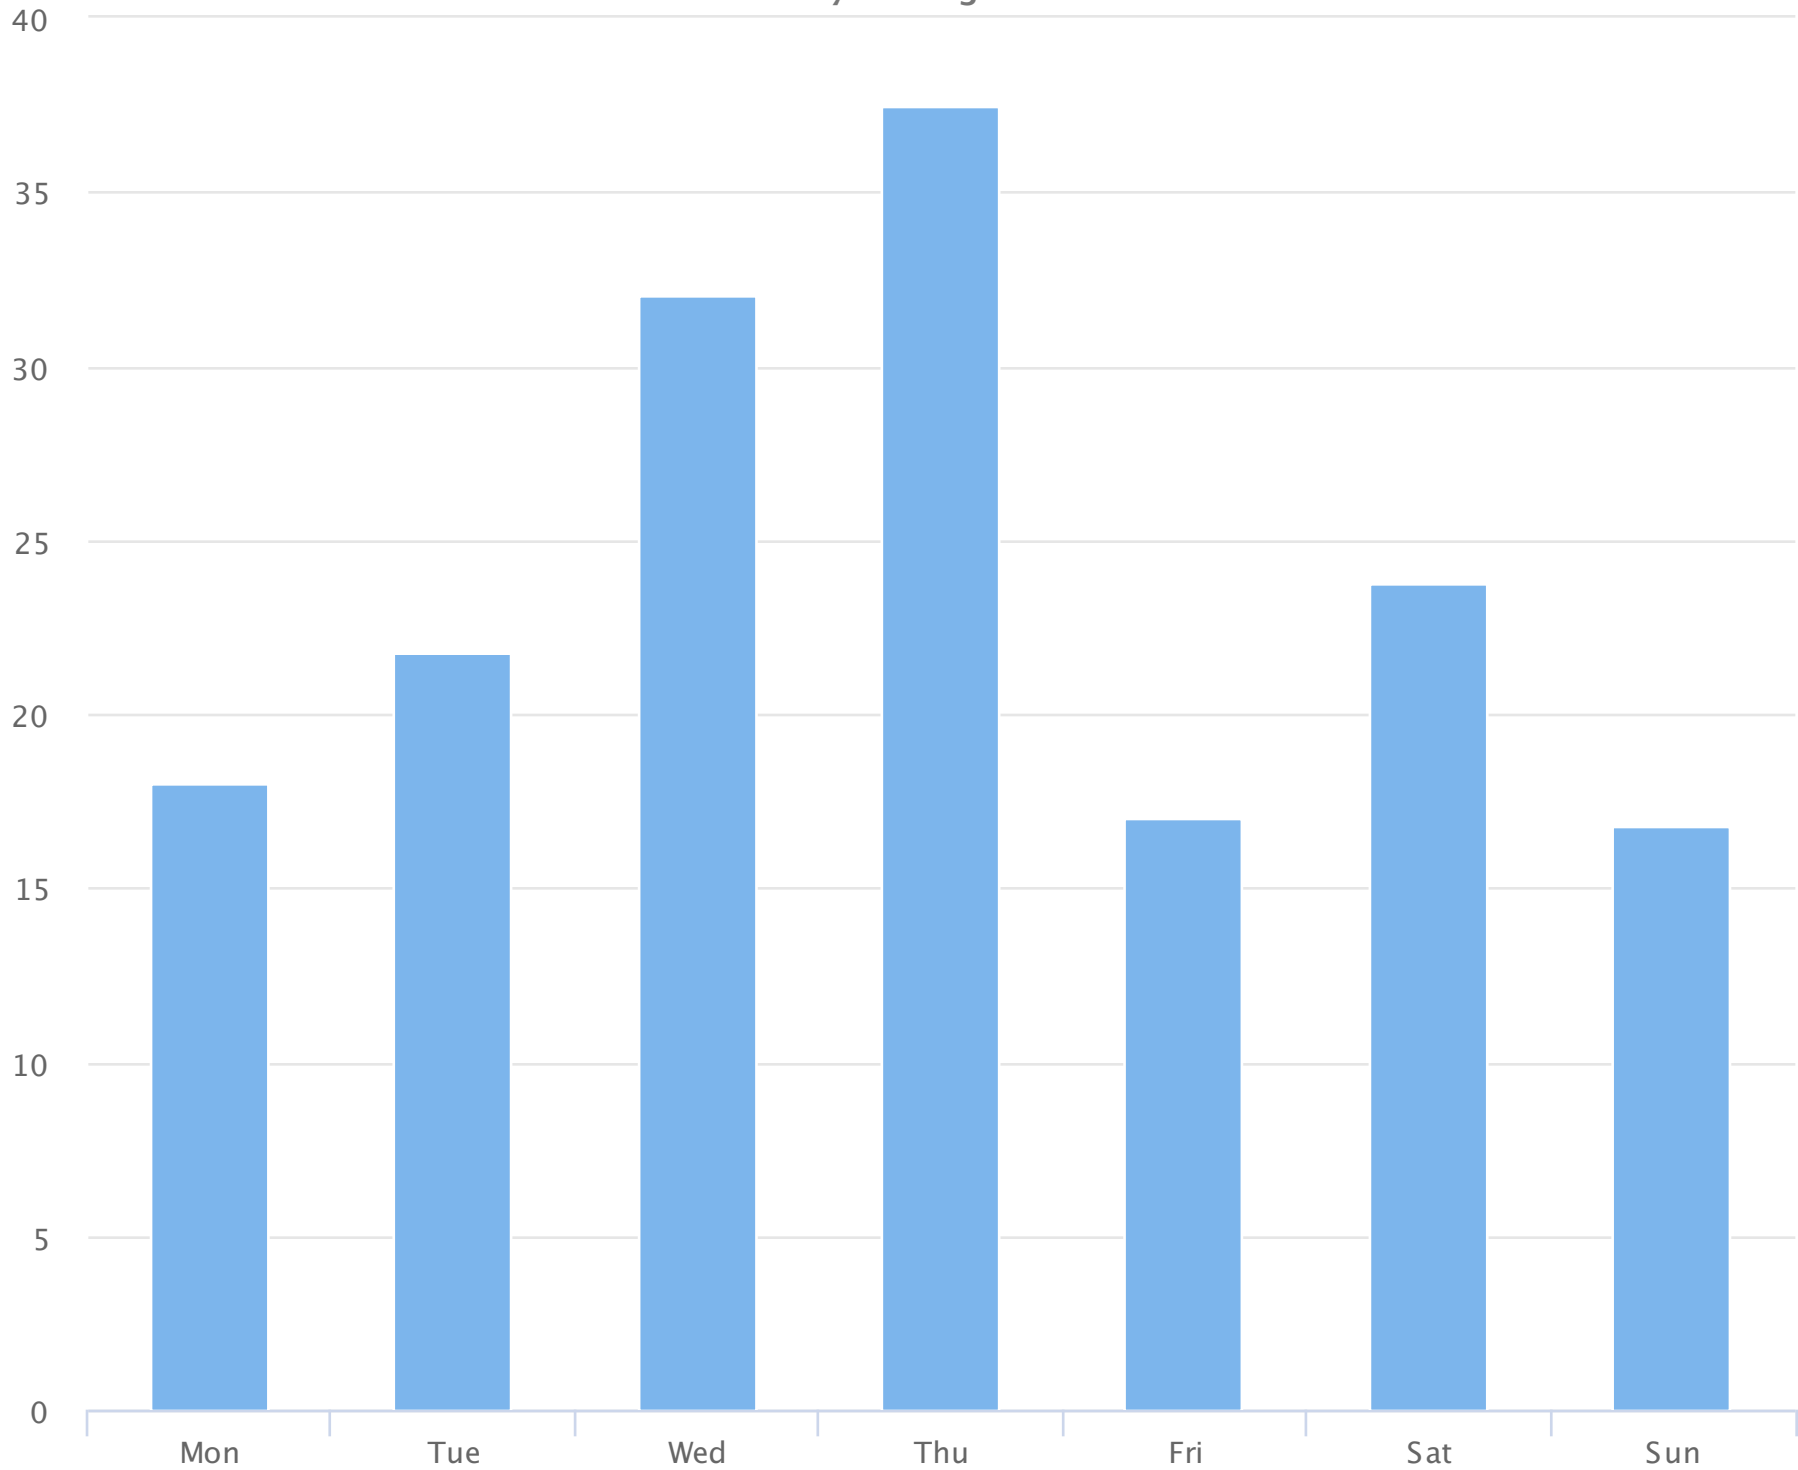

Days of the week

2018-07-01 to 2018-07-30

Daily averages

Site Name	Average	Median	STDV	Min	Max
TRAILS Duncan Park Walk	23.8	21.8	7.4	16.8	37.5