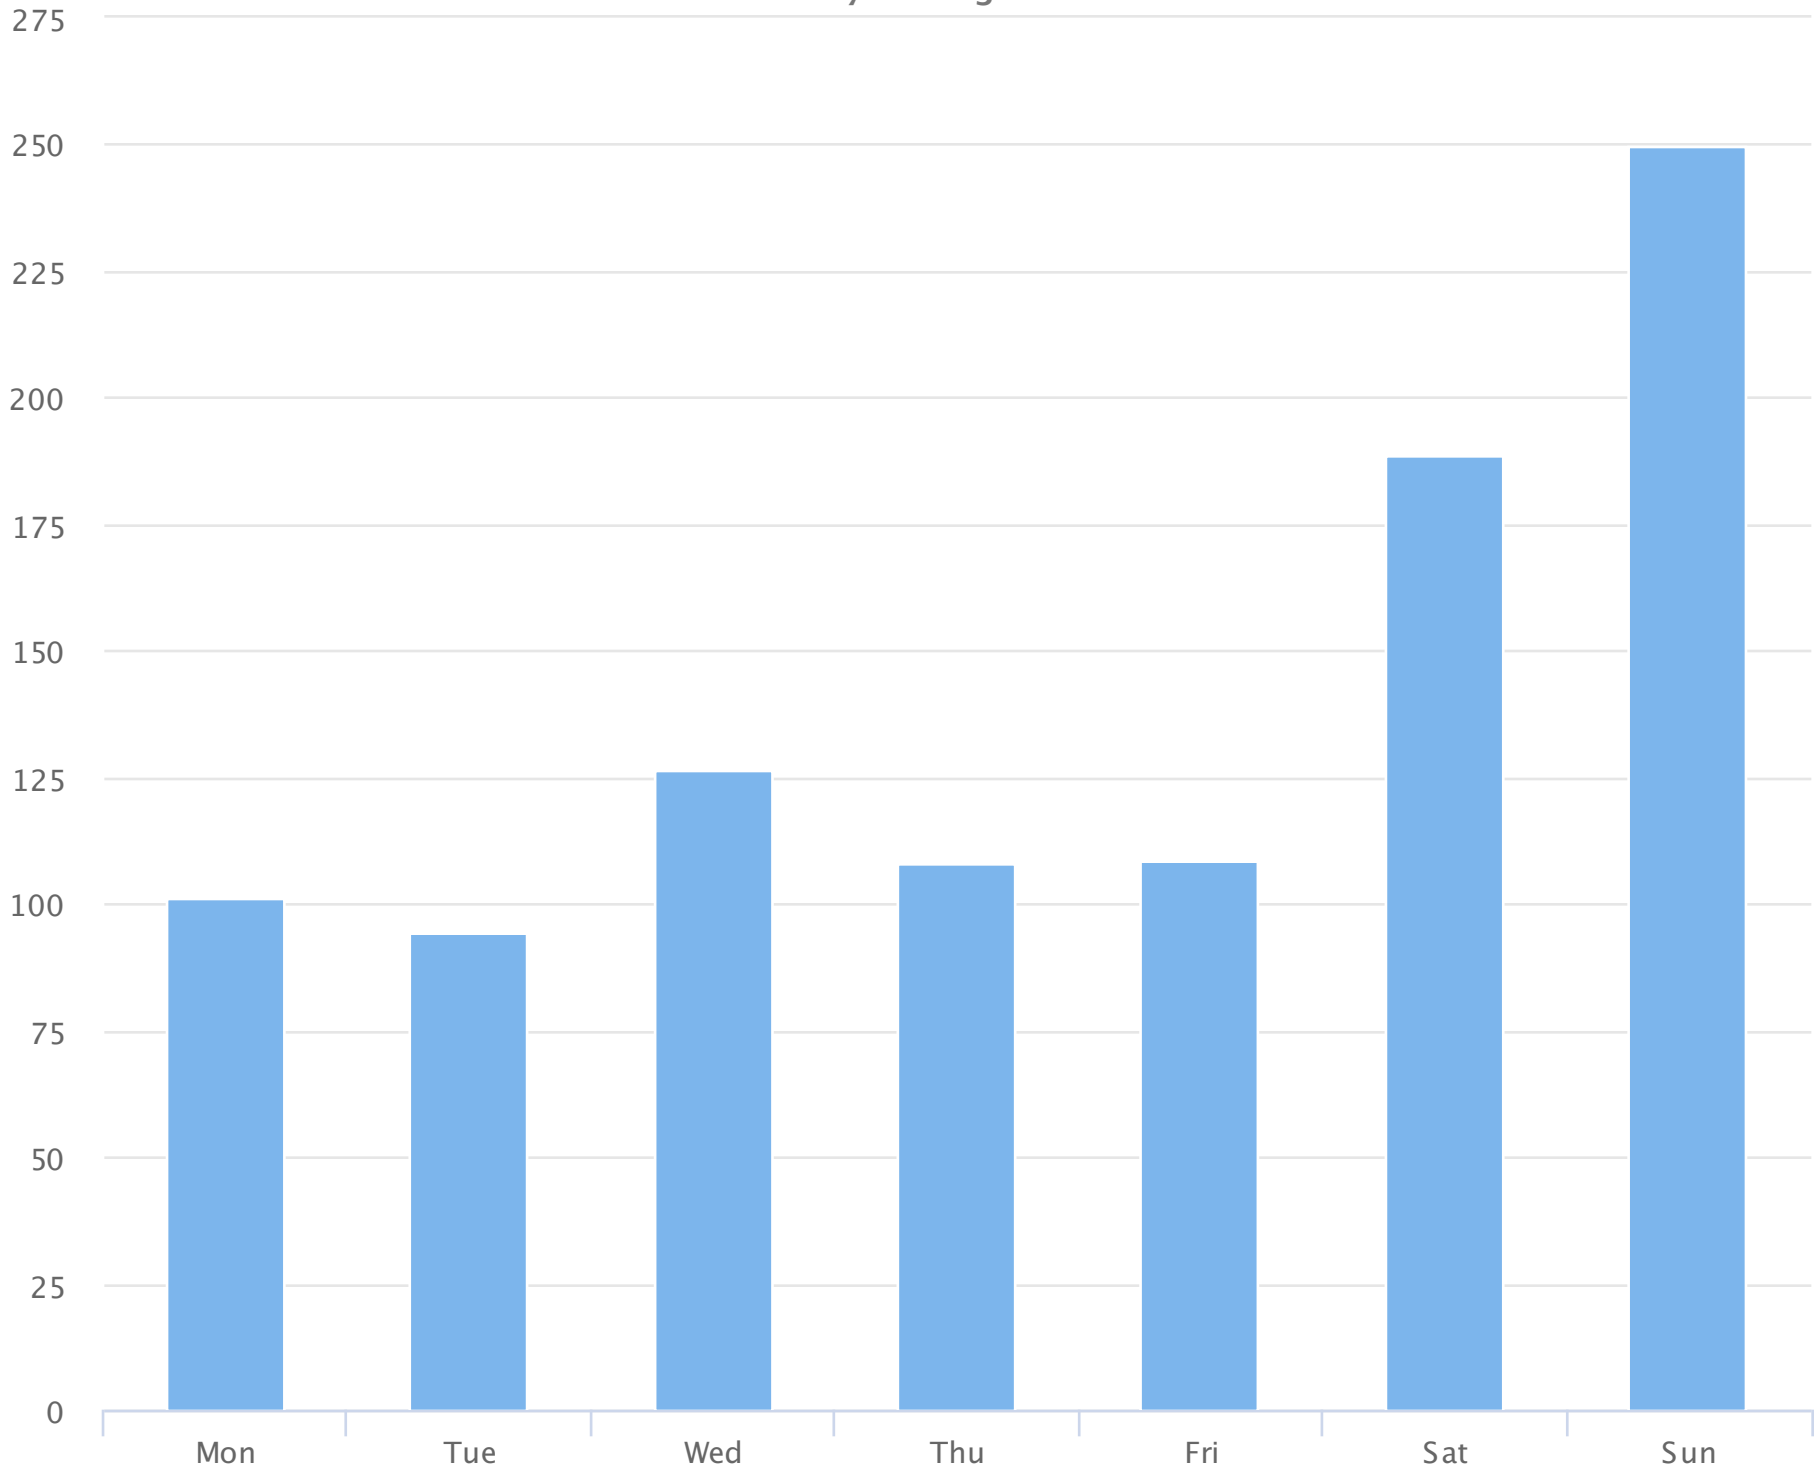

Days of the week

2018-07-01 to 2018-07-30

Daily averages

Site Name	Average	Median	STDV	Min	Max
TRAILS Glendale Shoals	139.5	108.5	53.7	94.3	249.6