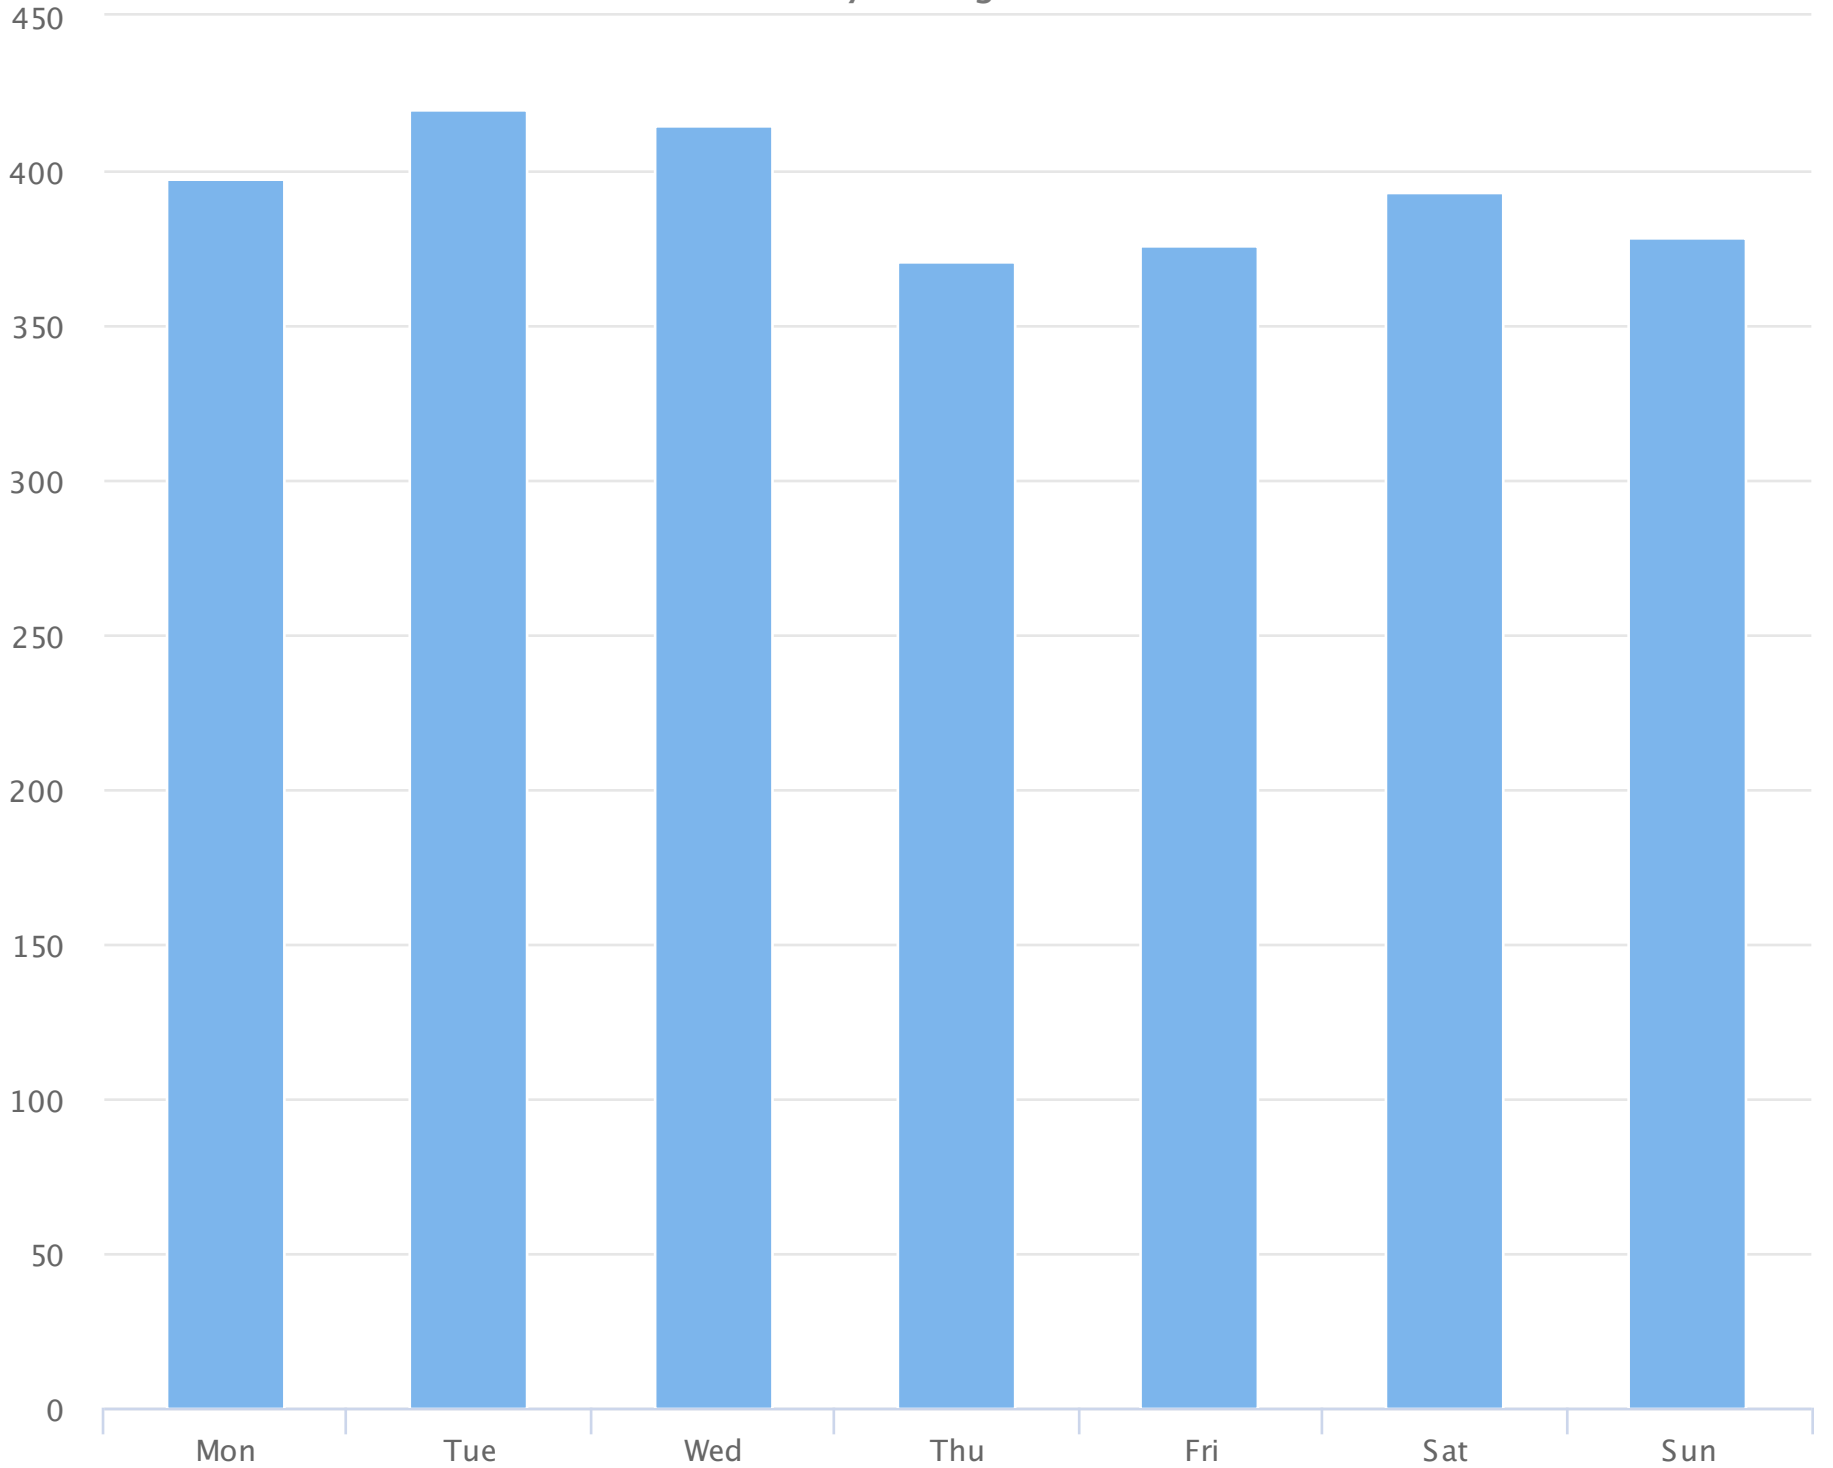

Days of the week

2018-07-01 to 2018-07-30

Daily averages

Site Name	Average	Median	STDV	Min	Max
TRAILS MBF Rail Trail N	392.9	392.8	17.7	371.0	420.0