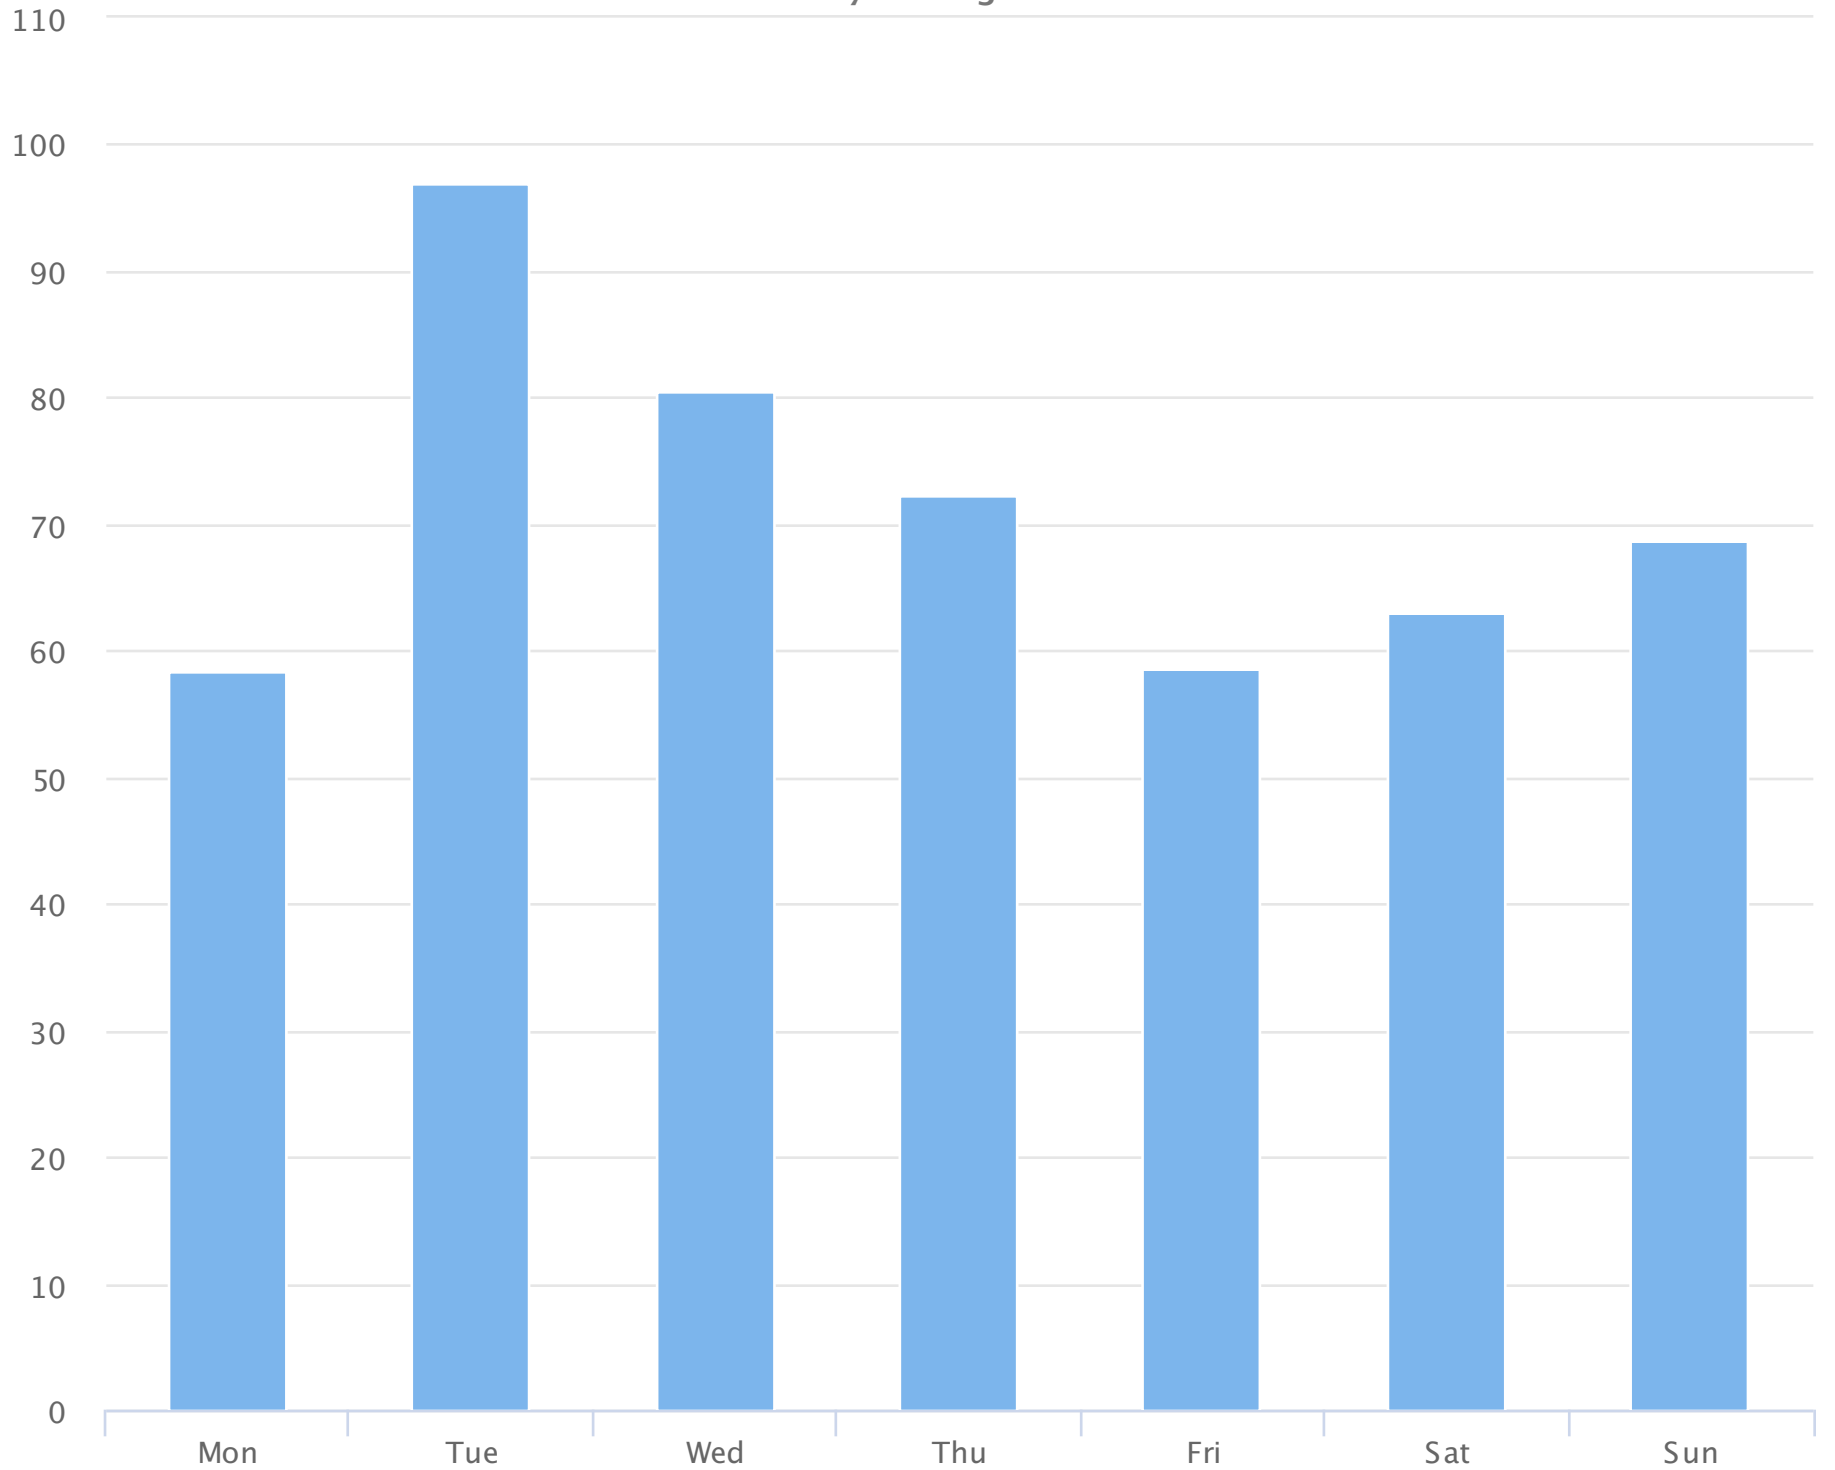

# Days of the week

2018-06-30 to 2018-07-30

Daily averages

Site Name	Average	Median	STDV	Min	Max
TRAILS Wadsworth Trail	71.2	68.8	12.8	58.3	97.0