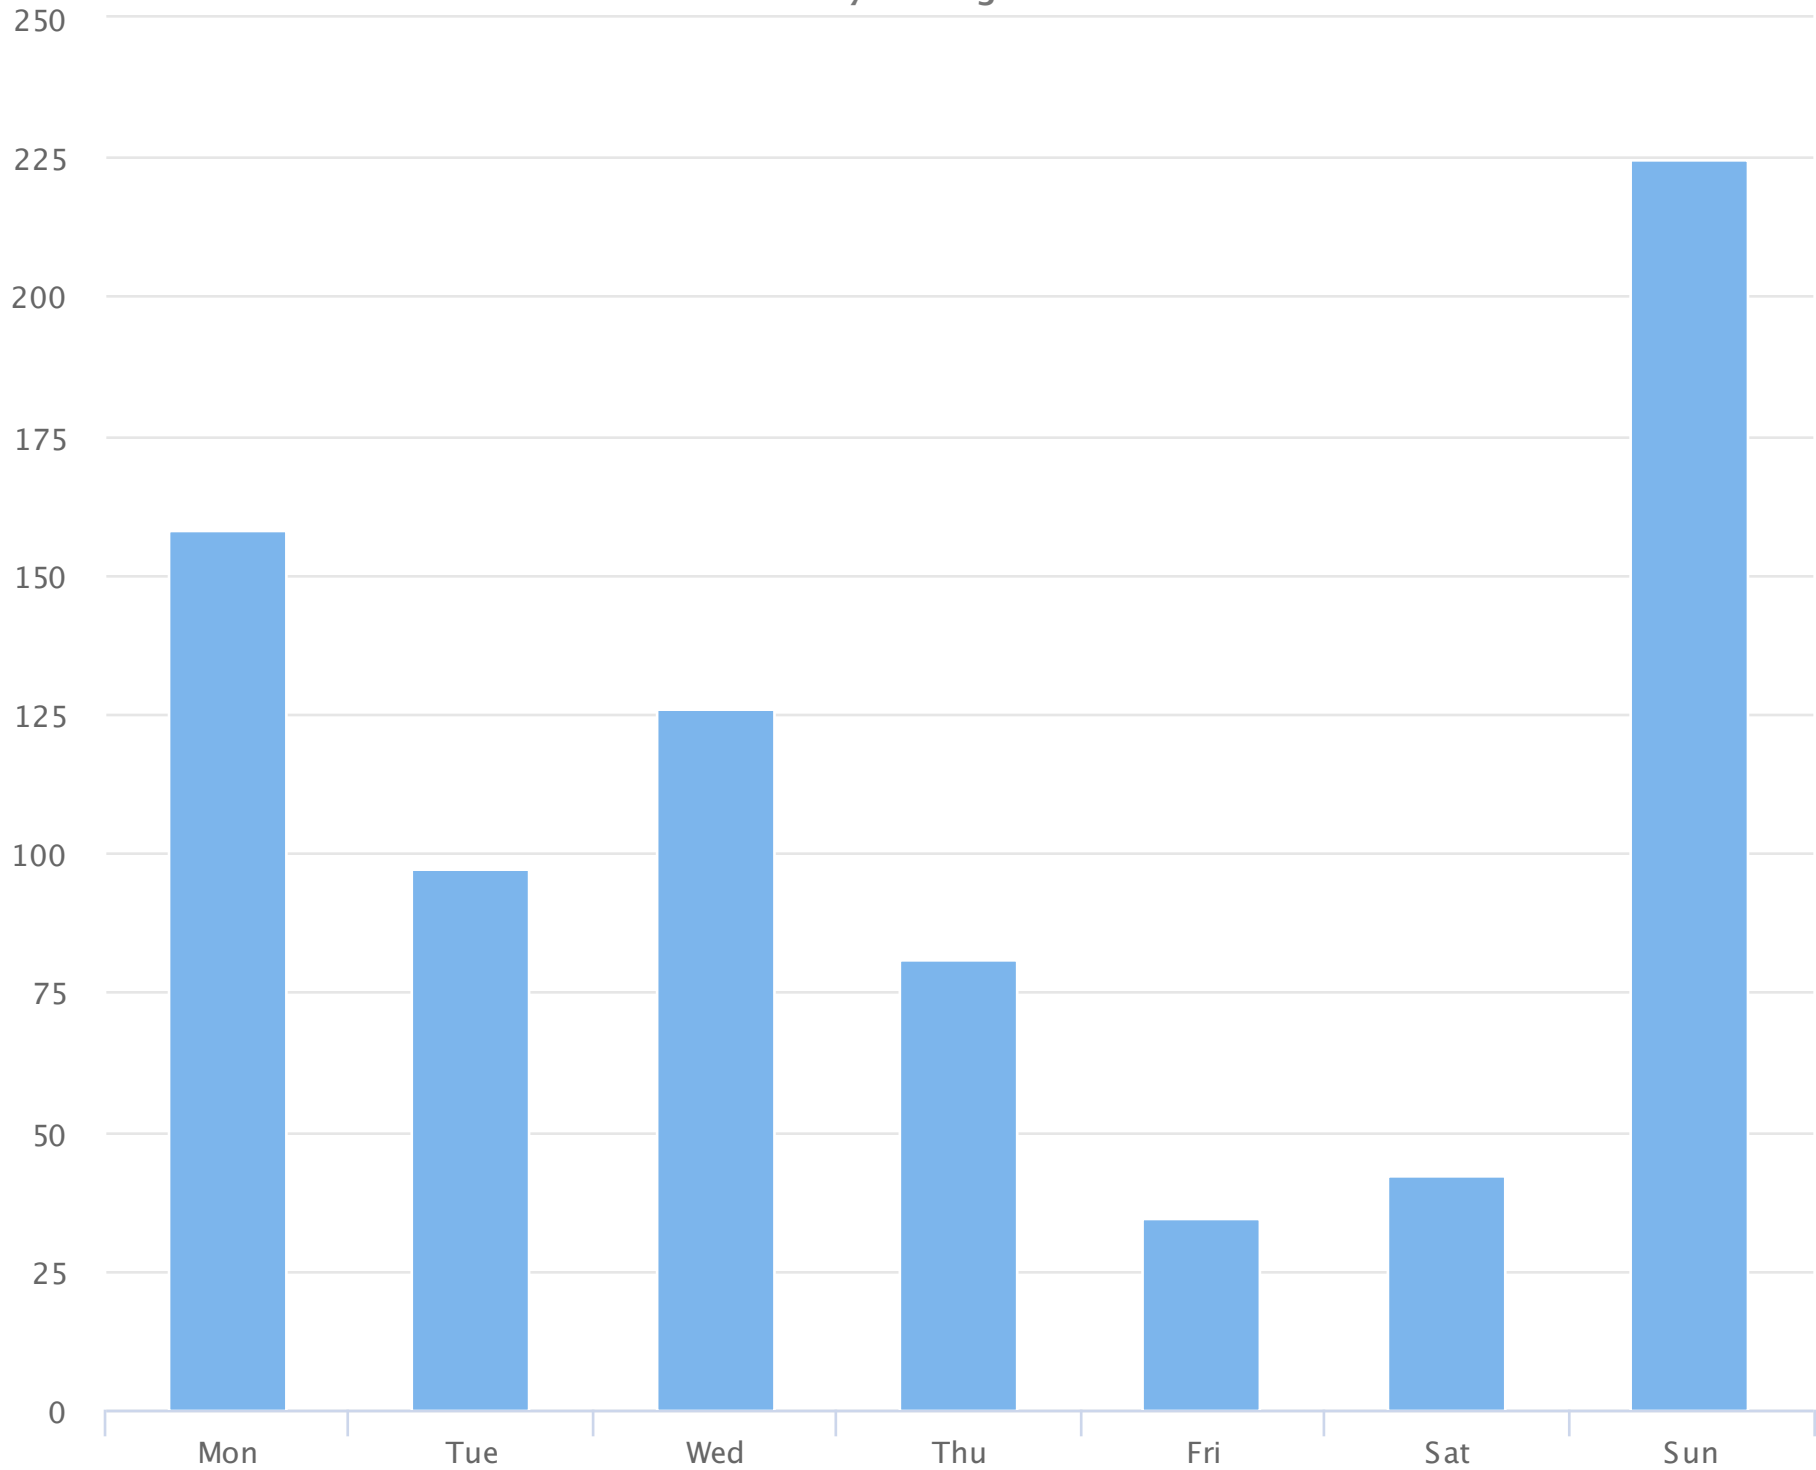

Days of the week

2018-07-01 to 2018-07-31

Daily averages

Site Name	Average	Median	STDV	Min	Max
TRAILS Drayton N	108.9	97.2	62.1	34.3	224.4