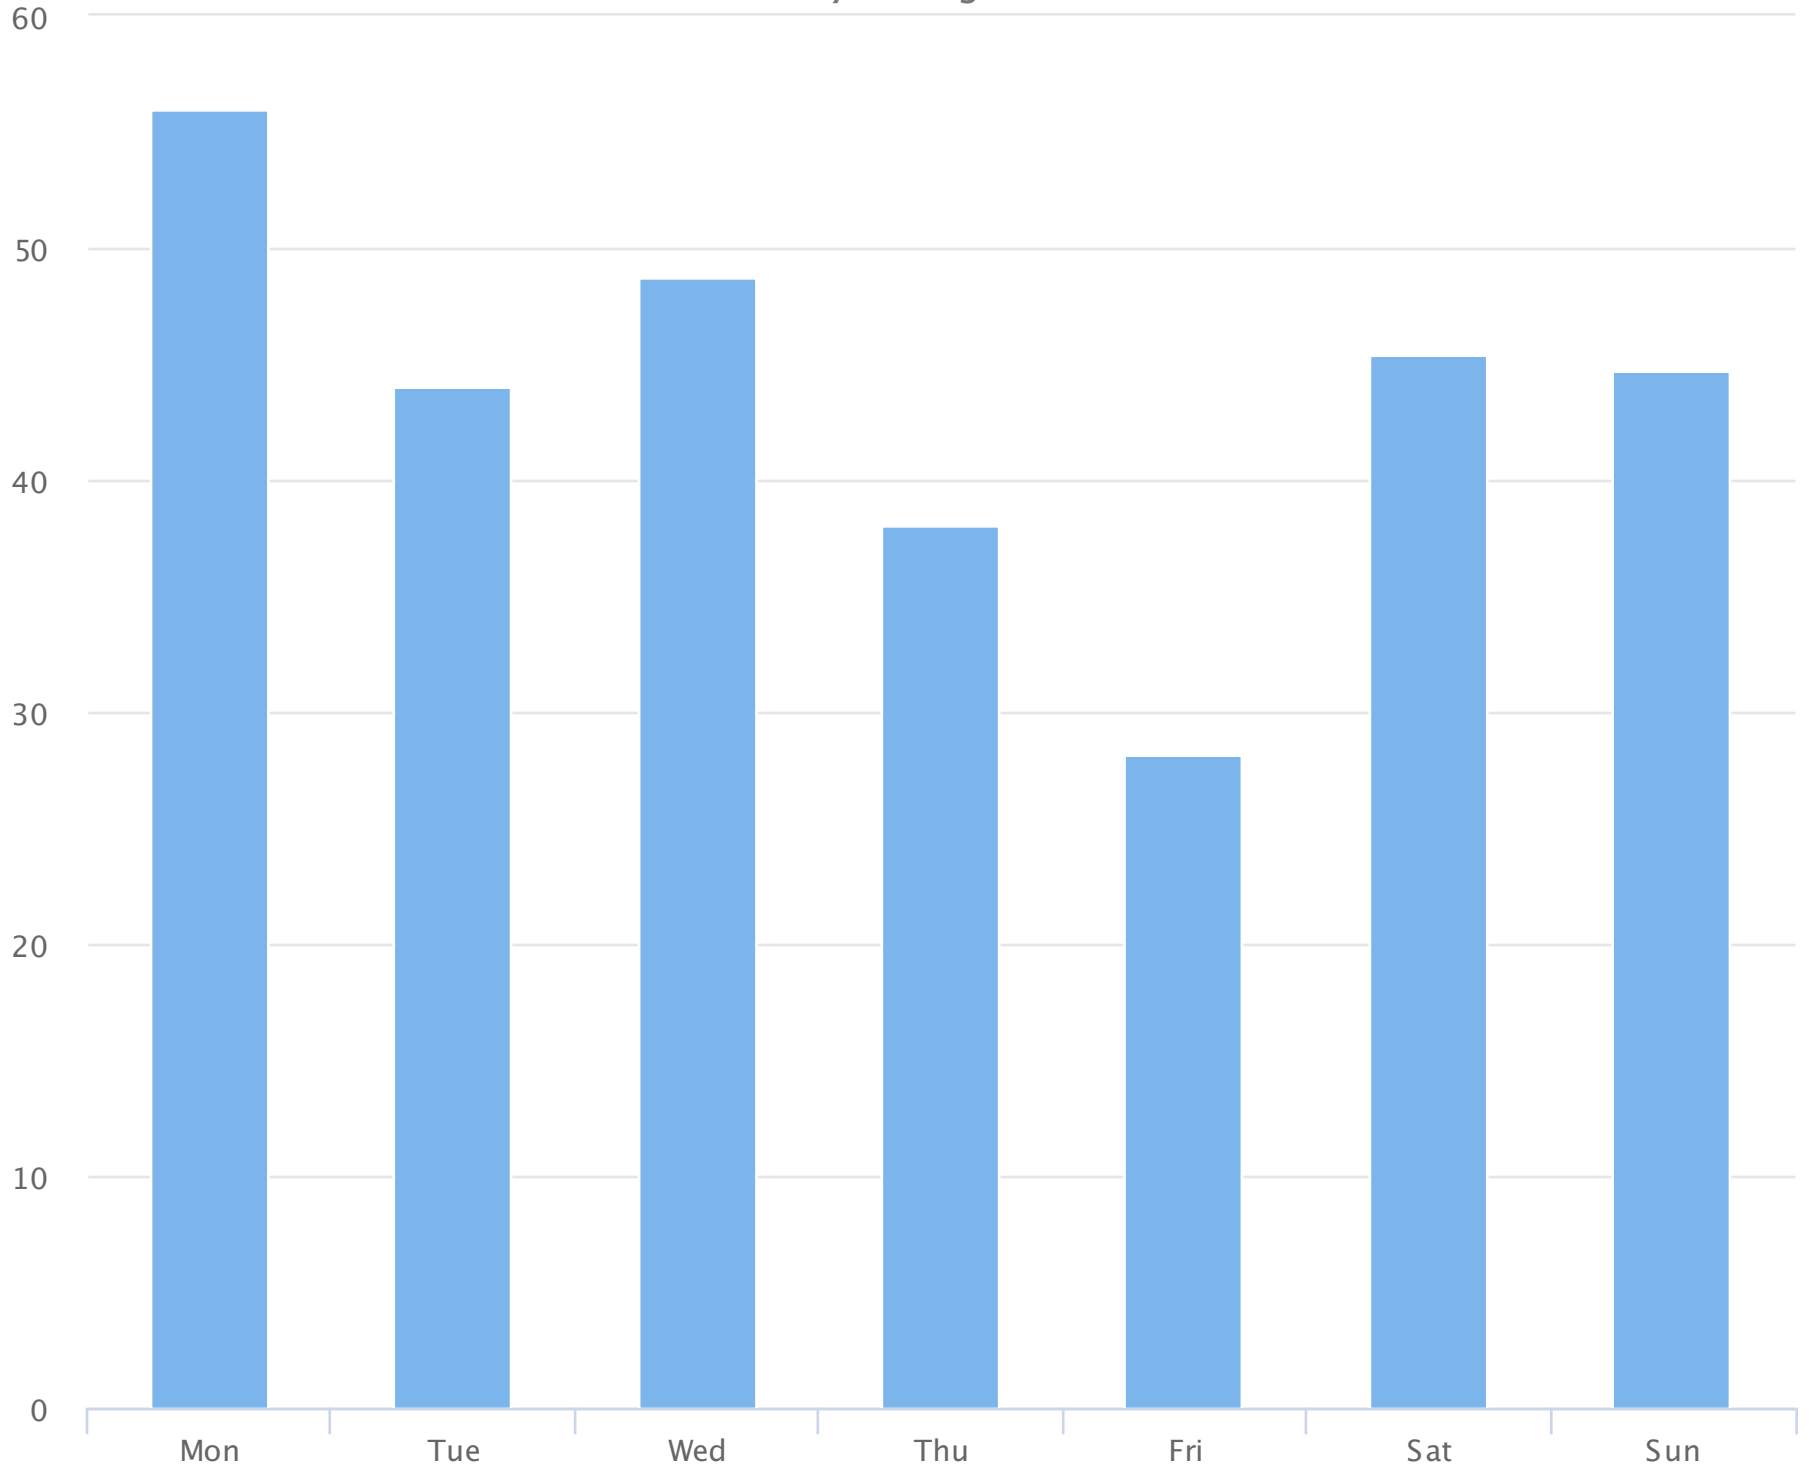

# Days of the week

2018-06-01 to 2018-06-30

Daily averages

Site Name	Average	Median	STDV	Min	Max
TRAILS Drayton N	43.6	44.8	8.0	28.2	56.0