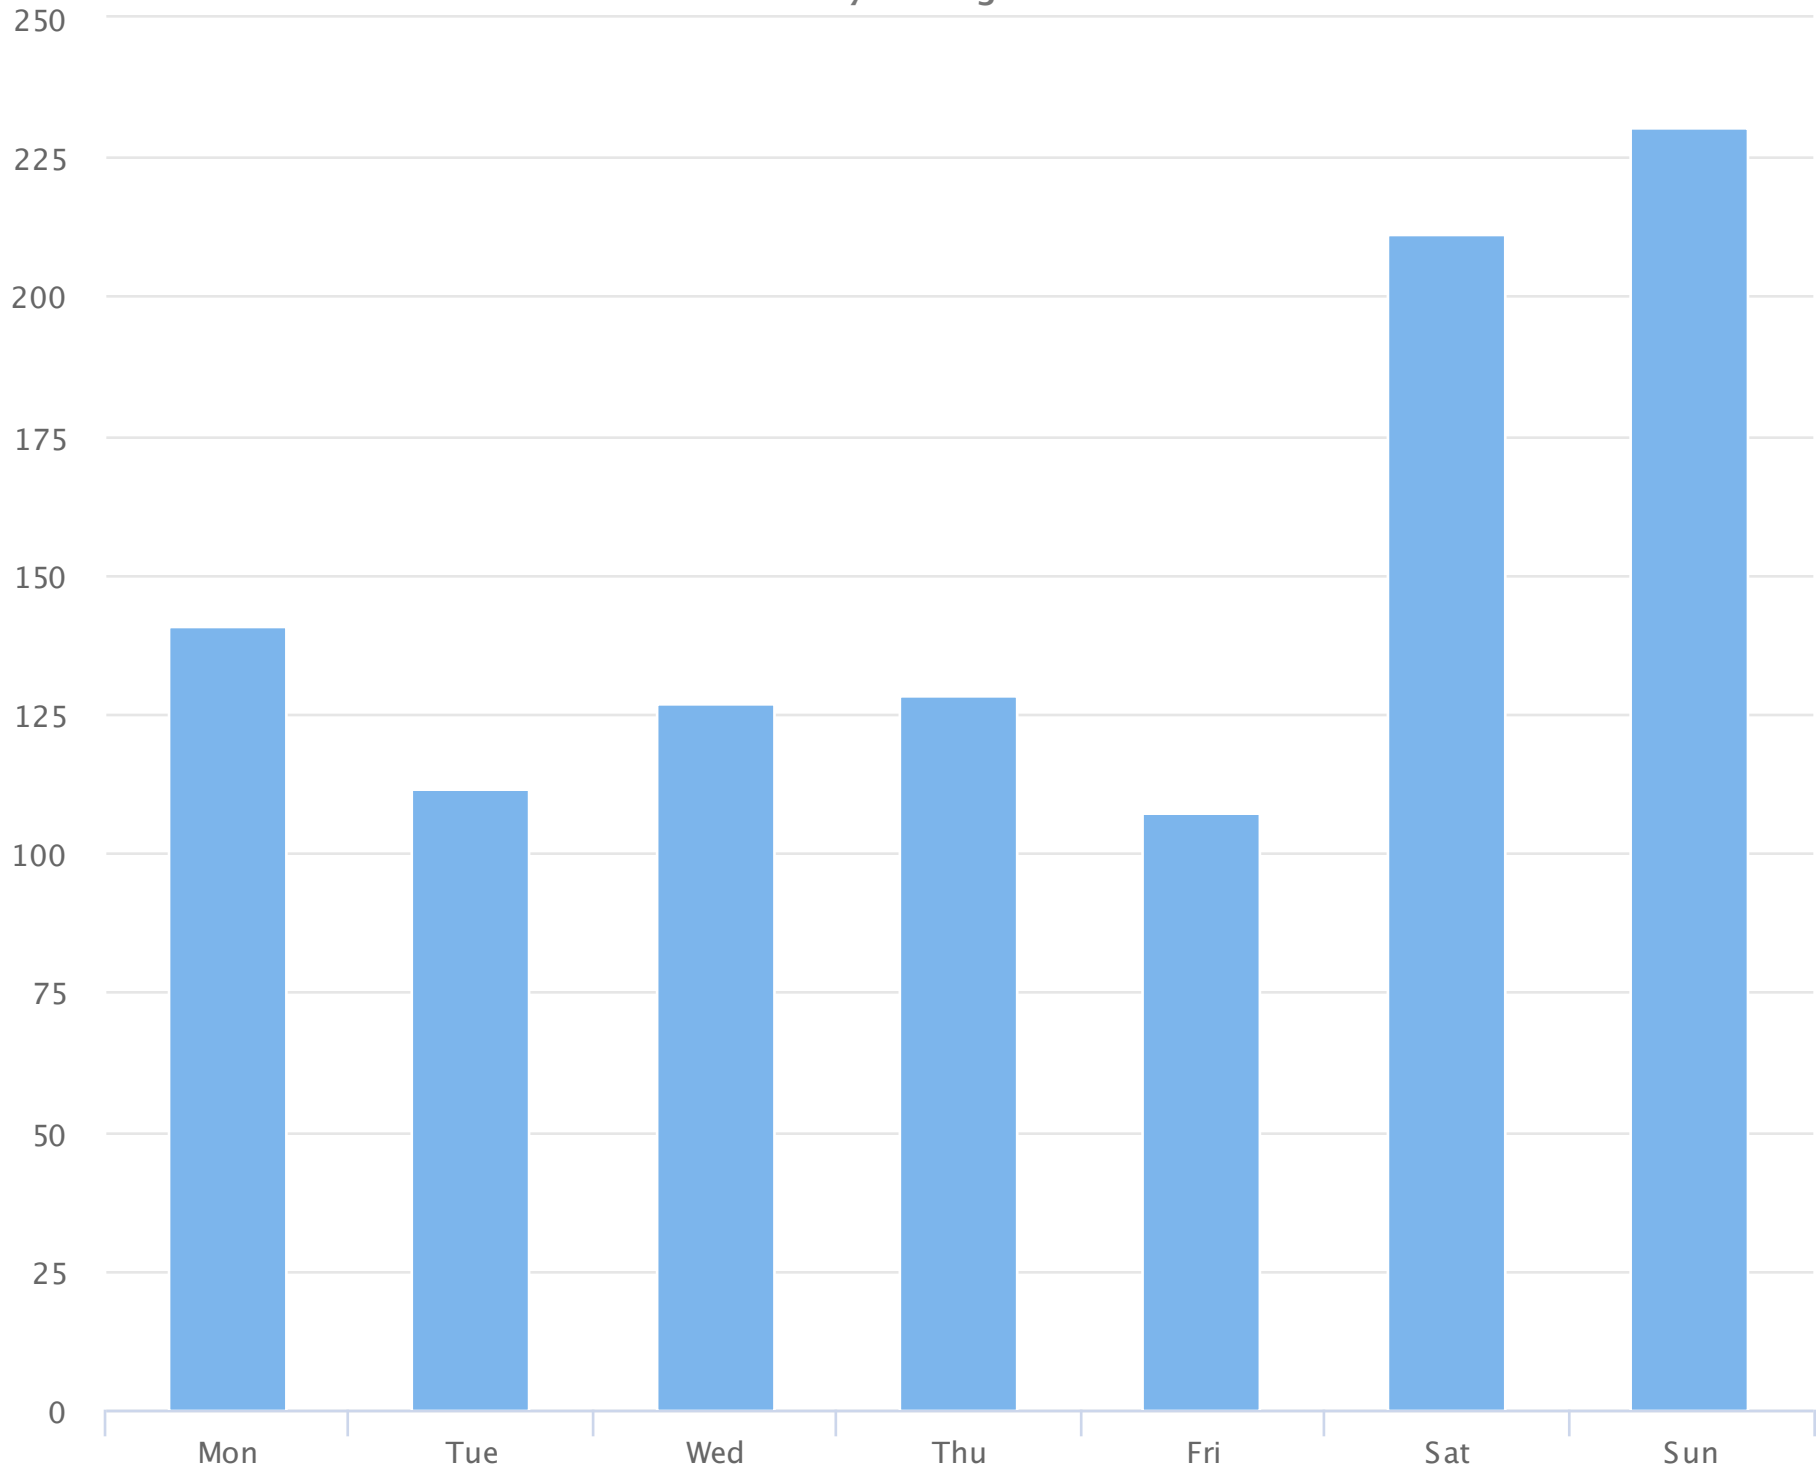

# Days of the week

2018-06-01 to 2018-06-30

Daily averages

Site Name	Average	Median	STDV	Min	Max
TRAILS Glendale Shoals	151.0	128.5	45.7	107.2	230.5