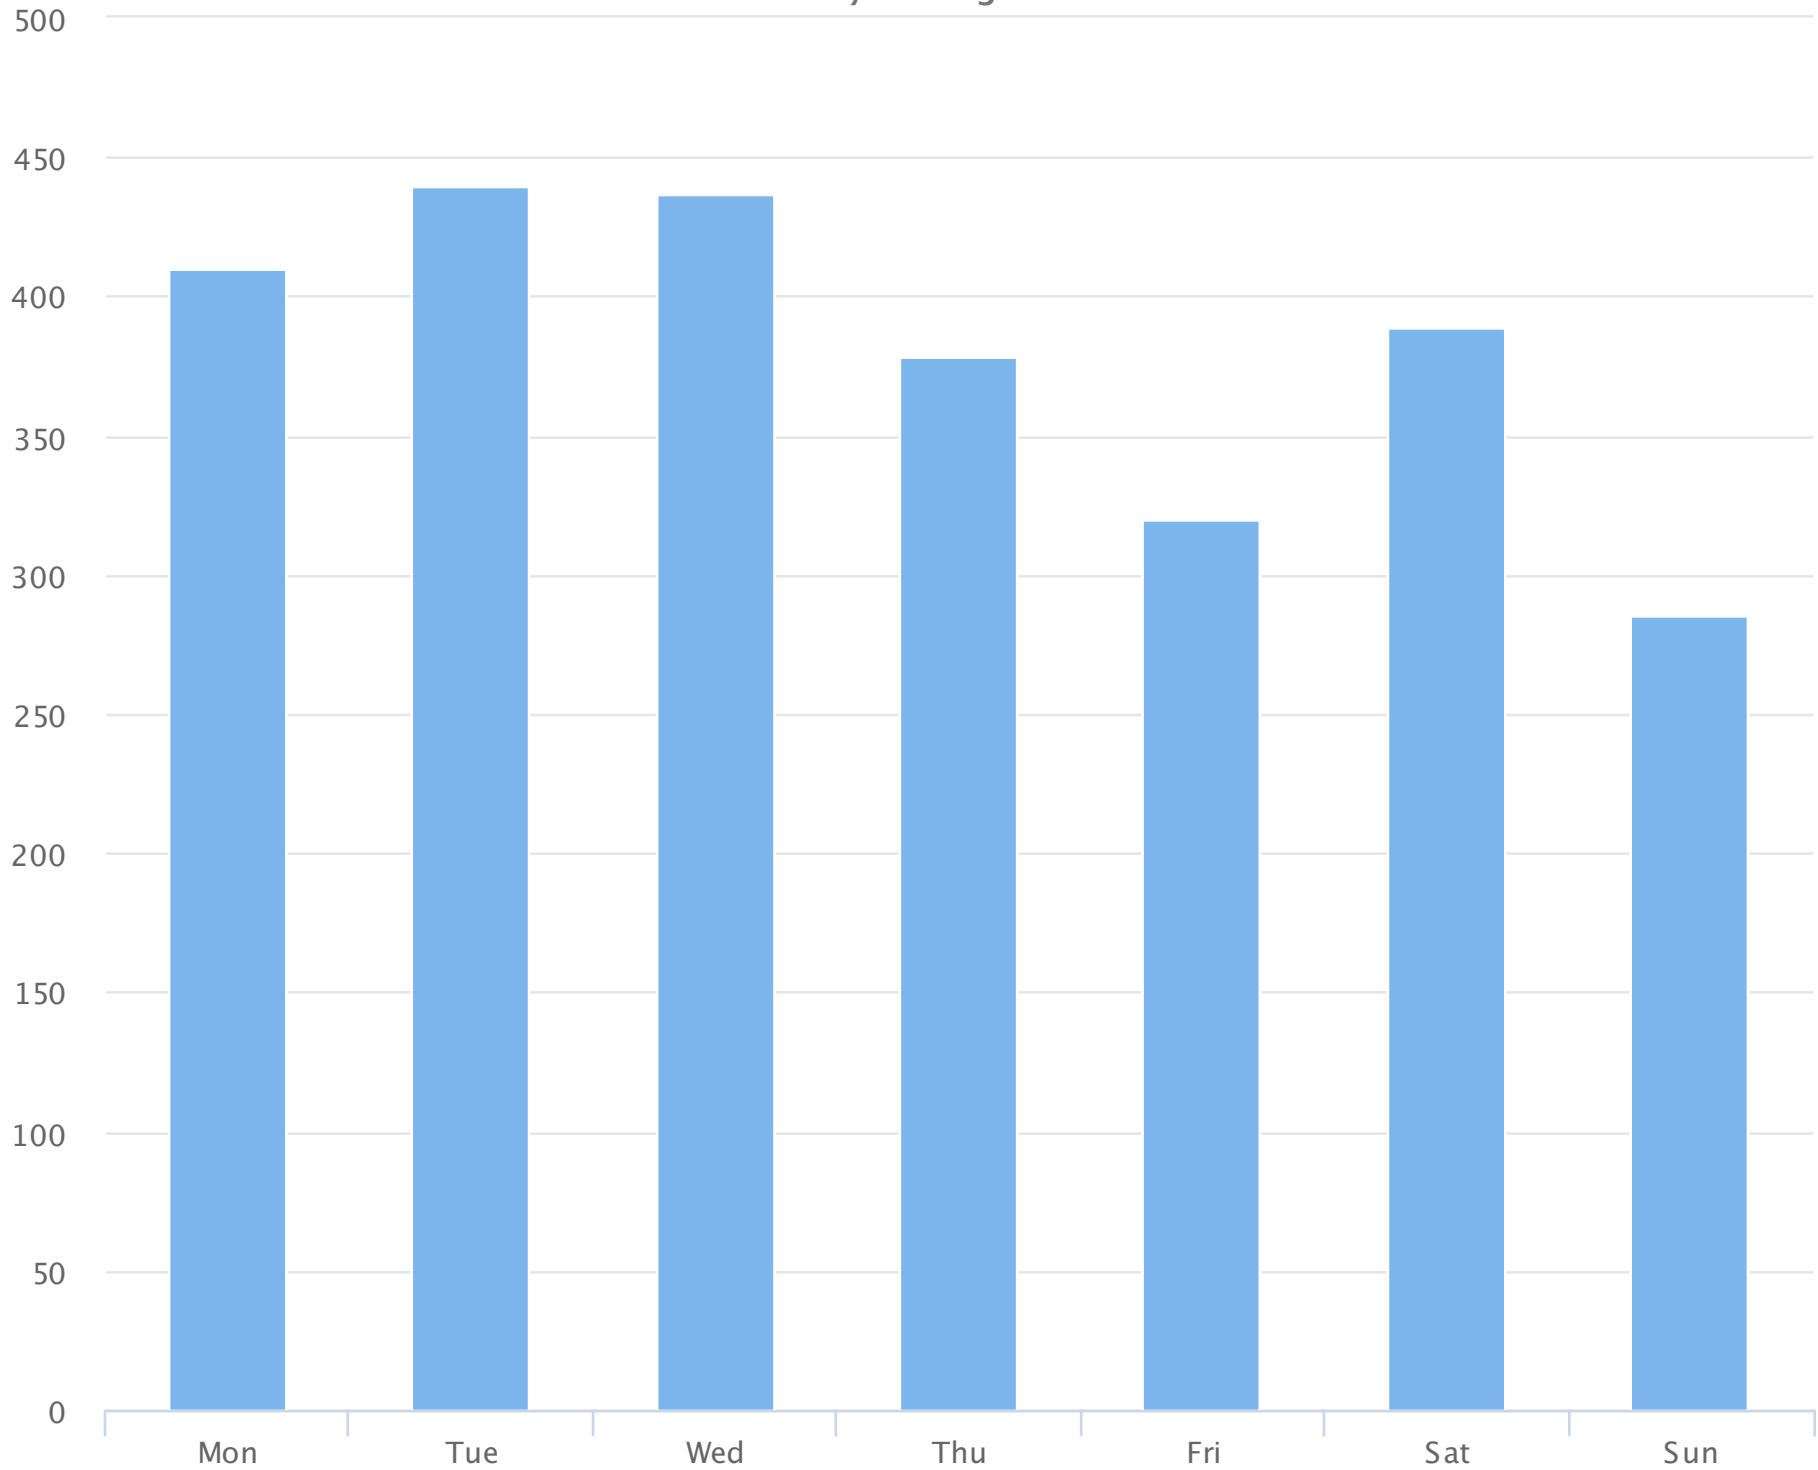

Days of the week

2018-06-01 to 2018-07-01

Daily averages

Site Name	Average	Median	STDV	Min	Max
TRAILS MBF Rail Trail N	379.8	388.6	53.9	285.4	439.5