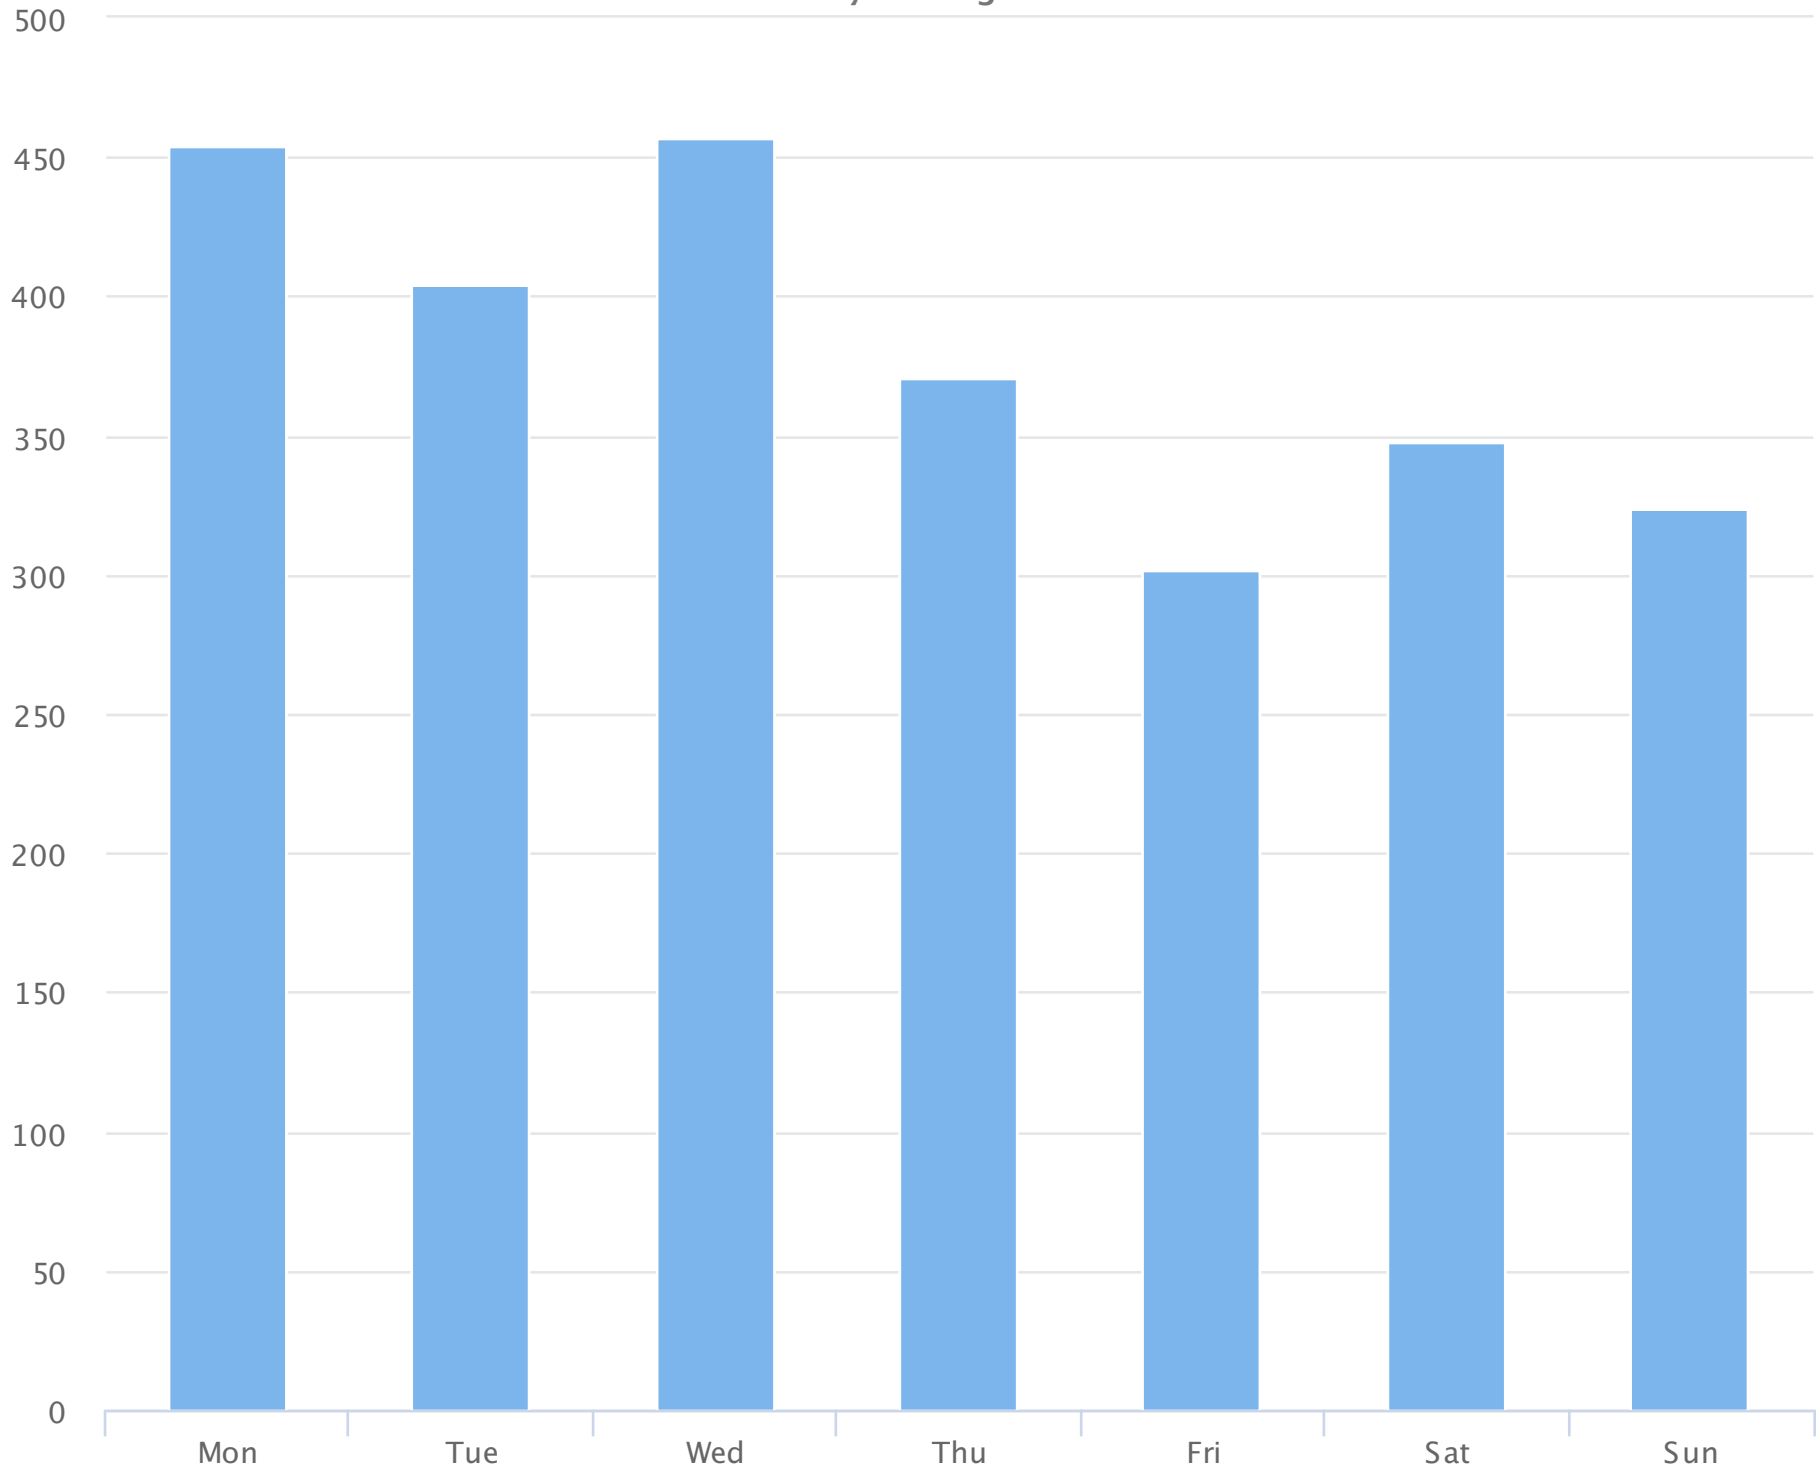

Days of the week

2018-05-01 to 2018-06-01

Daily averages

Site Name	Average	Median	STDV	Min	Max
TRAILS MBF Rail Trail N	379.9	371.0	56.6	301.6	456.8