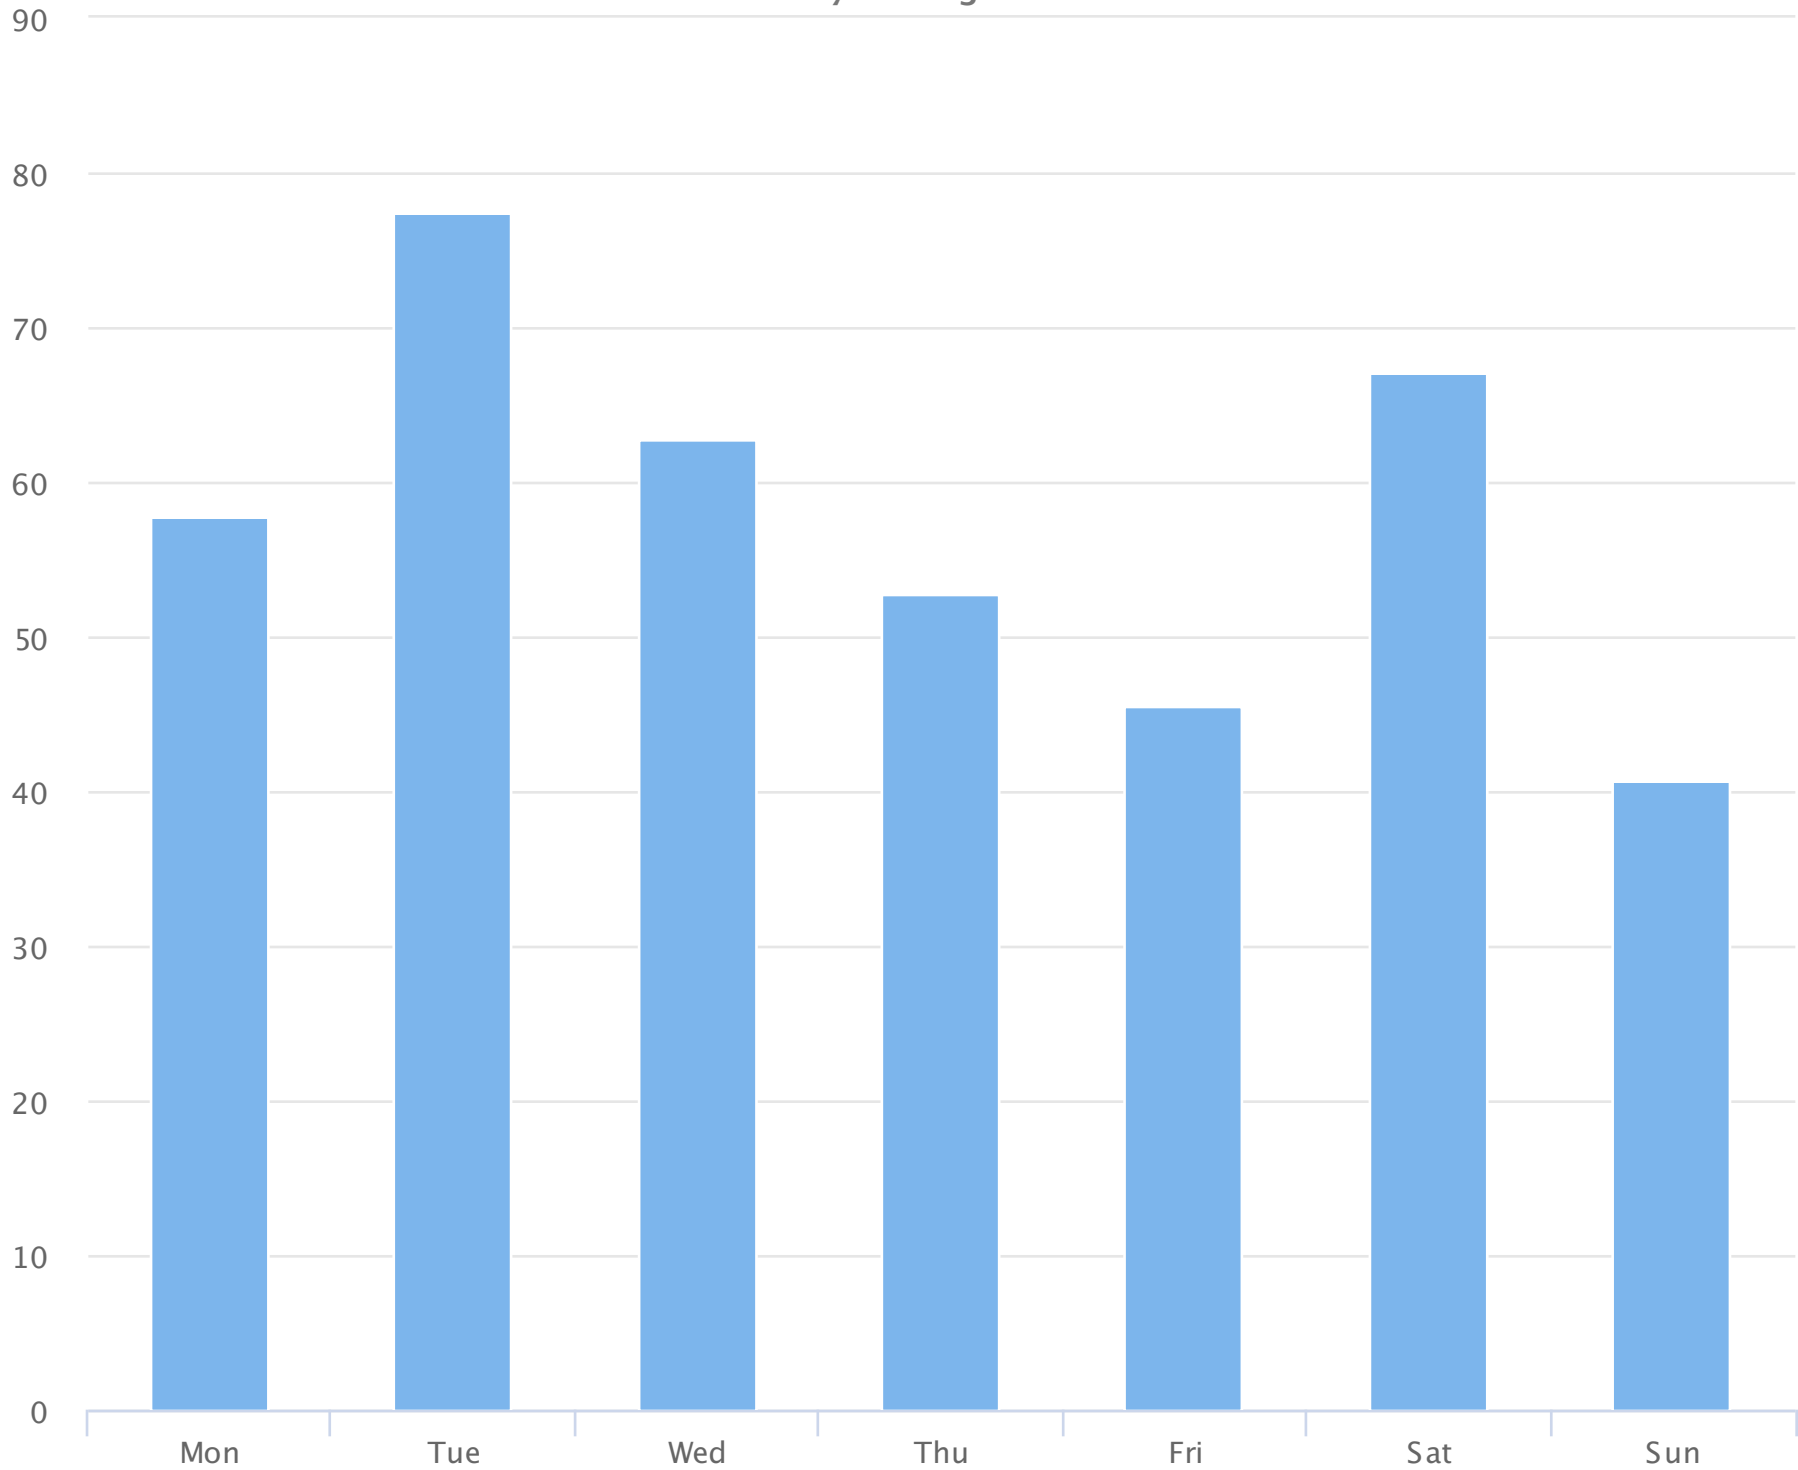

Days of the week

2018-05-31 to 2018-06-30

Daily averages

Site Name	Average	Median	STDV	Min	Max
TRAILS Wadsworth Trail	57.7	57.8	11.7	40.8	77.5