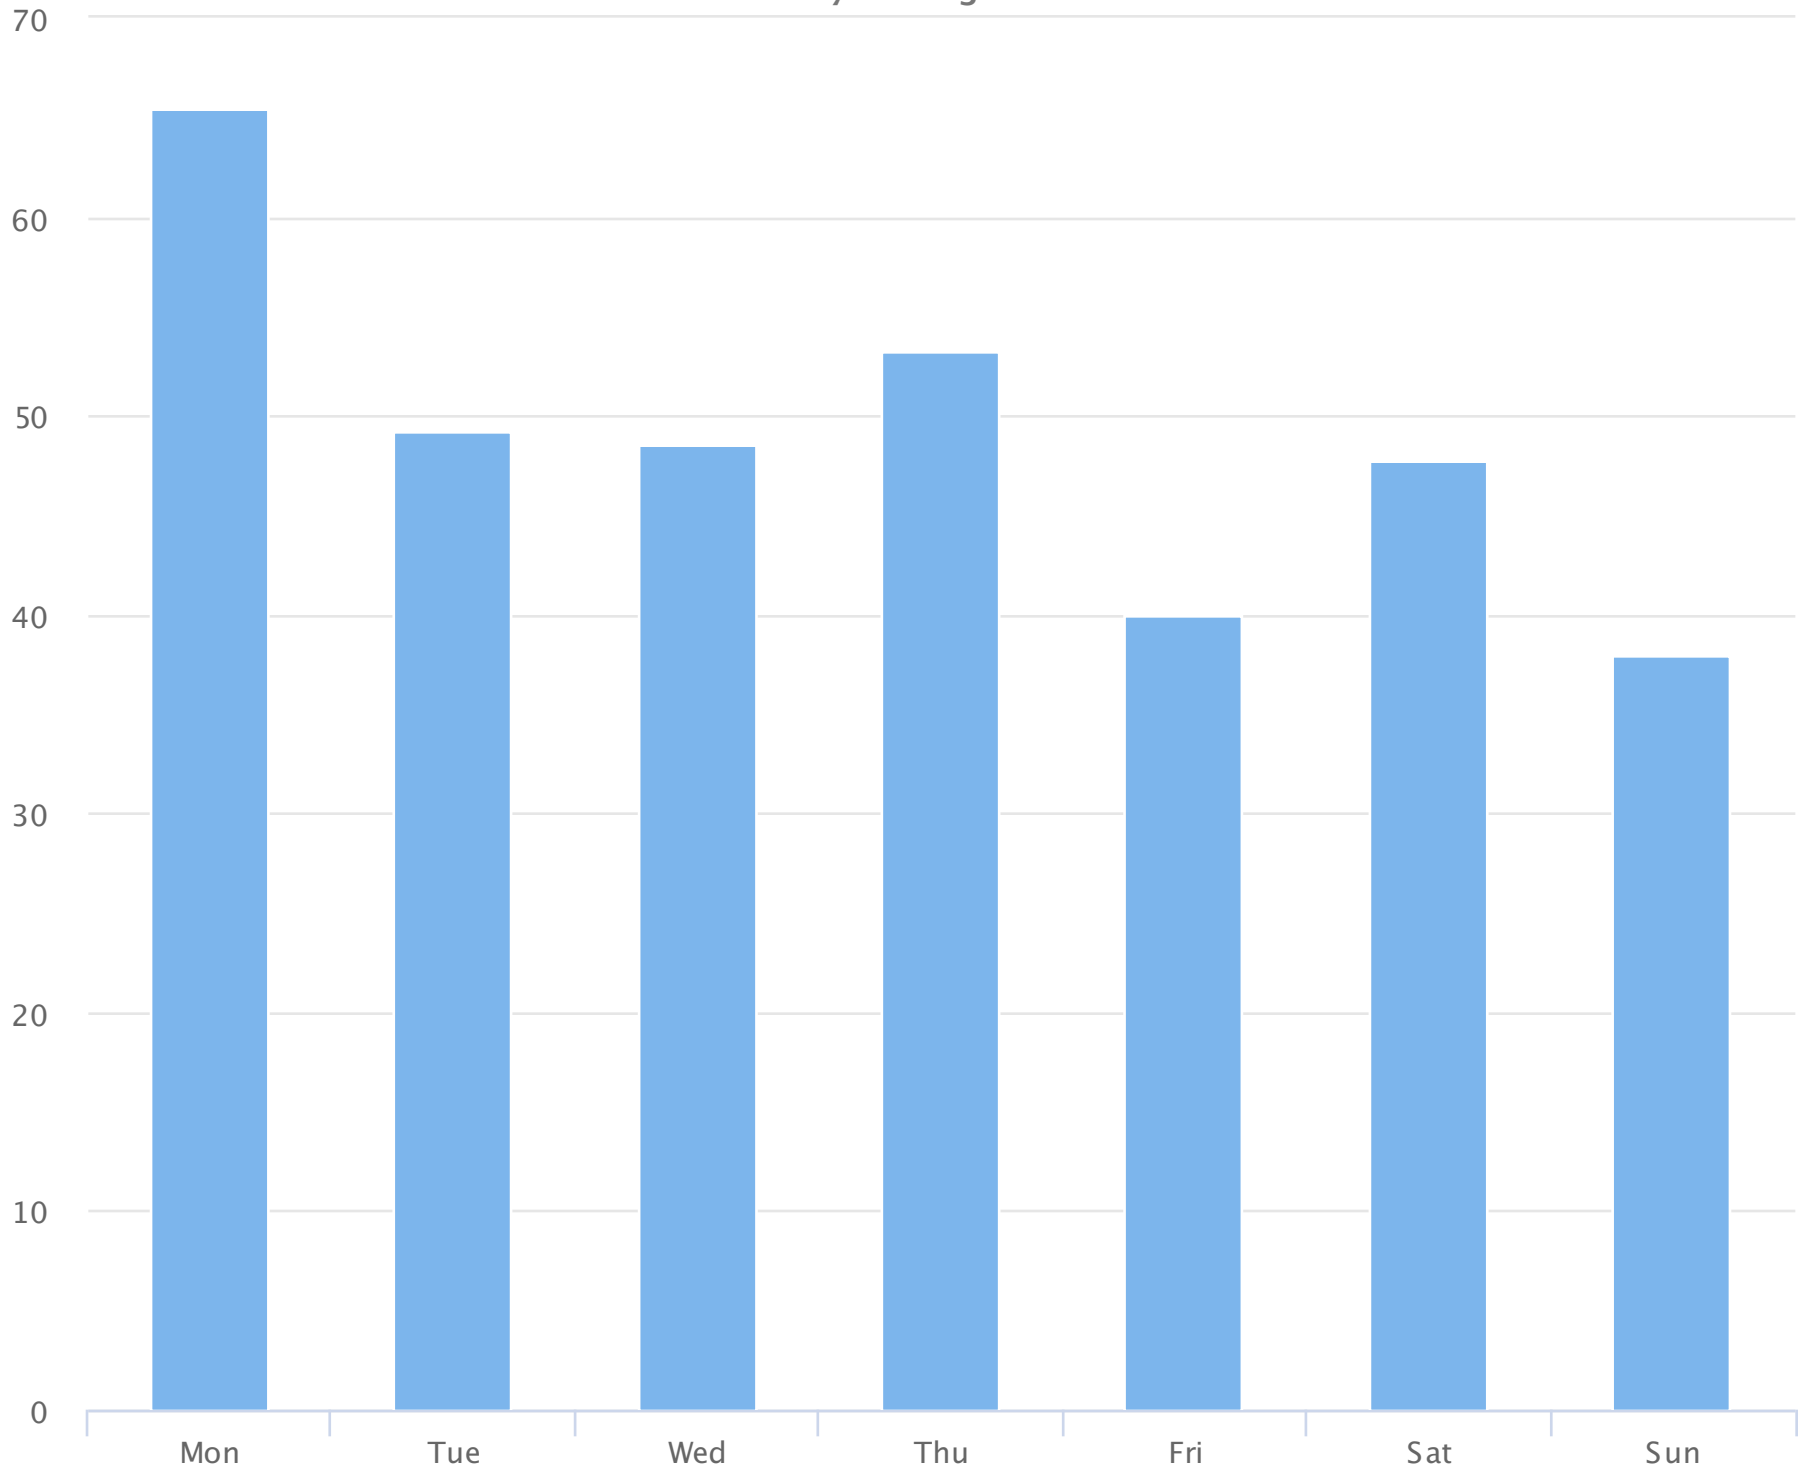

Days of the week

2018-05-01 to 2018-06-01

Daily averages

Site Name	Average	Median	STDV	Min	Max
TRAILS Wadsworth Trail	48.9	48.6	8.4	38.0	65.5