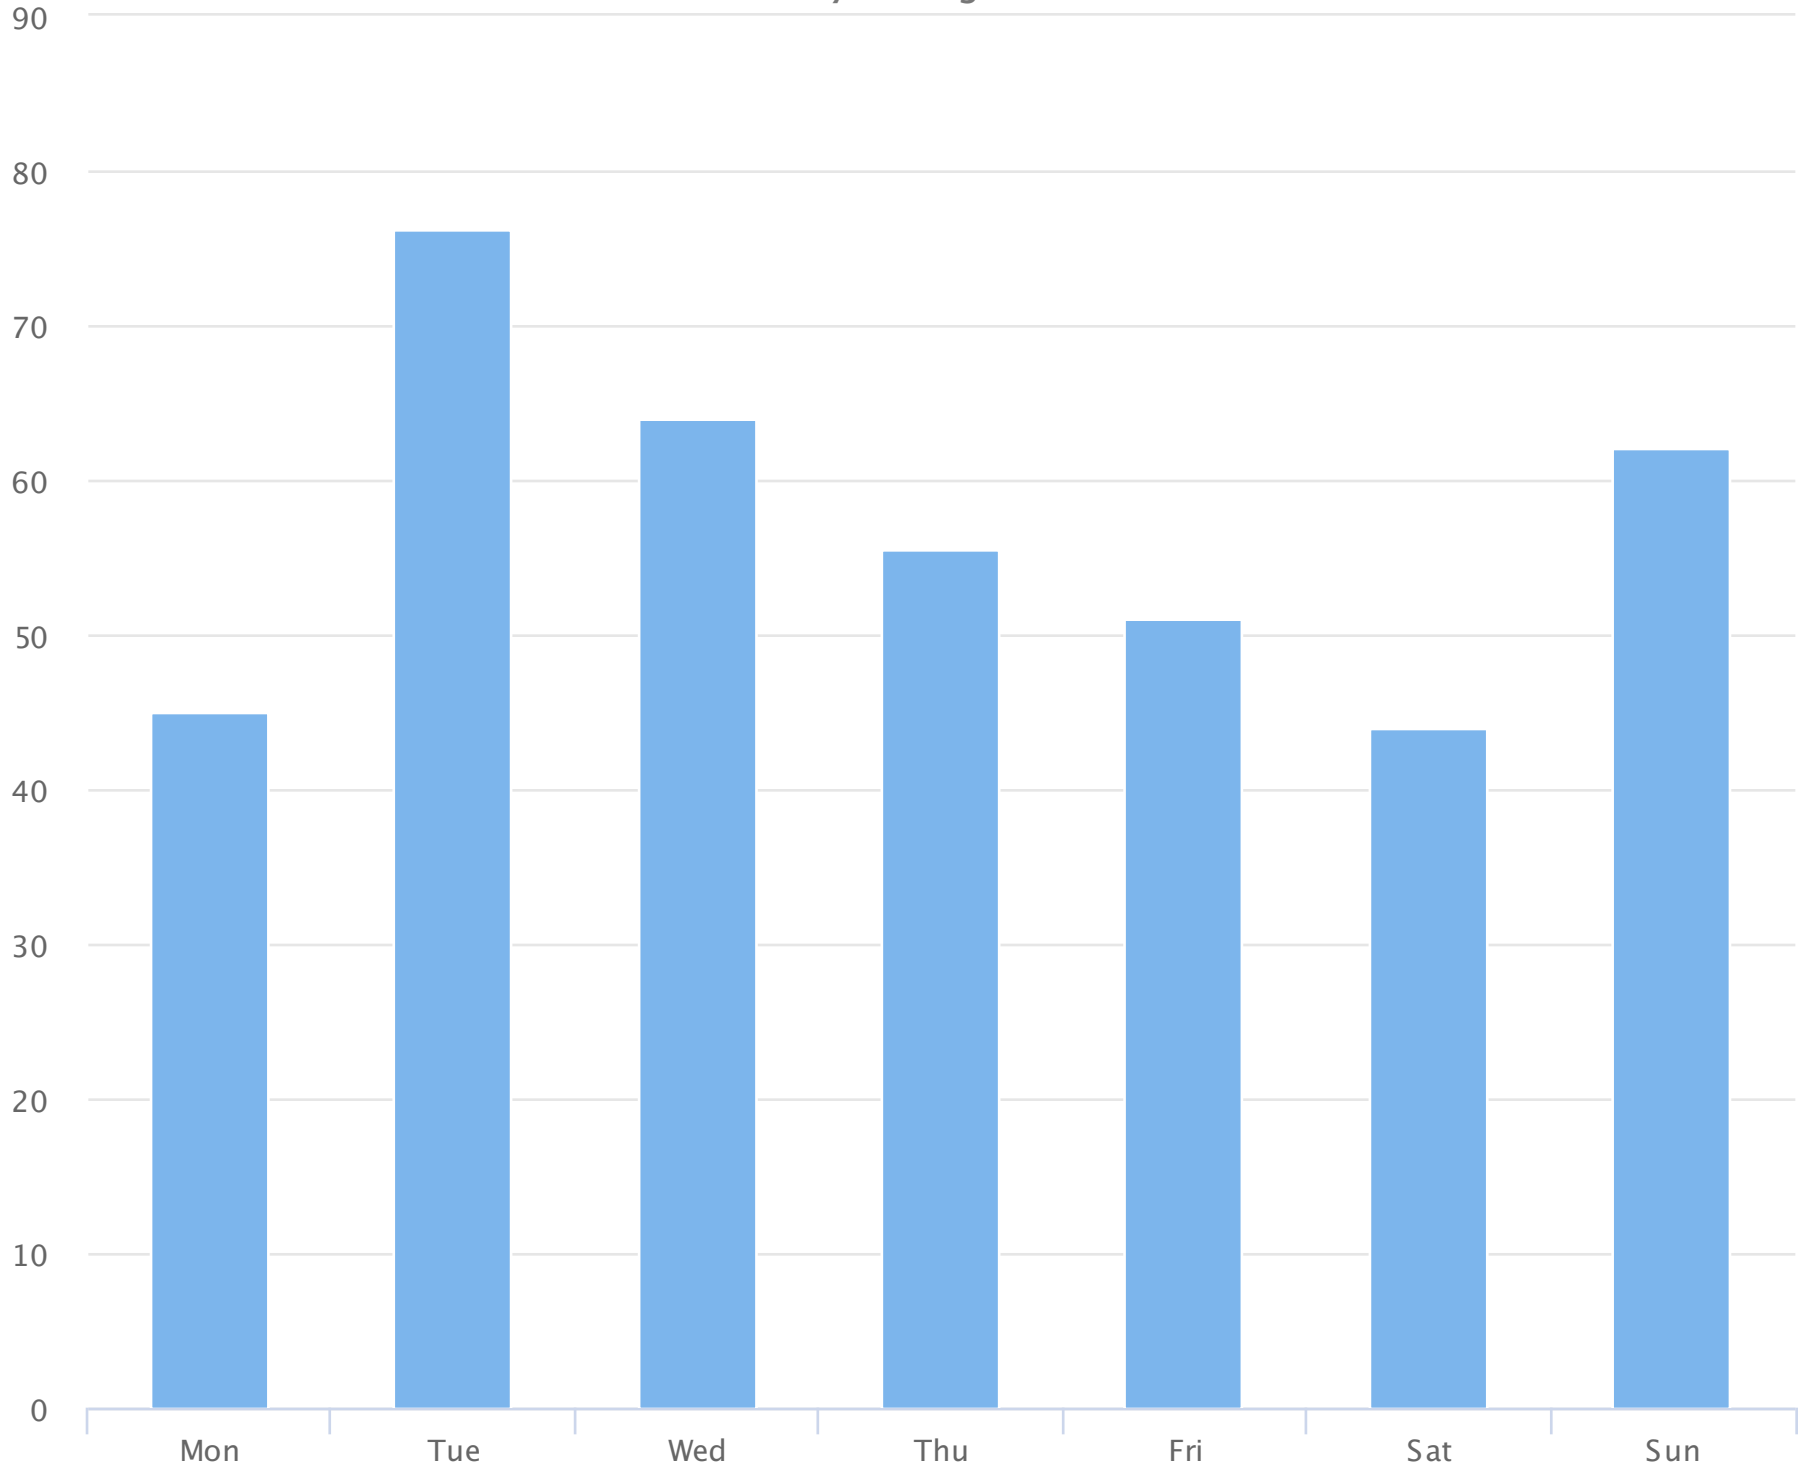

Days of the week

2018-04-01 to 2018-05-01

Daily averages

Site Name

Average

Median

STDV

Min

Max

TRAILS Drayton N

56.8

55.5

10.6

44.0

76.2