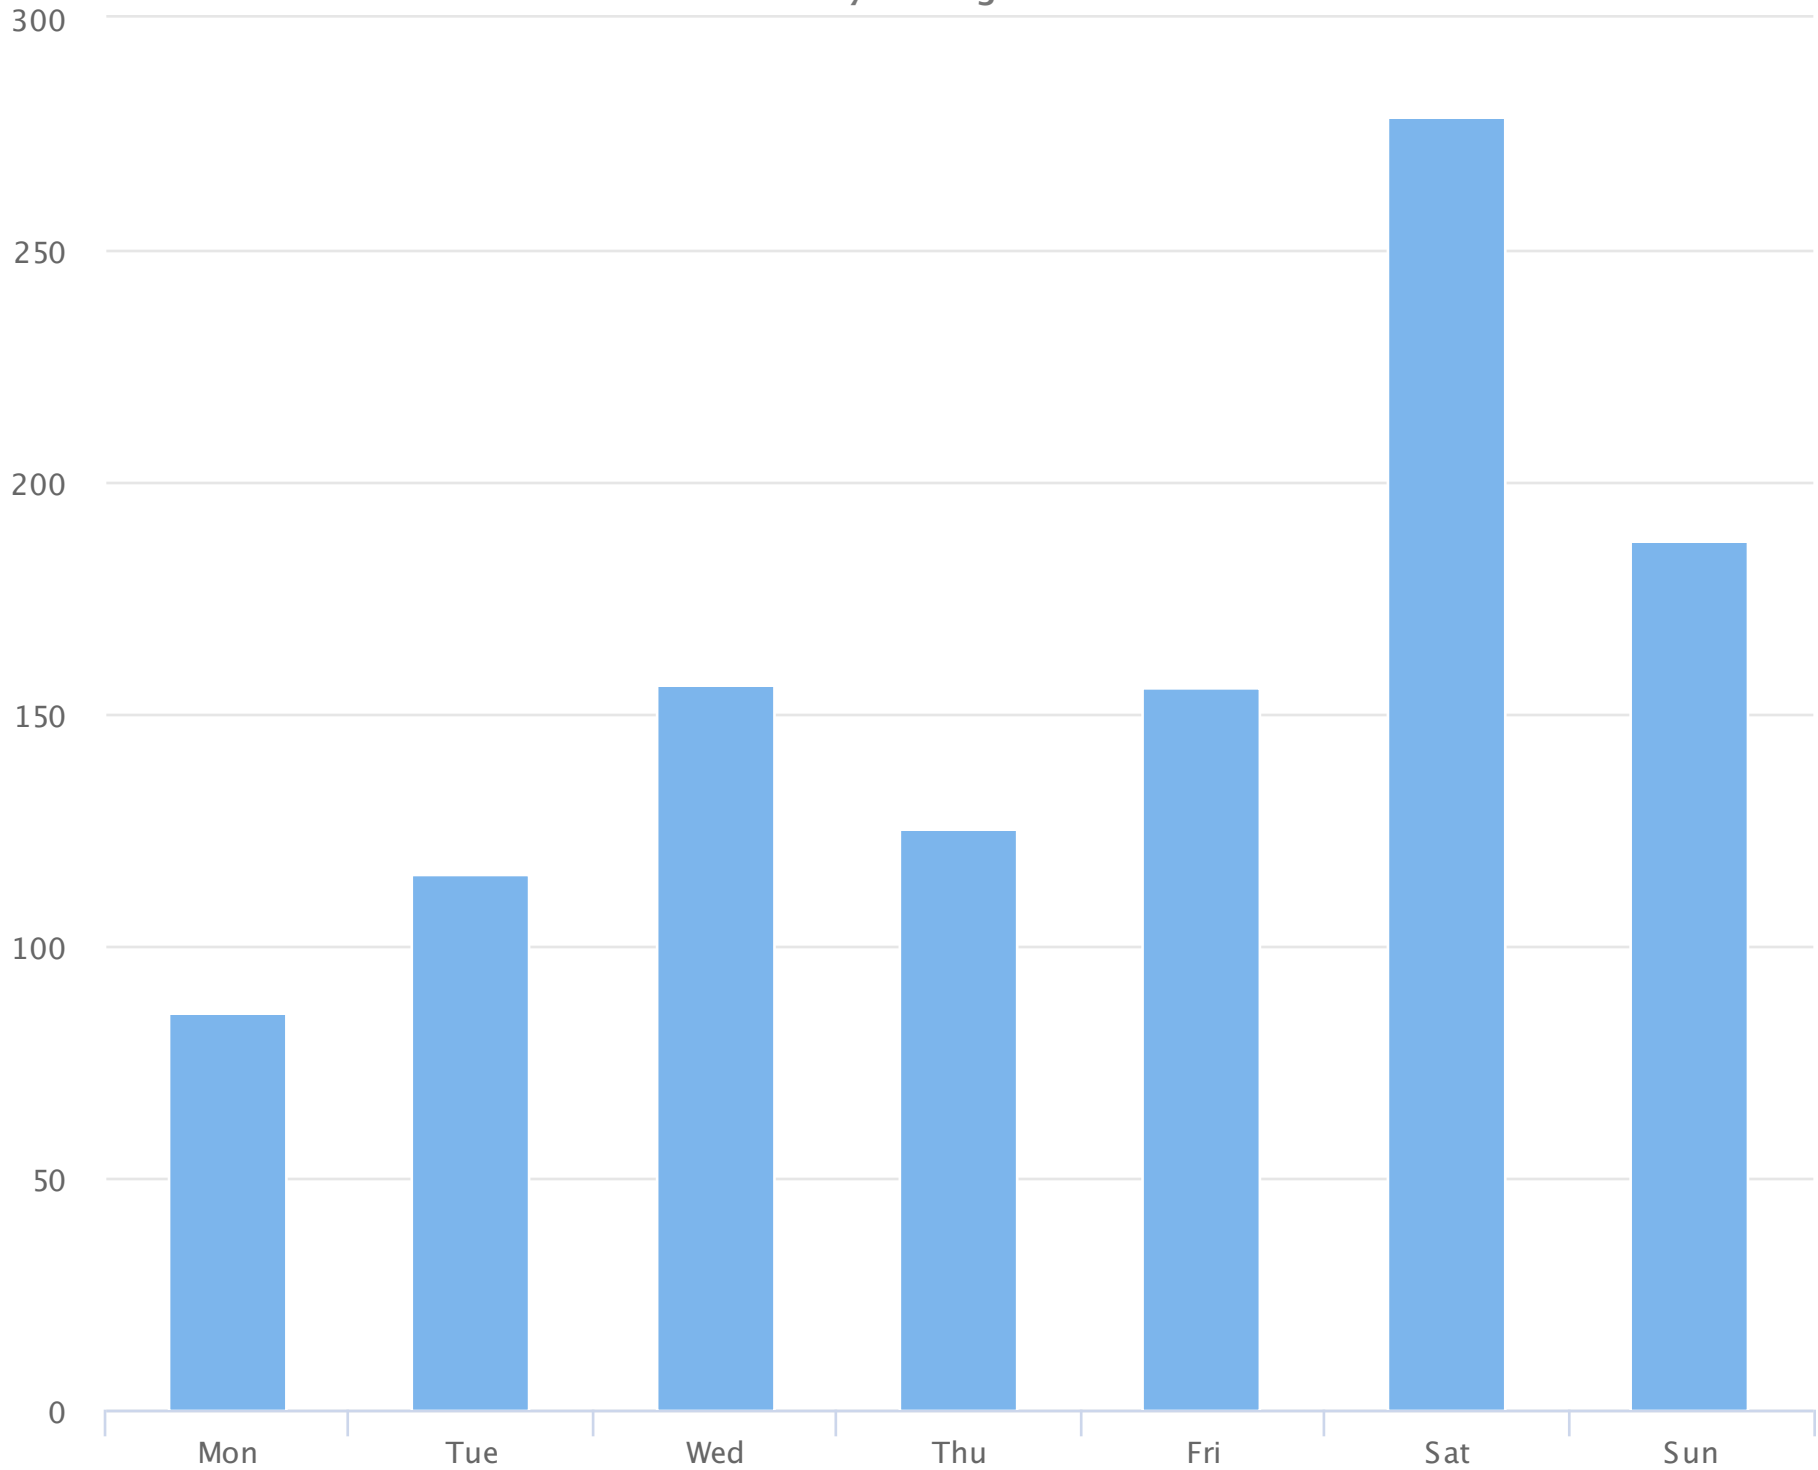

# Days of the week

2018-04-01 to 2018-05-01

Daily averages

Site Name	Average	Median	STDV	Min	Max
TRAILS Glendale Shoals	157.8	155.5	58.0	85.6	278.8