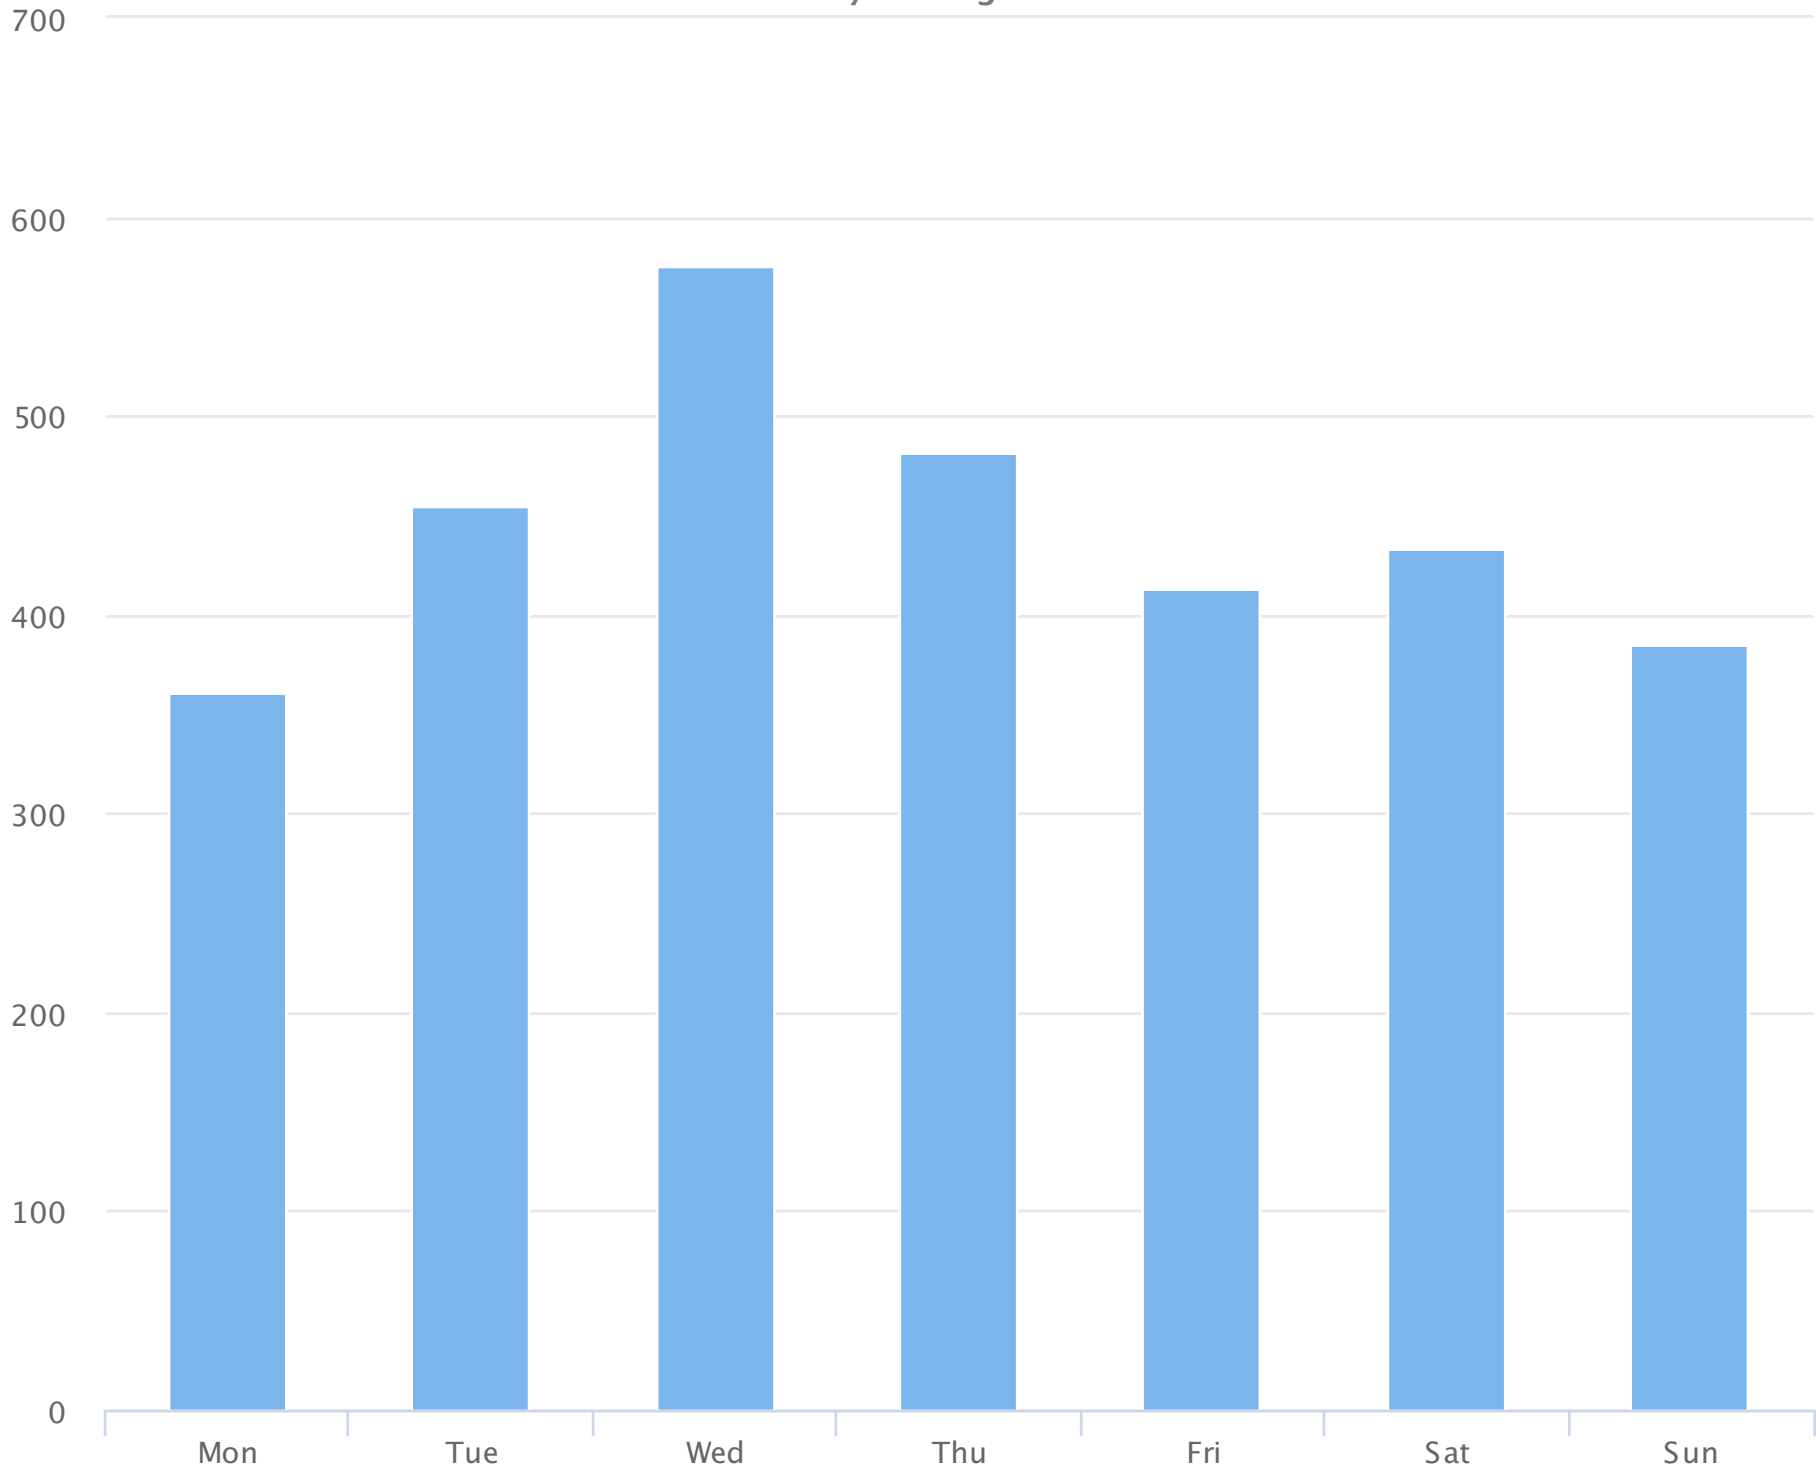

Days of the week

2018-04-01 to 2018-04-30

Daily averages

Site Name	Average	Median	STDV	Min	Max
TRAILS MBF Rail Trail N	443.4	433.3	65.8	361.2	575.8