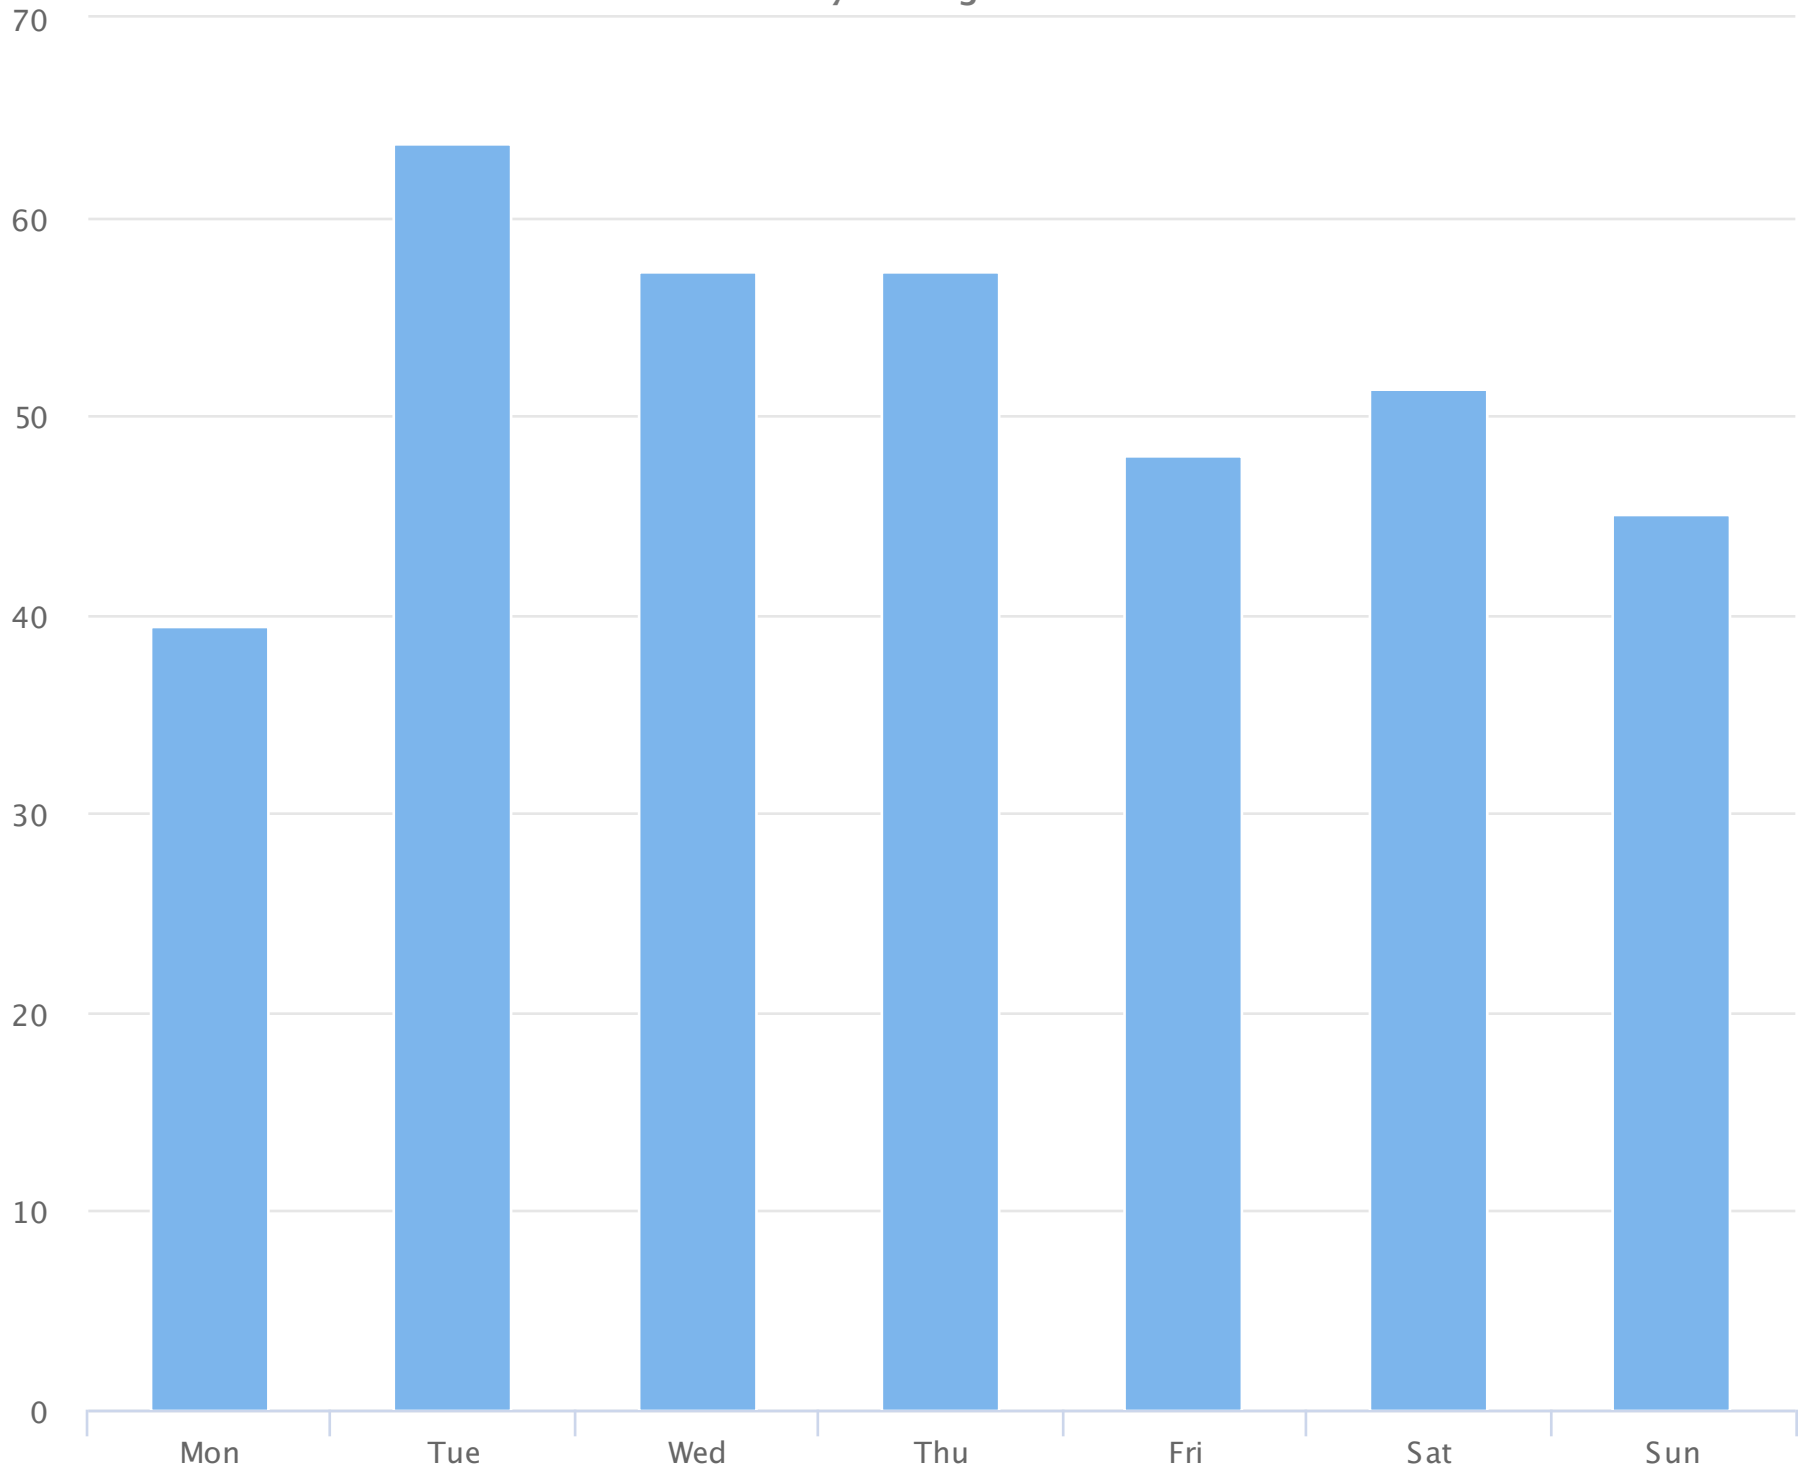

# Days of the week

2018-03-31 to 2018-04-30

Daily averages

Site Name	Average	Median	STDV	Min	Max
TRAILS Wadsworth Trail	51.7	51.4	7.7	39.4	63.8