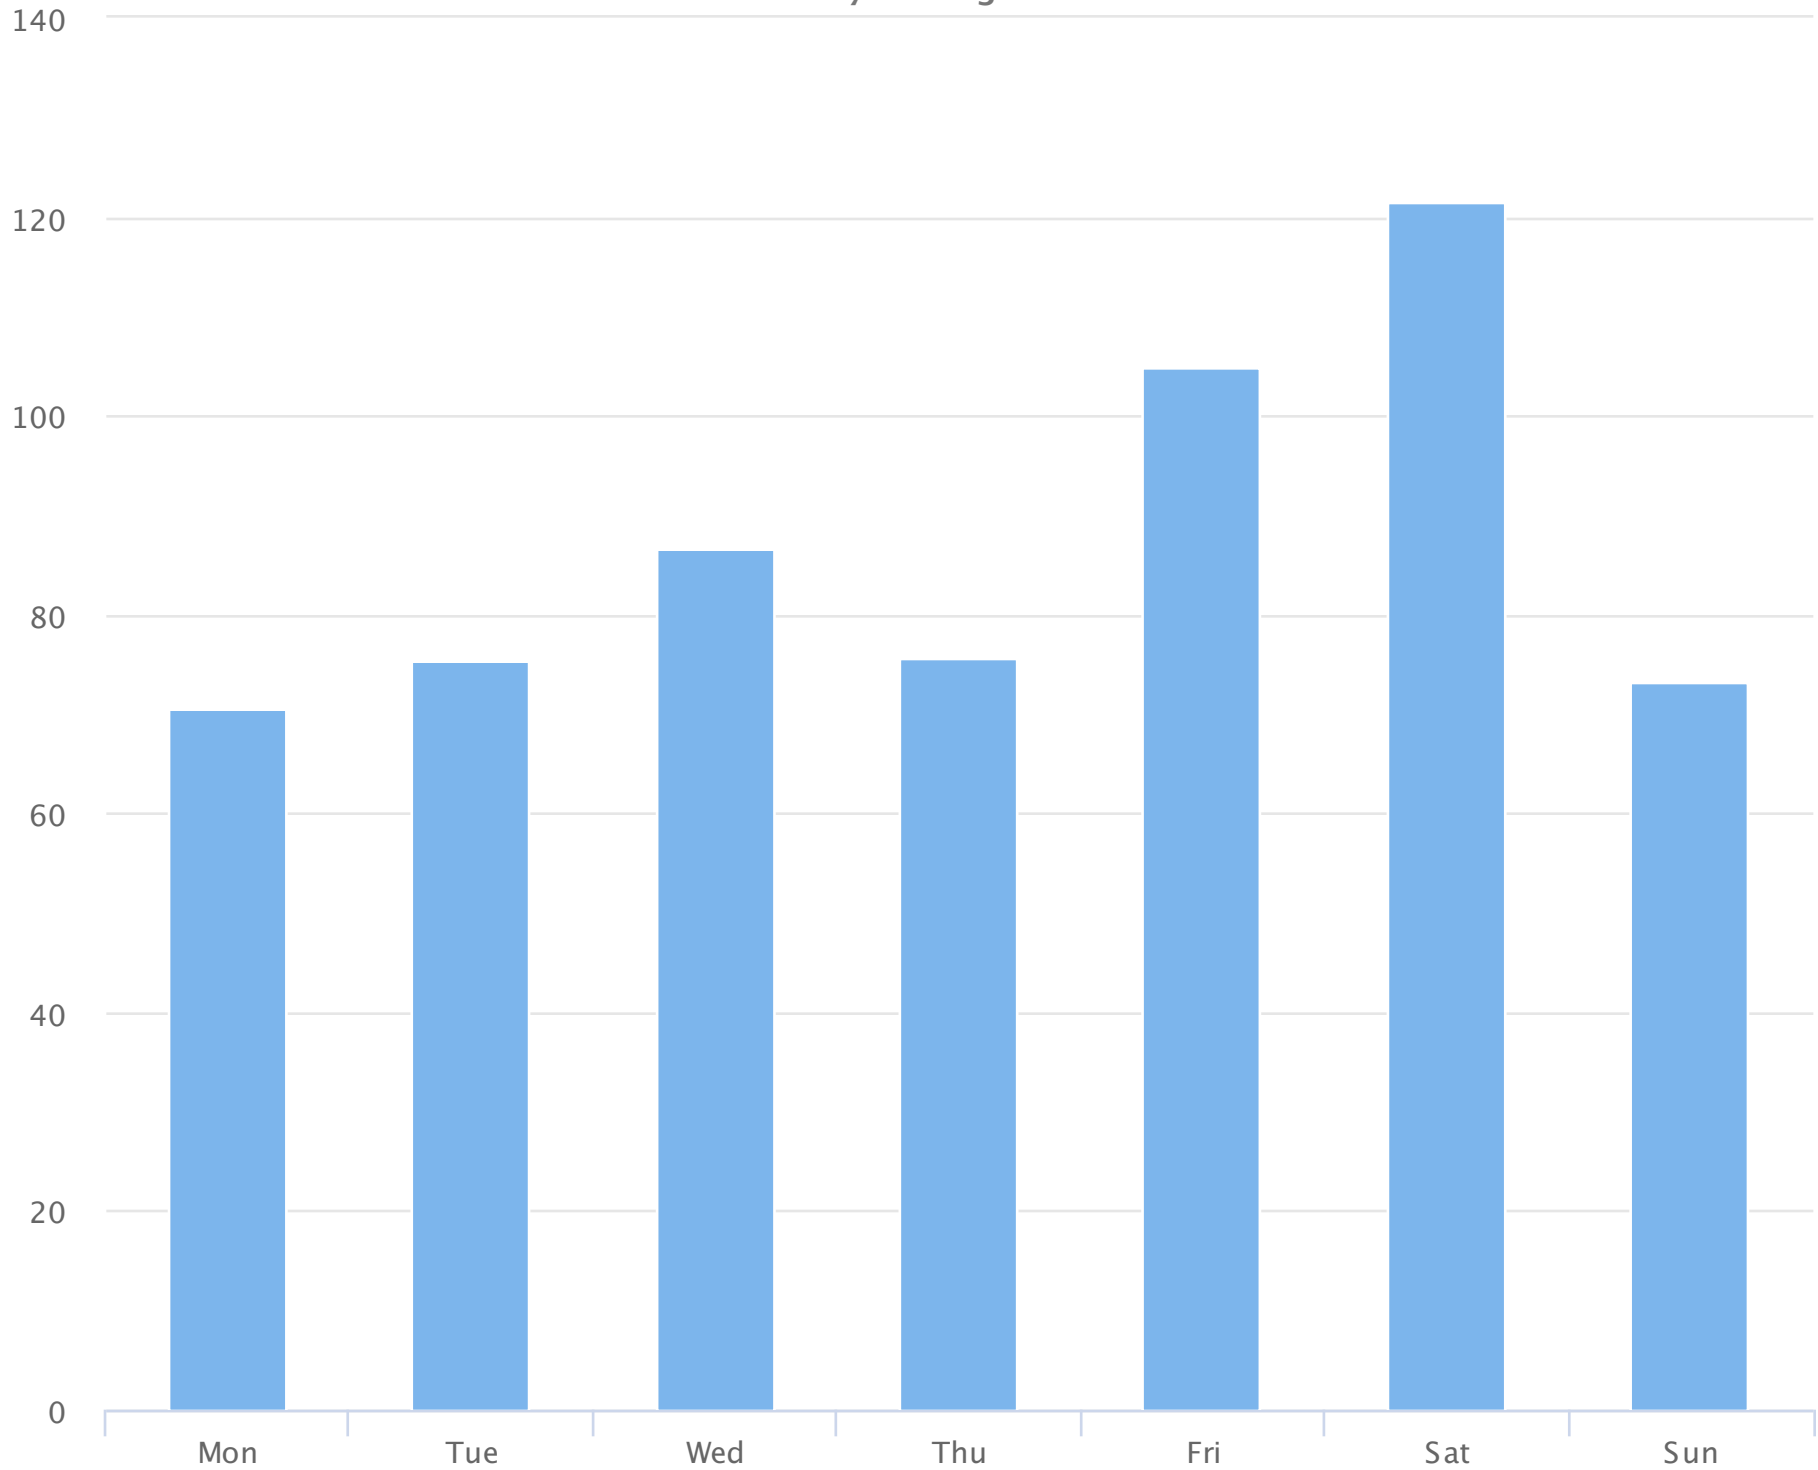

# Days of the week

2018-07-01 to 2018-08-01

Daily averages

Site Name	Average	Median	STDV	Min	Max
TRAILS Butterfly Branch	86.8	75.5	17.9	70.6	121.5