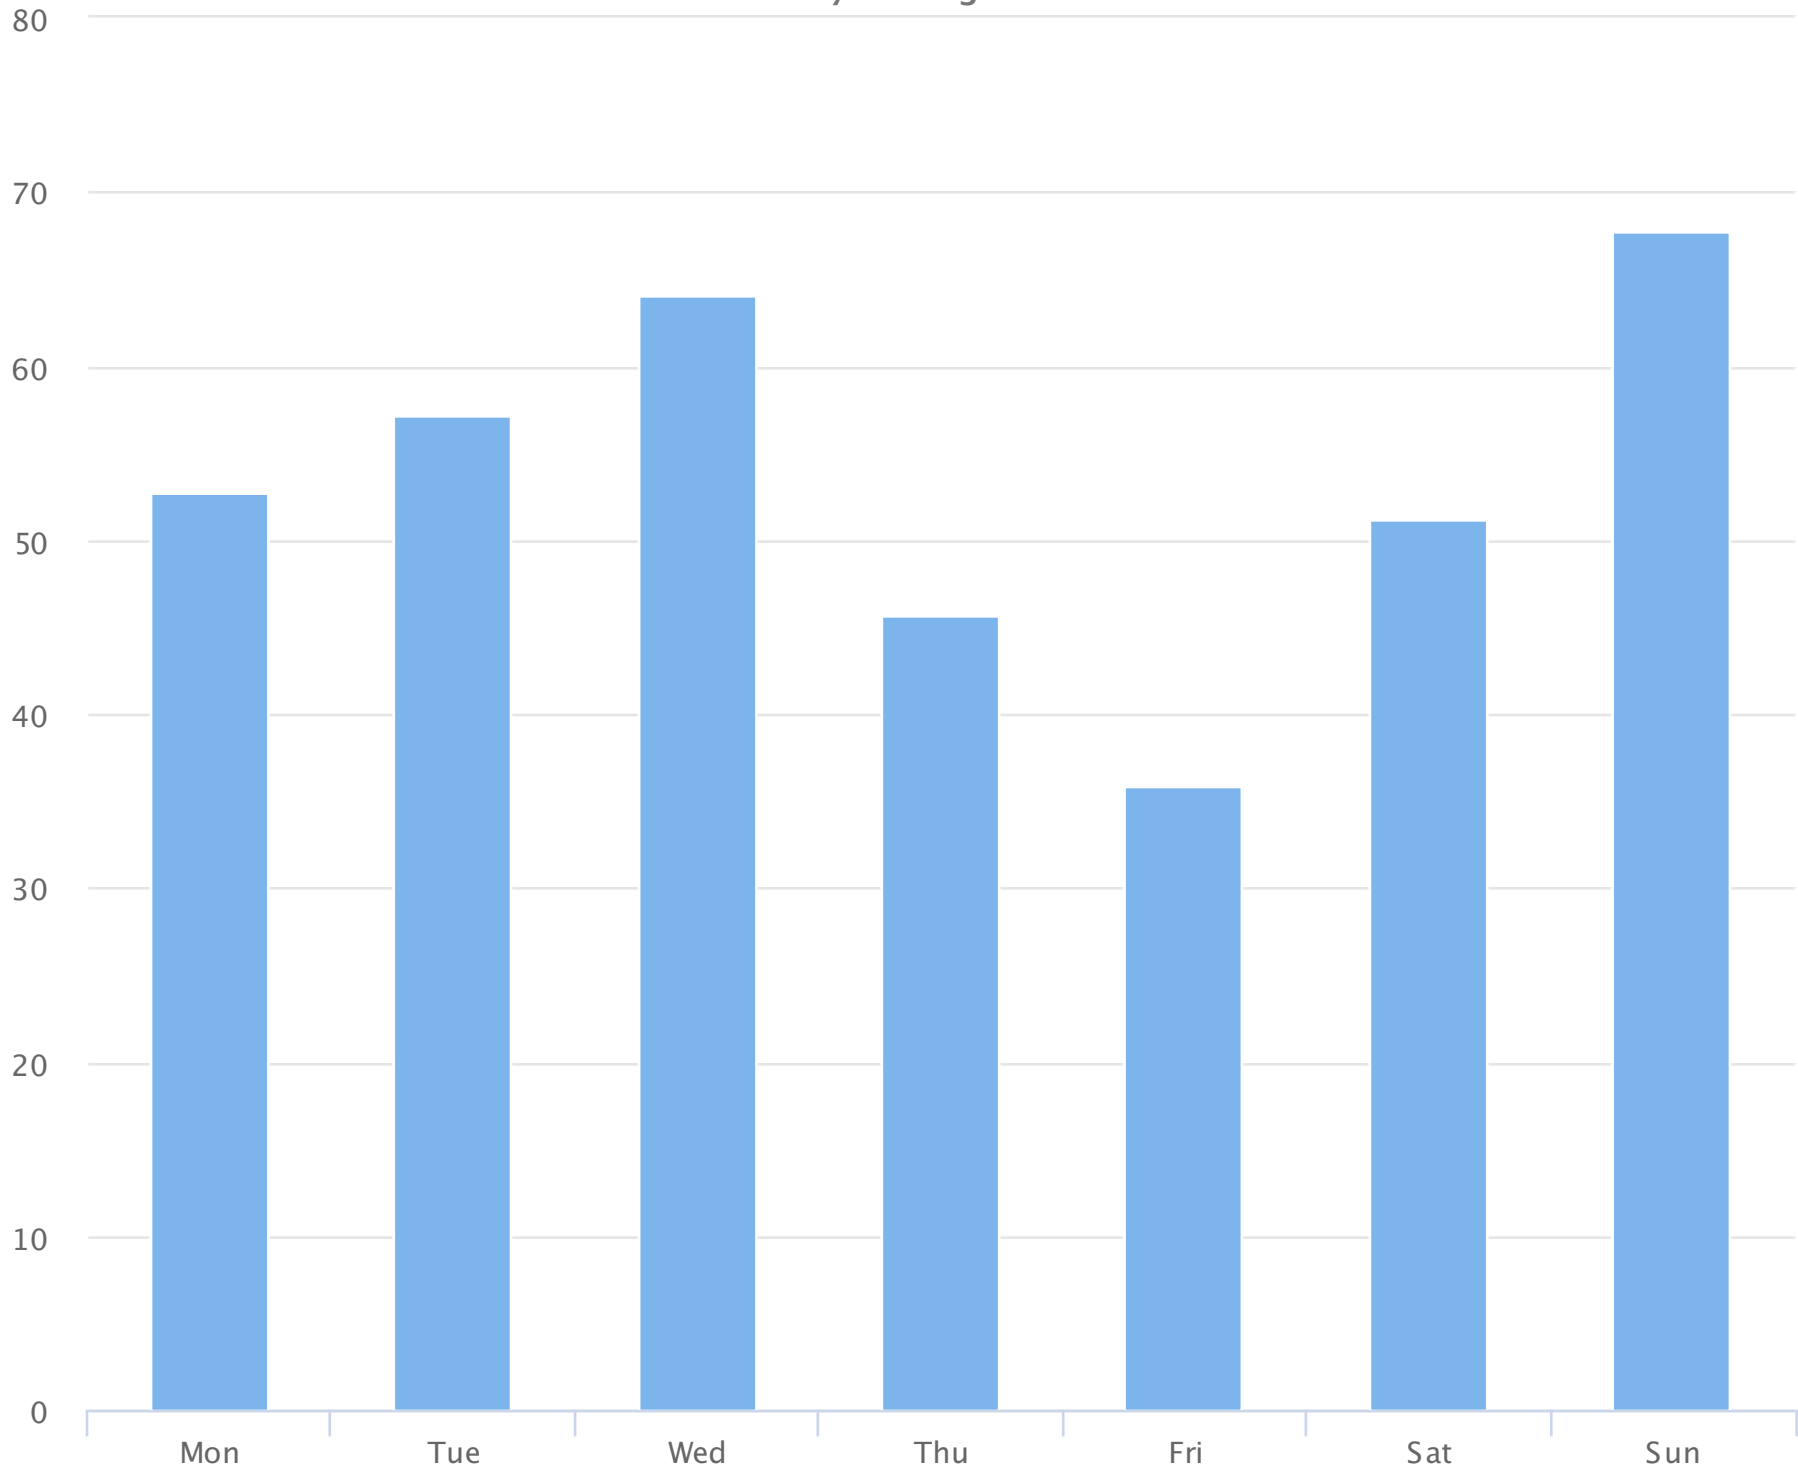

Days of the week

2018-05-01 to 2018-06-01

Daily averages

Site Name	Average	Median	STDV	Min	Max
TRAILS Drayton N	53.5	52.8	10.1	35.8	67.8