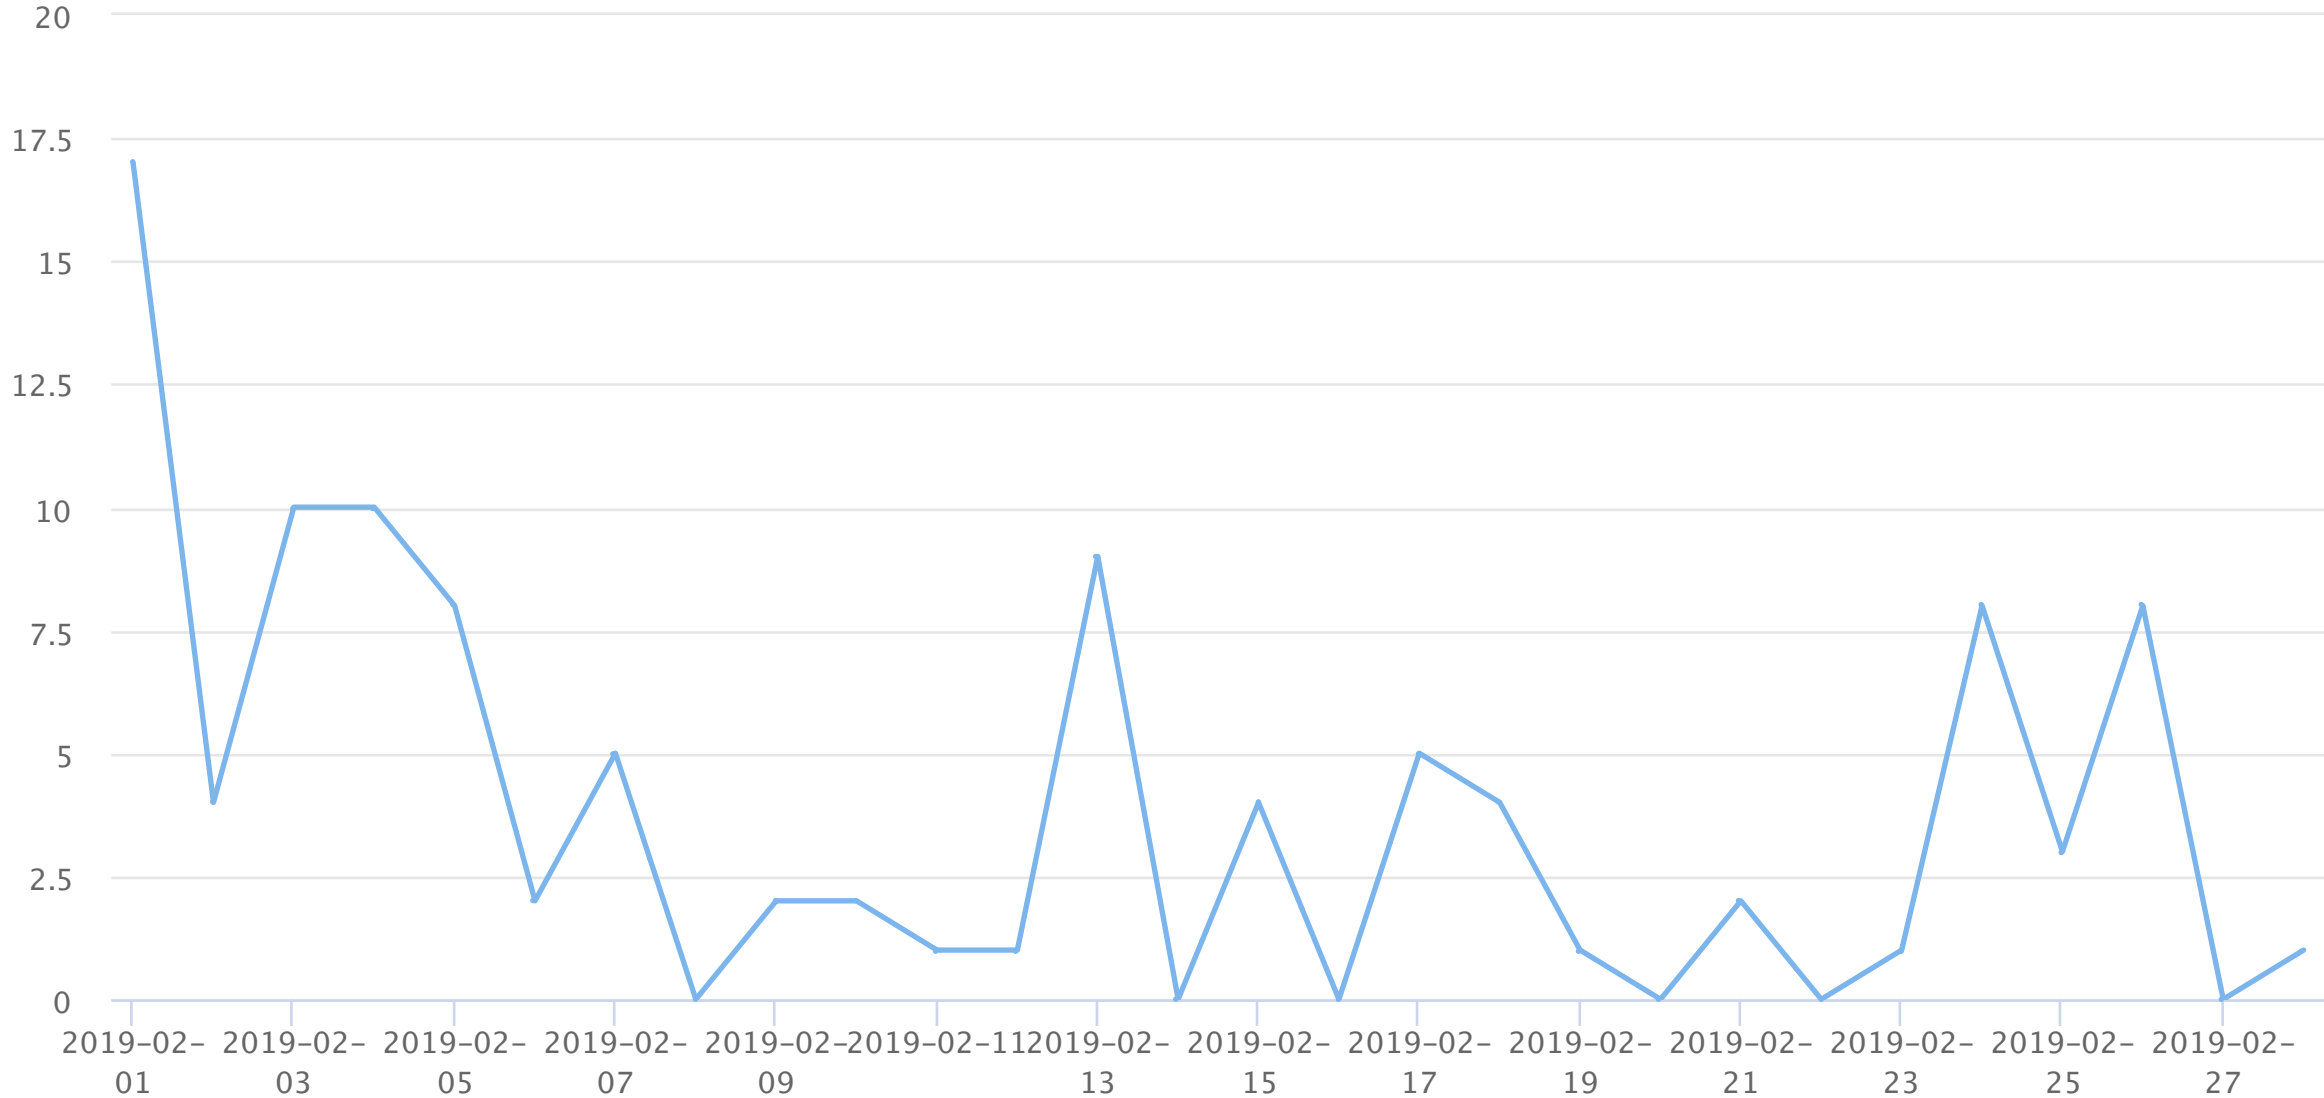

# Daily totals

2019-02-01 to 2019-02-28 (28 days)

■ TRAILS Duncan Park Bike