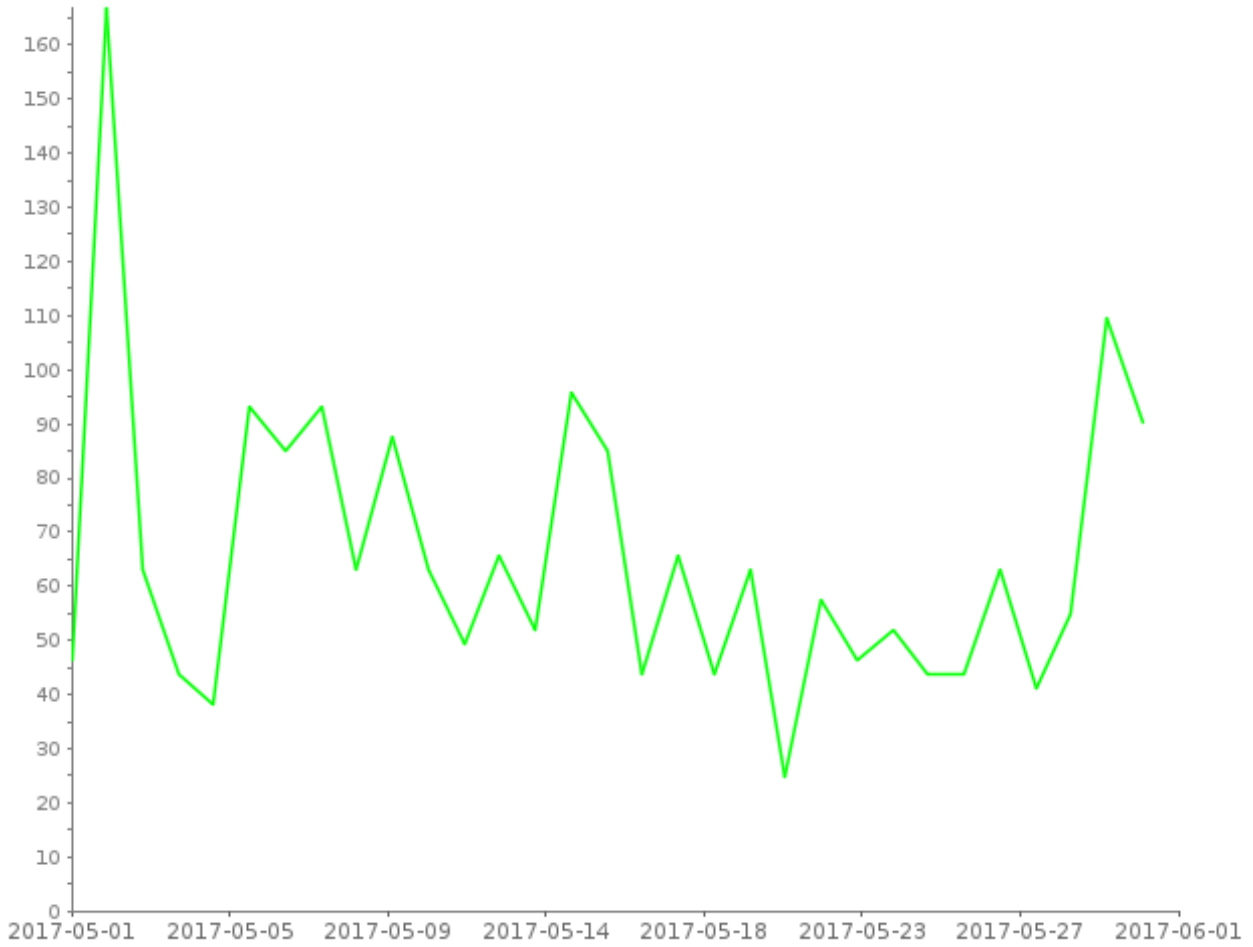

Daily totals report

Covering 32 days from 2017-05-01 to 2017-06-01

Report generated on 2017-06-06 by nbarrett@active-living.org

www.trafx.net

Site Name	Average	Min	Max
Wadsworth Trail	67.1	25.0	167.0

A = adjustment applied, D = divide by 2 applied, F = filtering applied